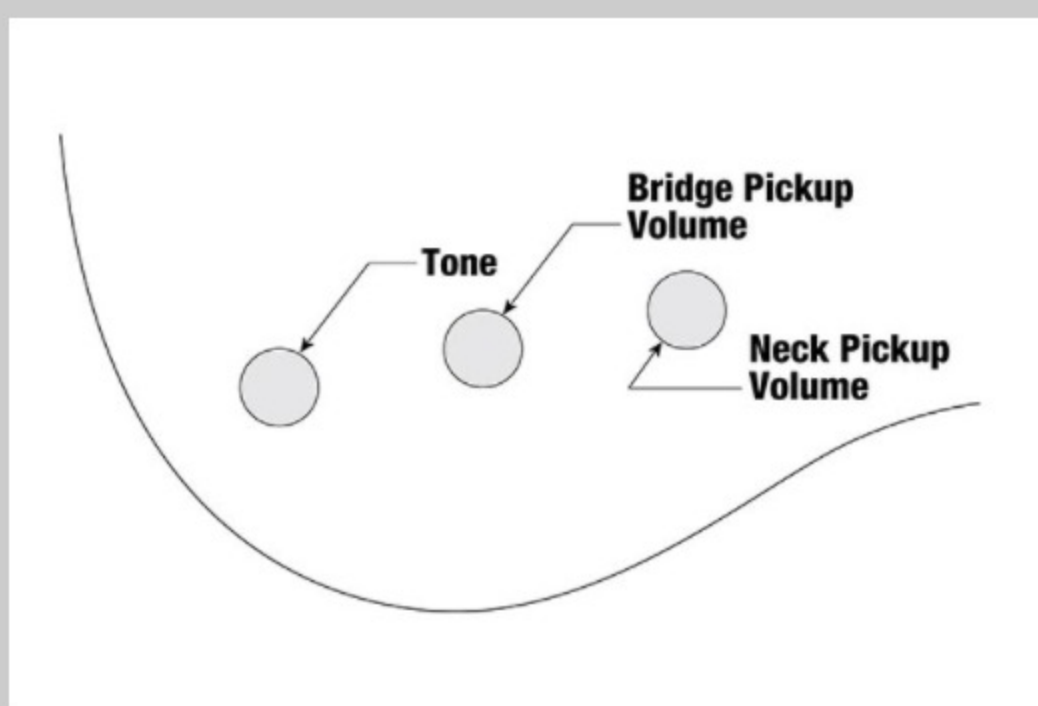

GSRM20L

COLOR VARIATION :

BK : Black

SHARE :  

SPEC

SPECS

neck type	GSRM4 / Maple neck
top/back/body	Poplar body
fretboard	Jatoba fretboard / White dot inlay
fret	Medium frets
number of frets	22
bridge	B10 bridge
string space	19mm
neck pickup	Std. P neck pickup (Passive)
bridge pickup	Std. J bridge pickup (Passive)
factory tuning	1G,2D,3A,4E
string gauge	.045/.065/.085/.105
hardware color	Chrome

NECK DIMENSIONS

Scale :	726mm/28.6"
a : Width	38mm at NUT
b : Width	58.5mm at 22F
c : Thickness	21mm at 1F
d : Thickness	22mm at 12F
Radius :	305mmR

DESCRIPTION +

CONTROLS

DESCRIPTION

OTHER FEATURES

Recommended Bag [IBBMIKRO](#)