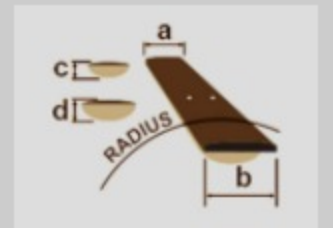

GSRM20L

COLOR VARIATION :

BK : Black

SHARE :  

SPEC

SPECS

neck type	GSRM4 / Maple neck
top/back/body	Poplar body
fretboard	Jatoba fretboard / White dot inlay
fret	Medium frets
number of frets	22
bridge	B10 bridge
string space	19mm
neck pickup	Std. P neck pickup (Passive)
bridge pickup	Std. J bridge pickup (Passive)
factory tuning	1G,2D,3A,4E
string gauge	.045/.065/.085/.105
hardware color	Chrome

NECK DIMENSIONS

Scale :	726mm/28.6"
a : Width	38mm at NUT
b : Width	58.5mm at 22F
c : Thickness	21mm at 1F
d : Thickness	22mm at 12F
Radius :	305mmR

DESCRIPTION +

CONTROLS

DESCRIPTION

OTHER FEATURES

Recommended Bag [IBBMIKRO](#)