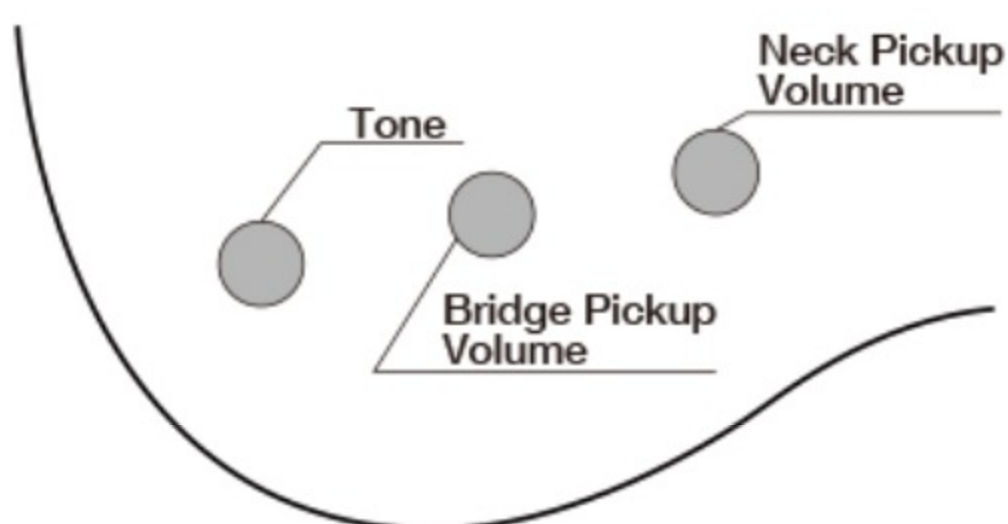

GSRM20N

BK : Black

COLOR VARIATION :

SHARE : [f](#) [t](#)

SPEC

SPEC

neck type	GSRM4 / Maple neck
top/back/body	Poplar body
fretboard	Treated New Zealand Pine fretboard / White dot inlay
fret	Medium frets
number of frets	22
bridge	B10 bridge
string space	19mm
neck pickup	Std. P neck pickup (Passive)
bridge pickup	Std. J bridge pickup (Passive)
factory tuning	1G,2D,3A,4E
strings	-
string gauge	.045/.065/.085/.105
nut	Plastic
hardware color	Chrome

NECK DIMENSIONS

Scale :	726mm/28.6"
a : Width	38mm at NUT
b : Width	58.5mm at 22F
c : Thickness	21mm at 1F
d : Thickness	22mm at 12F
Radius :	350mmR

CONTROLS

2-Volume, 1-Tone

OTHERS

Recommended Bag [IBBMIKRO](#)