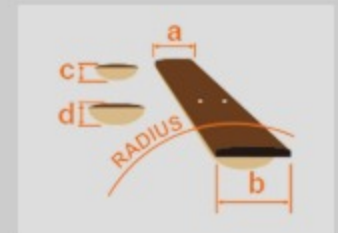

GSRM20N

BK : Black

COLOR VARIATION :

SHARE : [f](#) [t](#)

SPEC

SPEC

neck type	GSRM4 / Maple neck
top/back/body	Poplar body
fretboard	Treated New Zealand Pine fretboard / White dot inlay
fret	Medium frets
number of frets	22
bridge	B10 bridge
string space	19mm
neck pickup	Std. P neck pickup (Passive)
bridge pickup	Std. J bridge pickup (Passive)
factory tuning	1G,2D,3A,4E
strings	-
string gauge	.045/.065/.085/.105
nut	Plastic
hardware color	Chrome

NECK DIMENSIONS

Scale :	726mm/28.6"
a : Width	38mm at NUT
b : Width	58.5mm at 22F
c : Thickness	21mm at 1F
d : Thickness	22mm at 12F
Radius :	350mmR

CONTROLS

2-Volume, 1-Tone

OTHERS

Recommended Bag [IBBMIKRO](#)