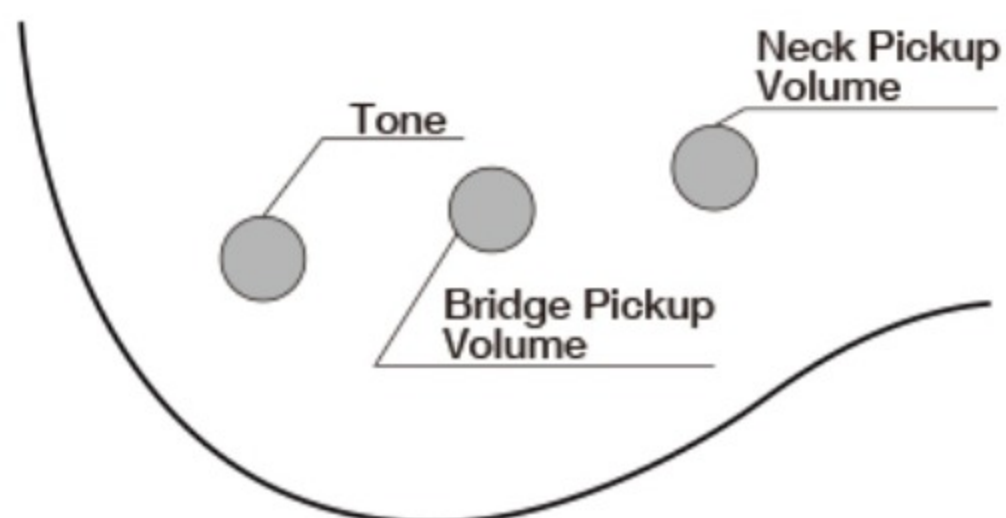

GSRM25

BK : Black

COLOR VARIATION :

SHARE :  

SPEC

SPEC

neck type	GSRM5 / Maple neck
top/back/body	Poplar body
fretboard	Jatoba / White dot inlay
fret	Medium frets
bridge	B15 bridge
string space	16.5mm
neck pickup	Std. J neck pickup (Passive)
bridge pickup	Std. J bridge pickup (Passive)
hardware color	Chrome

NECK DIMENSIONS

Scale :	726mm/28.6"
a : Width	45mm at NUT
b : Width	67mm at 22F
c : Thickness	21mm at 1F
d : Thickness	22mm at 12F
Radius :	305mmR

CONTROLS

2-Volume, 1-Tone

OTHERS

Recommended Bag [IBBMIKRO](#)