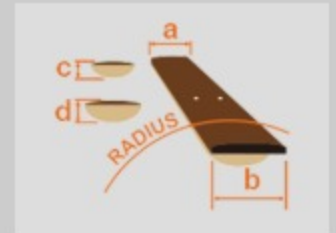

GSRM25

BK : Black

COLOR VARIATION :

SHARE :  

SPEC

SPEC

neck type	GSRM5 / Maple neck
top/back/body	Poplar body
fretboard	Jatoba / White dot inlay
fret	Medium frets
bridge	B15 bridge
string space	16.5mm
neck pickup	Std. J neck pickup (Passive)
bridge pickup	Std. J bridge pickup (Passive)
hardware color	Chrome

NECK DIMENSIONS

Scale :	726mm/28.6"
a : Width	45mm at NUT
b : Width	67mm at 22F
c : Thickness	21mm at 1F
d : Thickness	22mm at 12F
Radius :	305mmR

CONTROLS

2-Volume, 1-Tone

OTHERS

Recommended Bag [IBBMIKRO](#)