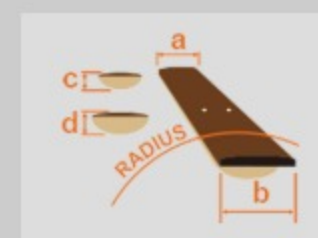

GSRM20L

BK : Black

COLOR VARIATION :

SHARE :

SPEC

SPEC

| | |
|----------------|-----------------------------------|
| neck type | GSRM4 / Maple neck |
| top/back/body | Poplar body |
| fretboard | Jatoba / White dot inlay |
| fret | Medium frets |
| bridge | B10 bridge (19mm string spacing) |
| neck pickup | Dynamix P neck pickup (Passive) |
| bridge pickup | Dynamix J bridge pickup (Passive) |
| hardware color | Chrome |

NECK DIMENSIONS

| | |
|---------------|---------------|
| Scale : | 726mm28.6 |
| a : Width | 38mm at NUT |
| b : Width | 58.5mm at 22F |
| c : Thickness | 21mm at 1F |
| d : Thickness | 22mm at 12F |
| Radius : | 305mmR |