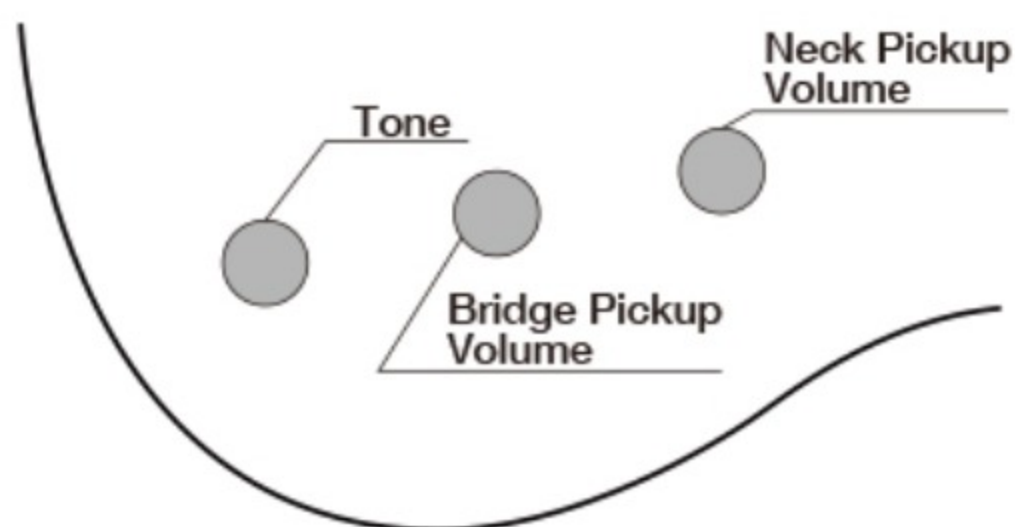

CONTROLS

2-Volume, 1-Tone

OTHERS

Recommended Case	IBBMIKRO