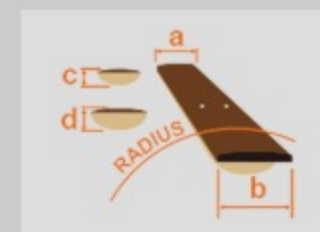

### SPEC

neck type	GVB / 3pc Maple neck
top/back/body	Flamed Maple top / Alder body
fretboard	Jatoba / Abalone oval inlay
fret	Medium frets
bridge	MR4 bridge
string space	14mm
neck pickup	Bartolini® MK-1 neck pickup (Passive)
bridge pickup	Bartolini® MK-1 bridge pickup (Passive)
equaliser	EQB-IIIISP 3-band EQ w/Mid frequency selector (push/pull)
string gauge	.032/.040/.060/.080/.100/.125
hardware color	Cosmo black

### NECK DIMENSIONS

Scale :	864mm/34"
a : Width	54mm at NUT
b : Width	72.5mm at 24F
c : Thickness	19.5mm at 1F
d : Thickness	21.5mm at 12F
Radius :	305mmR