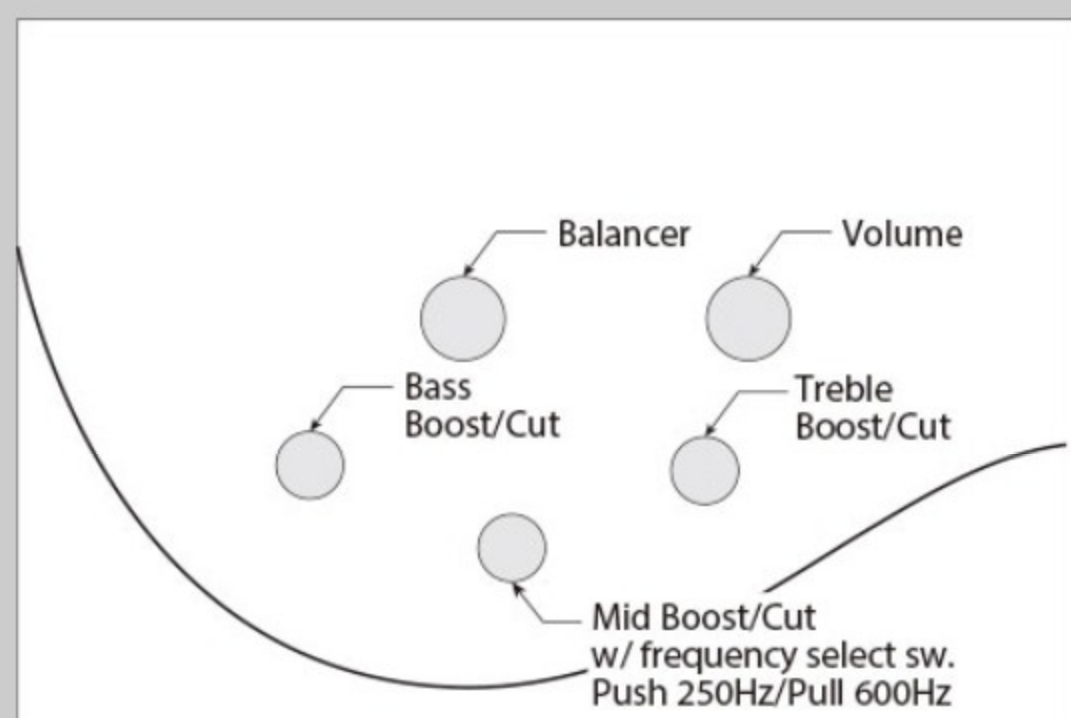

GVB36

AM : Amber

COLOR VARIATION :

SHARE :

ARTIST DETAIL >

SPEC

SPEC

neck type	GVB / 3pc Maple neck
top/back/body	Flamed Maple top / Alder body
fretboard	Jatoba / Abalone oval inlay
fret	Medium frets
bridge	MR4 bridge
string space	14mm
neck pickup	Bartolini® MK-1 neck pickup (Passive)
bridge pickup	Bartolini® MK-1 bridge pickup (Passive)
equaliser	EQB-IIIISP 3-band EQ w/Mid frequency selector (push/pull)
string gauge	.032/.040/.060/.080/.100/.125
hardware color	Cosmo black

NECK DIMENSIONS

Scale :	864mm/34"
a : Width	54mm at NUT
b : Width	72.5mm at 24F
c : Thickness	19.5mm at 1F
d : Thickness	21.5mm at 12F
Radius :	305mmR

CONTROLS

FREQUENCY RESPONSE

OTHERS

Recommended MB300C

Case

Hardshell case included