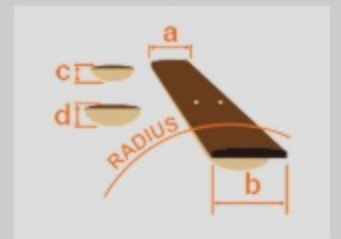

GWB1005

MADE IN JAPAN

NTF : Natural Flat

COLOR VARIATION :

SHARE :  

ARTIST DETAIL >

SPEC

SPEC

neck type	GWB / 3pc Maple neck
top/back/body	Swamp Ash body
fretboard	High gloss finished Rosewood fretboard / Off-set white dot inlay
fret	Fretless
bridge	Std. bridge (16.5mm string spacing)
bridge pickup	Bartolini® GWB bridge pickup (Passive)
equaliser	Bartolini® NTBT 2-band EQ w/Eq bypass switch (push/pull)
factory tuning	1G, 2D, 3A, 4E, 5B
string gauge	.045/.065/.085/.105/.135
hardware color	Black

NECK DIMENSIONS

Scale :	864mm/34"
a : Width	45mm at NUT
b : Width	67mm at 24F
c : Thickness	19mm at 1F
d : Thickness	21mm at 12F
Radius :	305mmR

CONTROLS

FREQUENCY RESPONSE

OTHERS

Hardshell case included