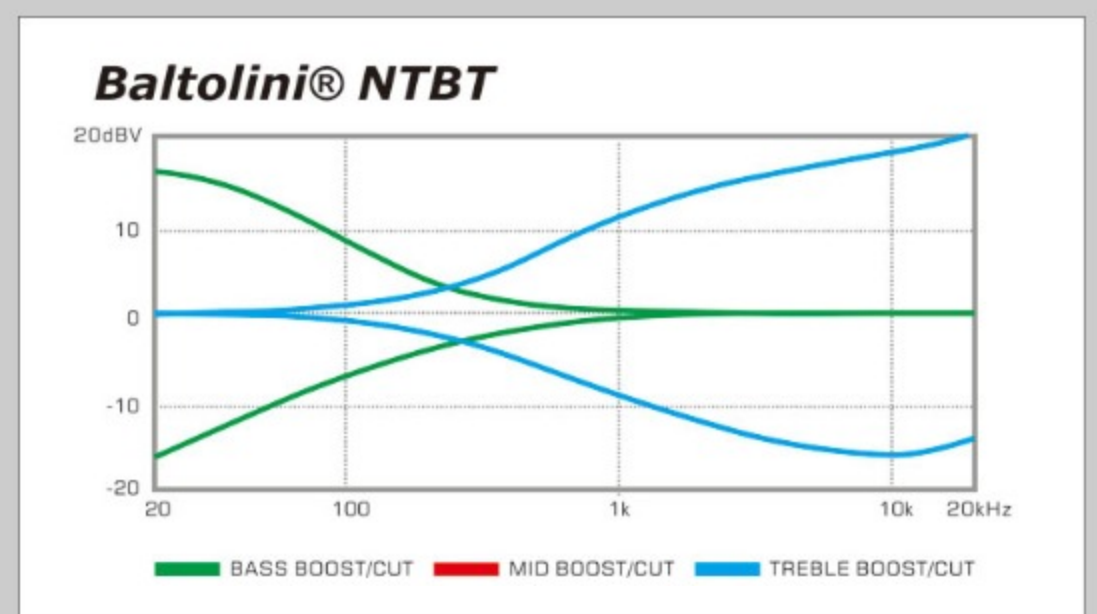

NECK DIMENSIONS

Scale :	864mm/34"
a : Width	45mm at NUT
b : Width	67mm at 24F
c : Thickness	19mm at 1F
d : Thickness	21mm at 12F
Radius :	305mmR

CONTROLS

FREQUENCY RESPONSE

OTHERS

Hardshell case included