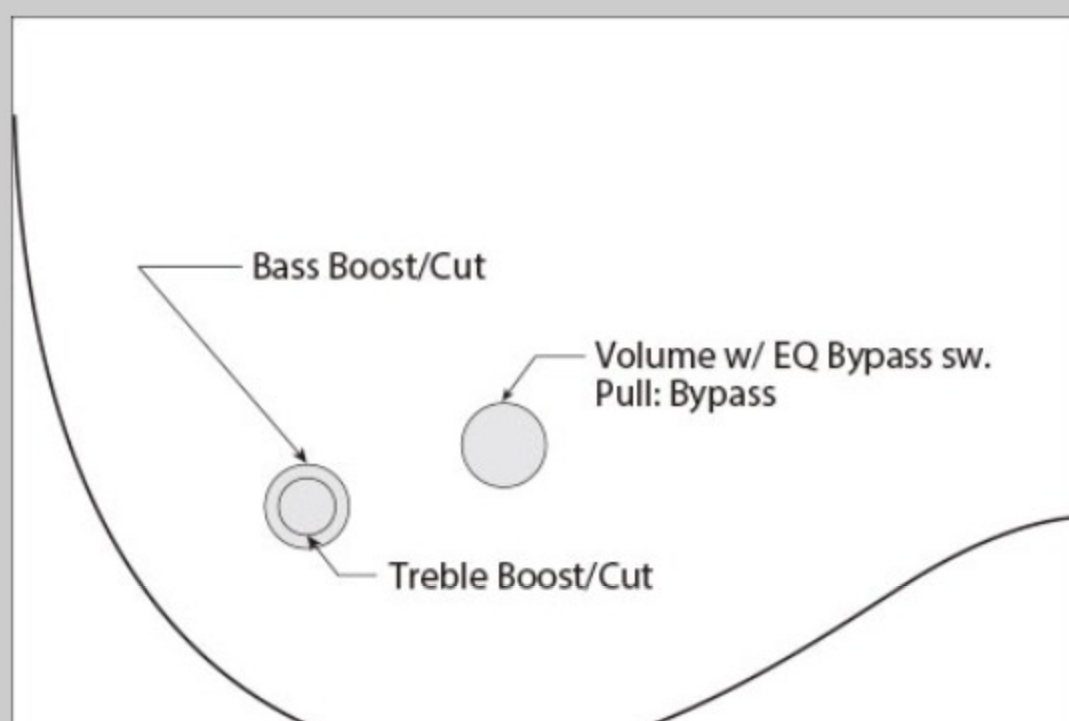

GWB1005

MADE IN JAPAN

NTF : Natural Flat

COLOR VARIATION :

SHARE :  

ARTIST DETAIL >

SPEC

SPEC

neck type	GWB / 3pc Maple neck
top/back/body	Swamp Ash body
fretboard	High gloss finished Rosewood fretboard / Off-set white dot inlay
fret	Fretless
bridge	Std. bridge (16.5mm string spacing)
bridge pickup	Bartolini® GWB bridge pickup (Passive)
equaliser	Bartolini® NTBT 2-band EQ w/Eq bypass switch (push/pull)
factory tuning	1G, 2D, 3A, 4E, 5B
string gauge	.045/.065/.085/.105/.135
hardware color	Black

NECK DIMENSIONS

Scale :	864mm/34"
a : Width	45mm at NUT
b : Width	67mm at 24F
c : Thickness	19mm at 1F
d : Thickness	21mm at 12F
Radius :	305mmR

CONTROLS

FREQUENCY RESPONSE

OTHERS

Hardshell case included