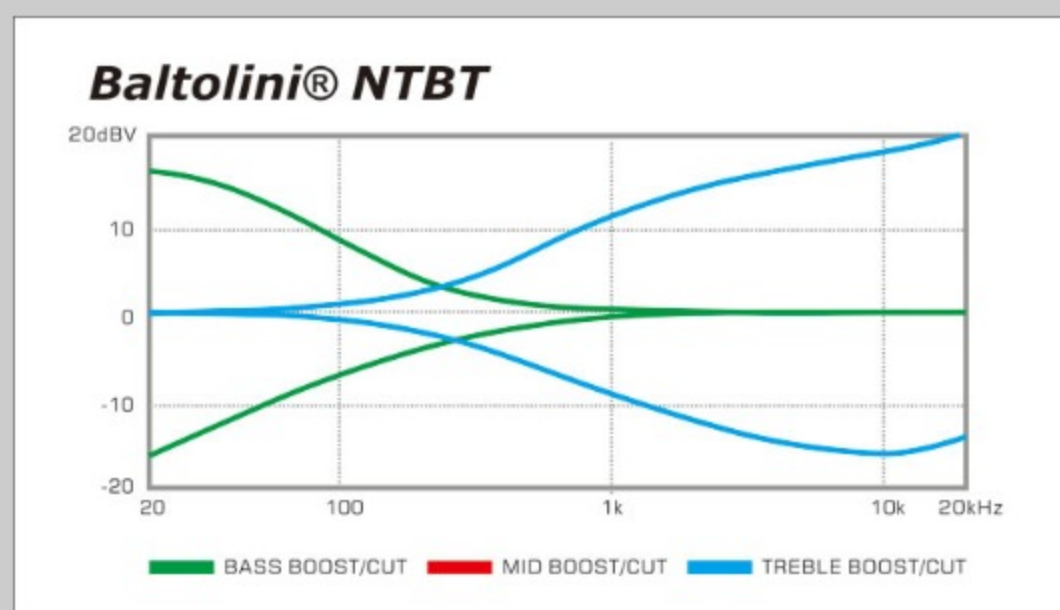

FREQUENCY RESPONSE

OTHERS

Hardshell case included