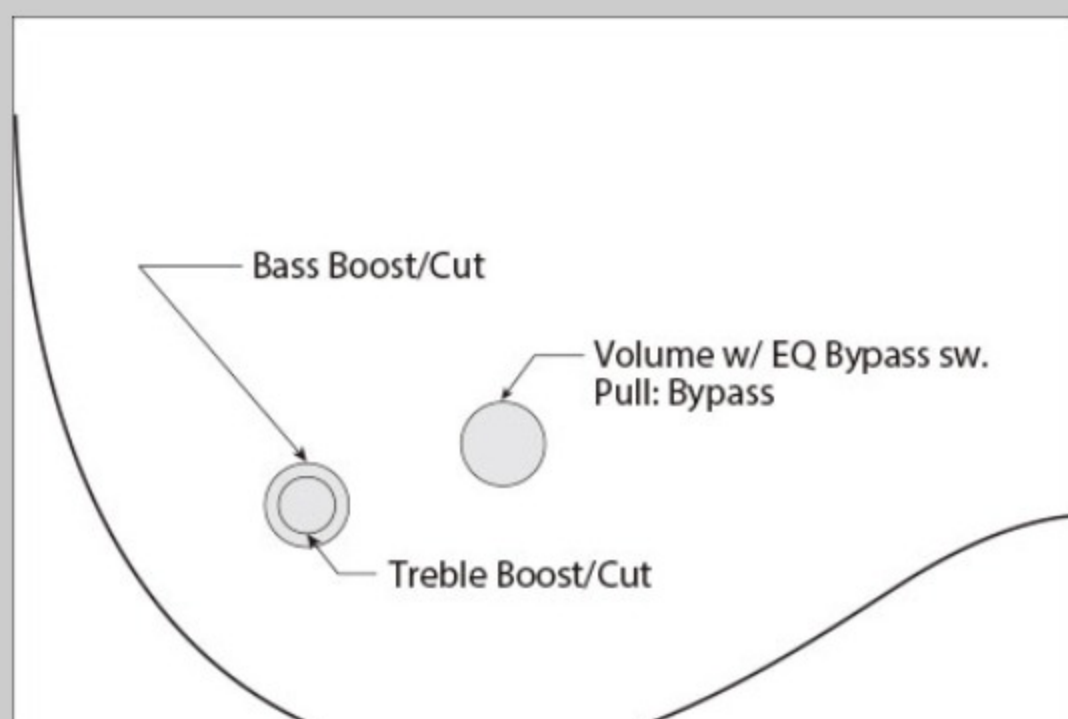

GWB1005

MADE IN JAPAN

NTF : Natural Flat

COLOR VARIATION :

SHARE :

ARTIST DETAIL >

SPEC

SPEC

neck type	GWB / 3pc Maple neck
top/back/body	Swamp Ash body
fretboard	Ebony fingerboard / Off-set white dot inlay
fret	Fretless
bridge	Std. bridge
string space	16.5mm
bridge pickup	Bartolini® GWB bridge pickup (Passive)
equaliser	Bartolini® NTBT 2-band EQ w/Eq bypass switch (push/pull)
factory tuning	1G, 2D, 3A, 4E, 5B
string gauge	.045/.065/.085/.105/.135
hardware color	Black

NECK DIMENSIONS

Scale :	864mm/34"
a : Width	45mm at NUT
b : Width	67mm at 24F
c : Thickness	19mm at 1F
d : Thickness	21mm at 12F
Radius :	305mmR

CONTROLS

FREQUENCY RESPONSE

OTHERS

Hardshell case included