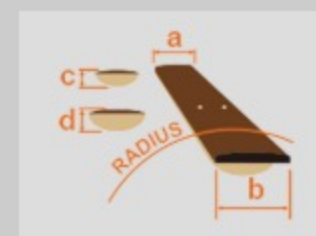

# GWB1005

MADE IN JAPAN

NTF : Natural Flat

COLOR VARIATION :

SHARE :

ARTIST DETAIL >

### SPEC

neck type	GWB / 3pc Maple neck
top/back/body	Swamp Ash body
fretboard	Ebony fingerboard / Off-set white dot inlay
fret	Fretless
bridge	Std. bridge
string space	16.5mm
bridge pickup	Bartolini® GWB bridge pickup (Passive)
equaliser	Bartolini® NTBT 2-band EQ w/Eq bypass switch (push/pull)
factory tuning	1G, 2D, 3A, 4E, 5B
string gauge	.045/.065/.085/.105/.135
hardware color	Black

### NECK DIMENSIONS

Scale :	864mm/34"
a : Width	45mm at NUT
b : Width	67mm at 24F
c : Thickness	19mm at 1F
d : Thickness	21mm at 12F
Radius :	305mmR