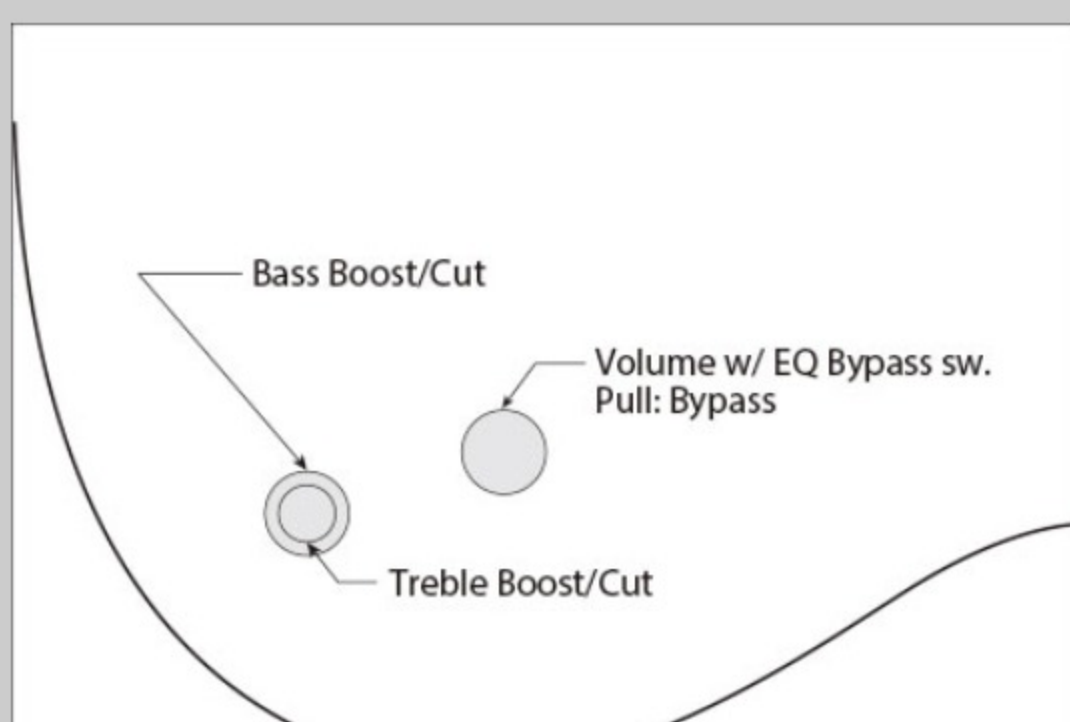

GWB205E

NTF : Natural Flat

COLOR VARIATION :

SHARE :  

ARTIST DETAIL >

SPEC

SPEC

neck type	GWB / 3pc Maple neck
top/back/body	Ash body
fretboard	Ebony fretboard / Off-set white dot inlay
fret	Fretless
bridge	Std. bridge (16.5mm string spacing)
bridge pickup	Bartolini® GWB bridge pickup (Passive)
equaliser	Bartolini® NTBT 2-band EQ w/Eq bypass switch (push/pull)
factory tuning	1G, 2D, 3A, 4E, 5B
string gauge	.045/.065/.085/.105/.135
hardware color	Black

NECK DIMENSIONS

Scale :	864mm/34"
a : Width	45mm at NUT
b : Width	68mm at 24F
c : Thickness	19mm at 1F
d : Thickness	21mm at 12F
Radius :	305mmR

CONTROLS

FREQUENCY RESPONSE