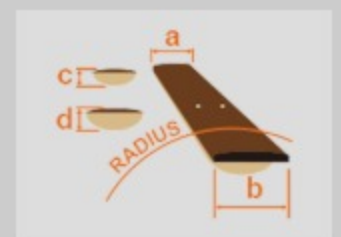

GWB205E

NTF : Natural Flat

COLOR VARIATION :

SHARE :  

ARTIST DETAIL >

SPEC

SPEC

neck type	GWB / 3pc Maple neck
top/back/body	Ash body
fretboard	Ebony fretboard / Off-set white dot inlay
fret	Fretless
bridge	Std. bridge (16.5mm string spacing)
bridge pickup	Bartolini® GWB bridge pickup (Passive)
equaliser	Bartolini® NTBT 2-band EQ w/Eq bypass switch (push/pull)
factory tuning	1G, 2D, 3A, 4E, 5B
string gauge	.045/.065/.085/.105/.135
hardware color	Black

NECK DIMENSIONS

Scale :	864mm/34"
a : Width	45mm at NUT
b : Width	68mm at 24F
c : Thickness	19mm at 1F
d : Thickness	21mm at 12F
Radius :	305mmR

CONTROLS

FREQUENCY RESPONSE