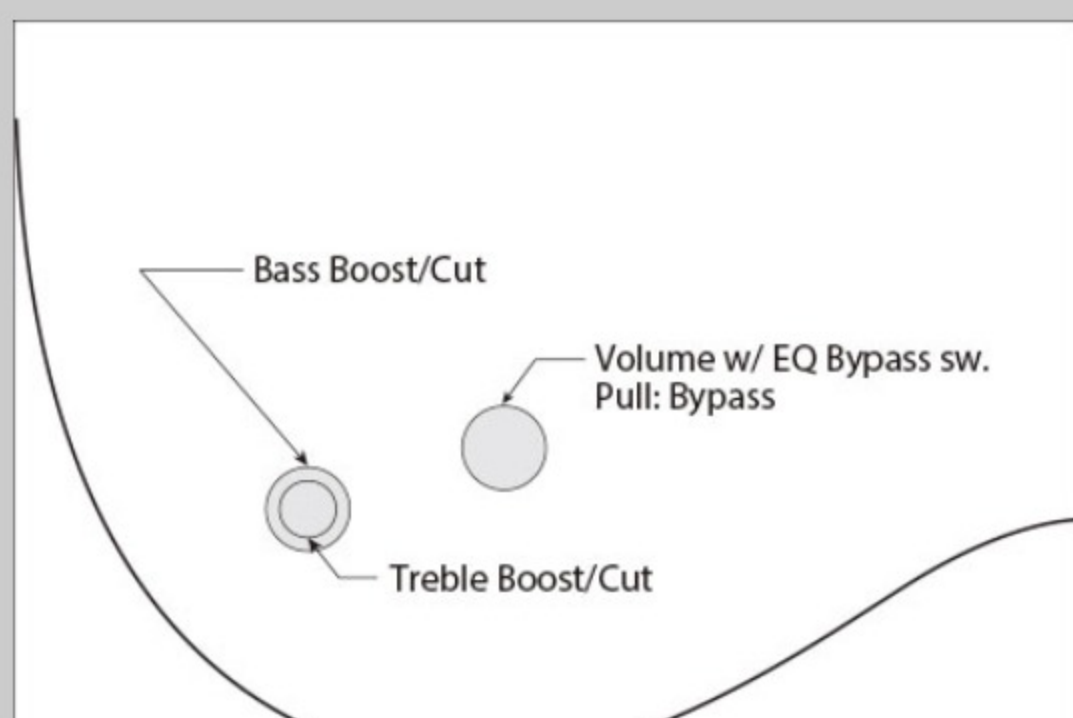

GWB205

TQF : Tequila Sunrise Flat

COLOR VARIATION :

SHARE :  

ARTIST DETAIL >

SPEC

SPEC

neck type	GWB / 3pc Maple neck
top/back/body	Ash body
fretboard	Ebony fretboard / Off-set white dot inlay
fret	Fretless
bridge	Std. bridge
string space	16.5mm
bridge pickup	Bartolini® GWB bridge pickup (Passive)
equaliser	Bartolini® NTBT 2-band EQ
factory tuning	1G,2D,3A,4E,5B
strings	D'Addario® EXP165-5
string gauge	.045/.065/.085/.105/.135
nut	Plastic
hardware color	Black

NECK DIMENSIONS

Scale :	864mm/34"
a : Width	45mm at NUT
b : Width	68mm at 24F
c : Thickness	19mm at 1F
d : Thickness	21mm at 12F
Radius :	305mmR

CONTROLS

FREQUENCY RESPONSE

OTHERS

Gotoh® machine heads

Gig bag included