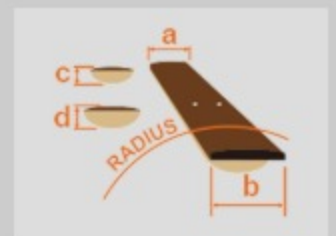

GWB205

TQF : Tequila Sunrise Flat

COLOR VARIATION :

SHARE :  

ARTIST DETAIL >

SPEC

SPEC

neck type	GWB / 3pc Maple neck
top/back/body	Ash body
fretboard	Ebony fretboard / Off-set white dot inlay
fret	Fretless
bridge	Std. bridge
string space	16.5mm
bridge pickup	Bartolini® GWB bridge pickup (Passive)
equaliser	Bartolini® NTBT 2-band EQ
factory tuning	1G,2D,3A,4E,5B
strings	D'Addario® EXP165-5
string gauge	.045/.065/.085/.105/.135
nut	Plastic
hardware color	Black

NECK DIMENSIONS

Scale :	864mm/34"
a : Width	45mm at NUT
b : Width	68mm at 24F
c : Thickness	19mm at 1F
d : Thickness	21mm at 12F
Radius :	305mmR

CONTROLS

FREQUENCY RESPONSE

OTHERS

Gotoh® machine heads

Gig bag included