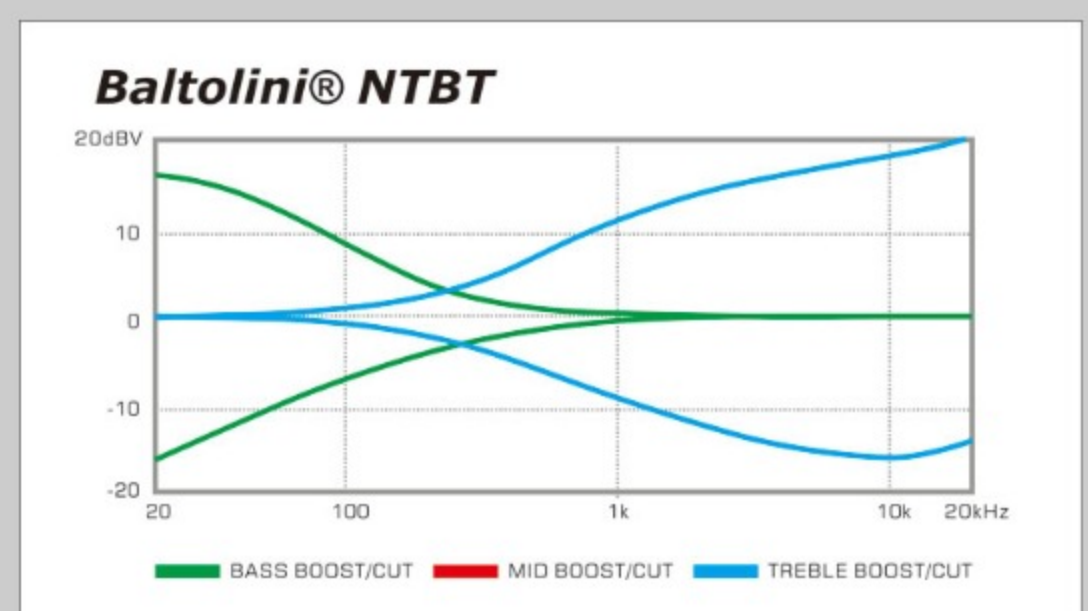

GWB205

TQF : Tequila Sunrise Flat

COLOR VARIATION :

SHARE :  

ARTIST DETAIL >

SPEC

SPEC

neck type	GWB / 3pc Maple neck
top/back/body	Ash body
fretboard	Ebony fretboard / Off-set white dot inlay
fret	Fretless
bridge	Std. bridge
string space	16.5mm
bridge pickup	Bartolini® GWB bridge pickup (Passive)
equaliser	Bartolini® NTBT 2-band EQ
factory tuning	1G,2D,3A,4E,5B
strings	D'Addario® EXP165-5
string gauge	.045/.065/.085/.105/.135
nut	Plastic
hardware color	Black

NECK DIMENSIONS

Scale :	864mm/34"
a : Width	45mm at NUT
b : Width	68mm at 24F
c : Thickness	19mm at 1F
d : Thickness	21mm at 12F
Radius :	305mmR

CONTROLS

FREQUENCY RESPONSE

OTHERS

Gotoh® machine heads

Gig bag included