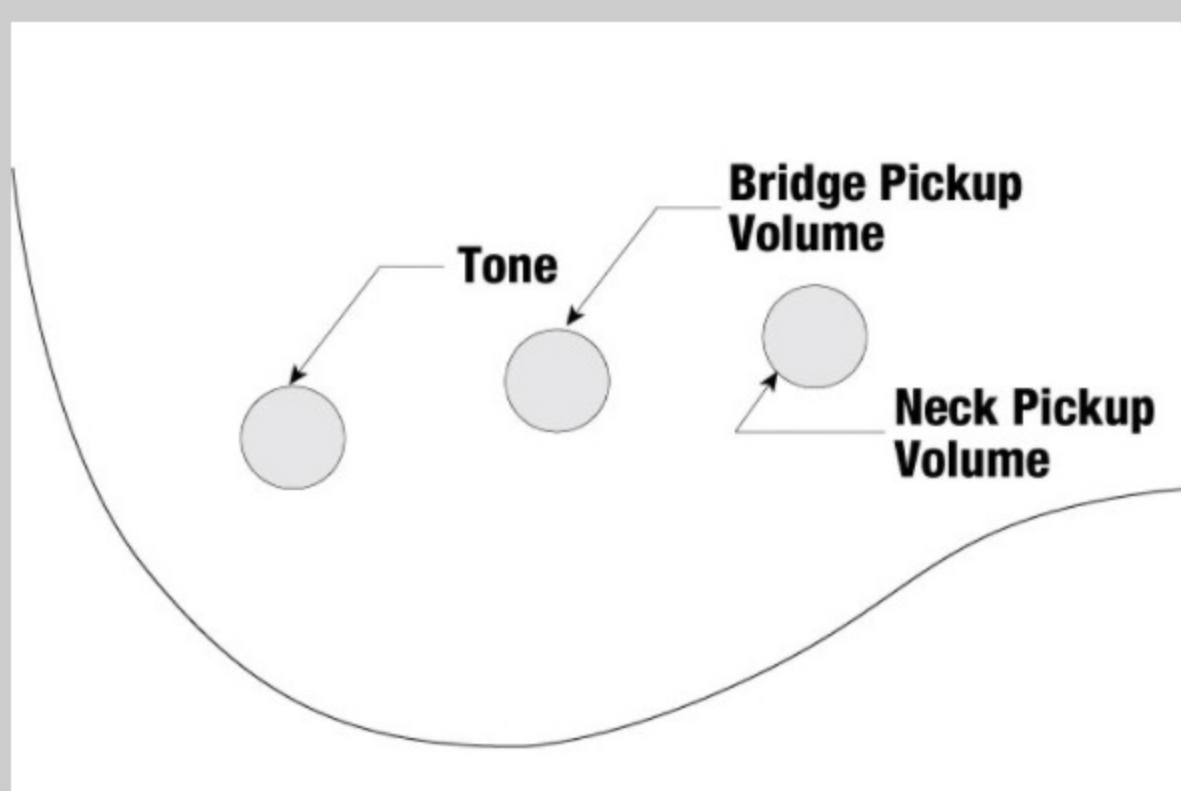

IJSR190N

COLOR VARIATION :

BKN : Black Night

SHARE :  

SPEC

SPECS

neck type	GSR4 / Maple neck
top/back/body	Poplar body
fretboard	Jatoba fretboard / White dot inlay
fret	Medium frets
number of frets	22
bridge	B10 bridge
string space	19mm
neck pickup	Dynamix P neck pickup (Passive)
bridge pickup	Dynamix J bridge pickup (Passive)
factory tuning	1G,2D,3A,4E
string gauge	.045/.065/.085/.105
nut	Plastic nut
hardware color	Chrome

NECK DIMENSIONS

Scale :	864mm/34"
a : Width	41mm at NUT
b : Width	62mm at 22F
c : Thickness	21mm at 1F
d : Thickness	22mm at 12F
Radius :	305mmR

DESCRIPTION +

CONTROLS

DESCRIPTION

OTHER FEATURES

Recommended	WB250C
Case	
10W amp	
Gig bag	
Electric tuner	
Strap	
Cable	