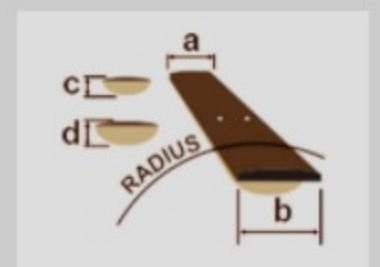

IJSR190N

COLOR VARIATION :

BKN : Black Night

SHARE :  

SPEC

SPECS

neck type	GSR4 / Maple neck
top/back/body	Poplar body
fretboard	Jatoba fretboard / White dot inlay
fret	Medium frets
number of frets	22
bridge	B10 bridge
string space	19mm
neck pickup	Dynamix P neck pickup (Passive)
bridge pickup	Dynamix J bridge pickup (Passive)
factory tuning	1G,2D,3A,4E
string gauge	.045/.065/.085/.105
nut	Plastic nut
hardware color	Chrome

NECK DIMENSIONS

Scale :	864mm/34"
a : Width	41mm at NUT
b : Width	62mm at 22F
c : Thickness	21mm at 1F
d : Thickness	22mm at 12F
Radius :	305mmR

DESCRIPTION +

CONTROLS

DESCRIPTION

OTHER FEATURES

Recommended	WB250C
Case	
10W amp	
Gig bag	
Electric tuner	
Strap	
Cable	