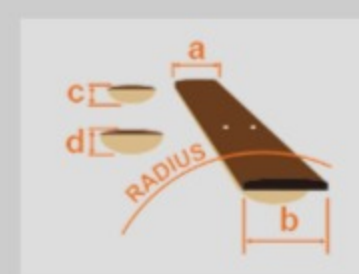

IJSR190 04

BK : Black

COLOR VARIATION :

SHARE :  

SPEC

SPEC

neck type	IJB4 / Maple neck
top/back/body	Poplar body
fretboard	Treated New Zealand Pine fretboard / White dot inlay
fret	Medium frets
number of frets	22
bridge	B10 bridge
neck pickup	Std. P neck pickup (Passive)
bridge pickup	Std. J bridge pickup (Passive)
factory tuning	1G,2D,3A,4E
strings	-
string gauge	.045/.065/.085/.105
nut	Plastic
hardware color	Chrome

NECK DIMENSIONS

Scale :	864mm/34"
a : Width	41mm at NUT
b : Width	58.5mm at 22F
c : Thickness	21mm at 1F
d : Thickness	22mm at 12F
Radius :	350mmR

CONTROLS

2-Volume, 1-Tone

OTHERS

- 10W amp
- Gig bag
- Electric tuner
- Headphones
- Stand
- Strap
- Cable
- Picks
- Accessories Pouch