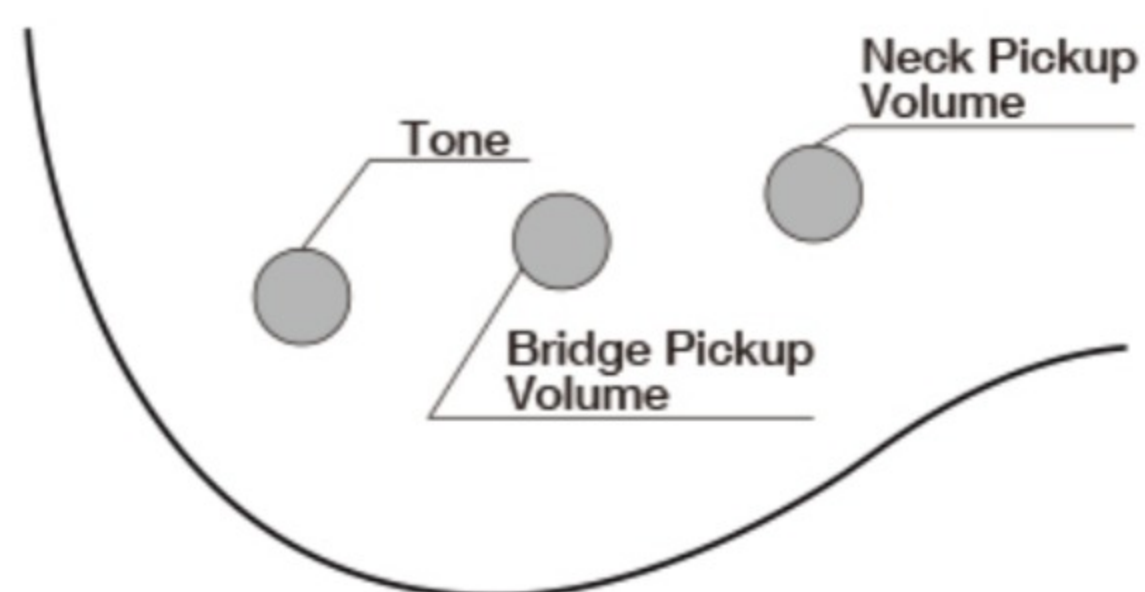

IJSR190 04

BK : Black

COLOR VARIATION :

SHARE :  

SPEC

SPEC

neck type	IJB4 / Maple neck
top/back/body	Poplar body
fretboard	Treated New Zealand Pine fretboard / White dot inlay
fret	Medium frets
number of frets	22
bridge	B10 bridge
neck pickup	Std. P neck pickup (Passive)
bridge pickup	Std. J bridge pickup (Passive)
factory tuning	1G,2D,3A,4E
strings	-
string gauge	.045/.065/.085/.105
nut	Plastic
hardware color	Chrome

NECK DIMENSIONS

Scale :	864mm/34"
a : Width	41mm at NUT
b : Width	58.5mm at 22F
c : Thickness	21mm at 1F
d : Thickness	22mm at 12F
Radius :	350mmR

CONTROLS

2-Volume, 1-Tone

OTHERS

- 10W amp
- Gig bag
- Electric tuner
- Headphones
- Stand
- Strap
- Cable
- Picks
- Accessories Pouch