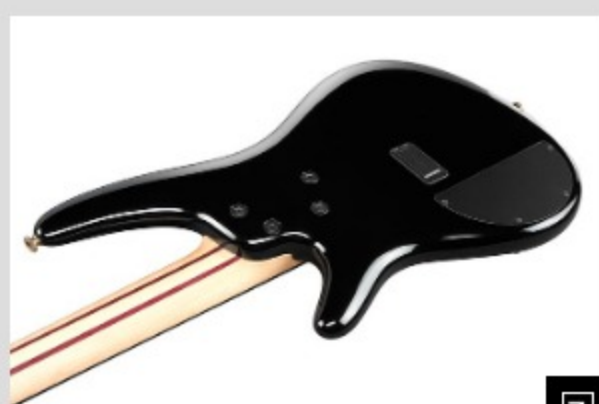

# JCSR2023

MADE IN JAPAN

COLOR VARIATION : 

RCY : River Canyon

### SPECS

neck type	Atlas-5 HP / 5pc Maple/Purpleheart neck
top/back/body	Maple Burl top / Honduras Mahogany body
fretboard	Ebony fretboard / Mother of Pearl & Abalone oval inlay
fret	Medium frets
number of frets	24
bridge	MR55 bridge
string space	16.5mm
neck pickup	Nordstrand™ Big Single wood covered neck pickup (Passive)
bridge pickup	Nordstrand™ Big Single wood covered bridge pickup (Passive)
equaliser	Ibanez Custom Electronics 3-band EQ w/ EQ bypass switch (passive tone control on treble pot) & 3-way Mid frequency switch
factory tuning	1G,2D,3A,4E,5B
strings	D'Addario® EXL165 + .130
string gauge	.045/.065/.085/.105/.130
nut	Graph Tech® BLACK TUSQ XL® nut
hardware color	Gold

### OTHER FEATURES

- Gotoh® machine heads
- Hardshell case included