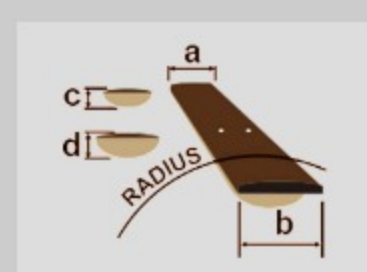

### NECK DIMENSIONS

Scale :	864mm/34"
a : Width	45mm at NUT
b : Width	67mm at 24F
c : Thickness	19.5mm at 1F
d : Thickness	23mm at 12F
Radius :	305mmR

DESCRIPTION +