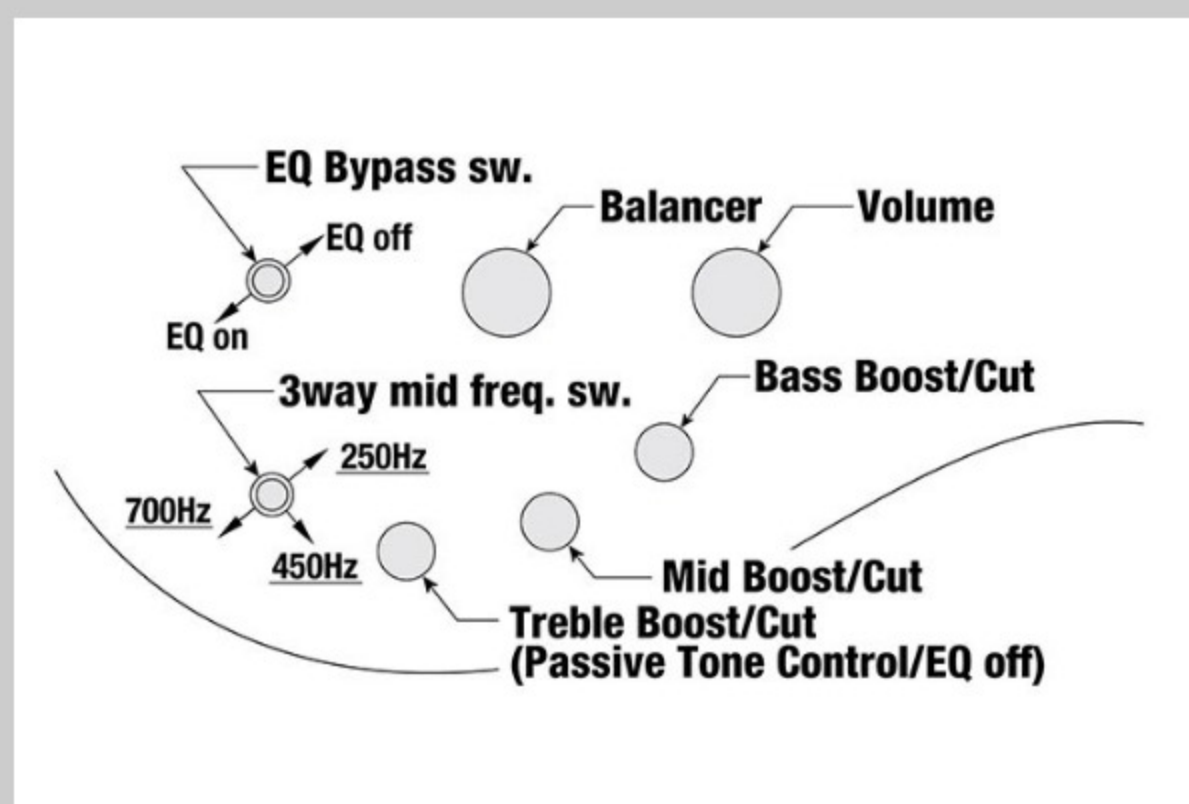

### SPECS

neck type	Atlas-5 HP / 5pc Maple/Purpleheart neck
top/back/body	Maple Burl top / Honduras Mahogany body
fretboard	Ebony fretboard / Mother of Pearl & Abalone oval inlay
fret	Medium frets
number of frets	24
bridge	MR55 bridge
string space	16.5mm
neck pickup	Nordstrand™ Big Single wood covered neck pickup (Passive)
bridge pickup	Nordstrand™ Big Single wood covered bridge pickup (Passive)
equaliser	Ibanez Custom Electronics 3-band EQ w/ EQ bypass switch (passive tone control on treble pot) & 3-way Mid frequency switch
factory tuning	1G,2D,3A,4E,5B
strings	D'Addario® EXL165 + .130
string gauge	.045/.065/.085/.105/.130
nut	Graph Tech® BLACK TUSQ XL® nut
hardware color	Gold

### CONTROLS

DESCRIPTION

+