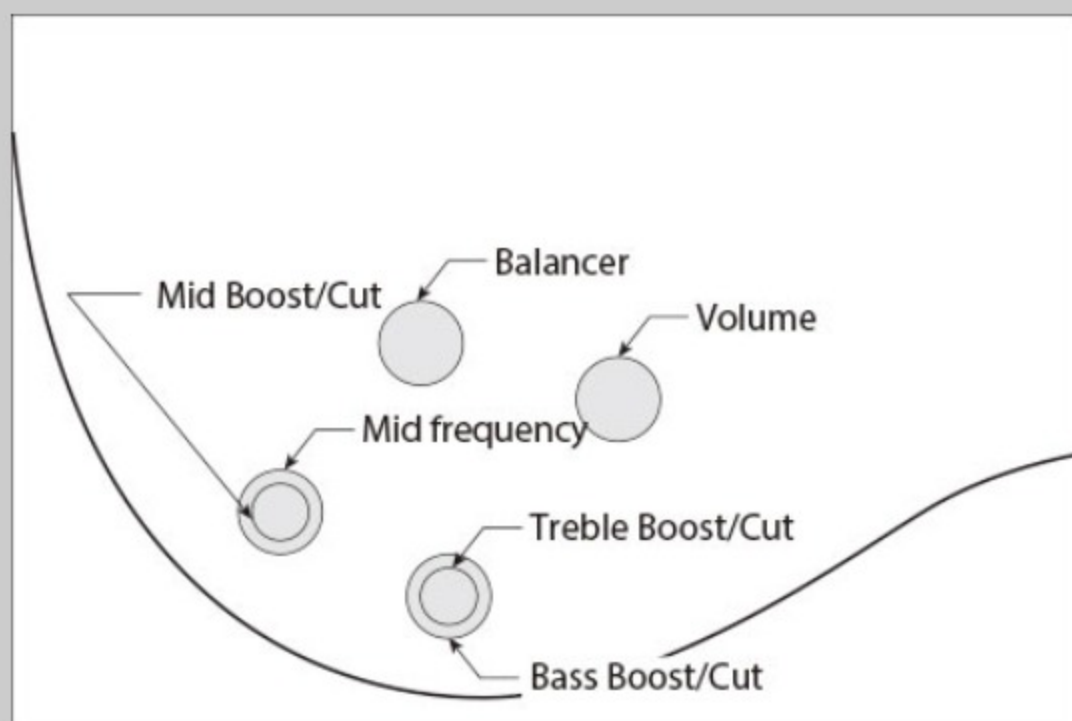

K5

BKF : Black Flat

COLOR VARIATION :

SHARE :  

ARTIST DETAIL >

SPEC

SPEC

neck type	K5 / 5pc Maple/Walnut neck
top/back/body	Mahogany body
fretboard	Jatoba / K5 special inlay
fret	Medium frets
bridge	EB-7 bridge (16.5mm string spacing)
neck pickup	IBZ ADX5N neck pickup (Active)
bridge pickup	IBZ ADX5B bridge pickup (Active)
equaliser	Vari-mid 3-band EQ
hardware color	Black

NECK DIMENSIONS

Scale :	864mm/34"
a : Width	45mm at NUT
b : Width	68mm at 24F
c : Thickness	19.5mm at 1F
d : Thickness	21.5mm at 12F
Radius :	305mmR

CONTROLS

FREQUENCY RESPONSE

OTHERS

Recommended Case MB300C