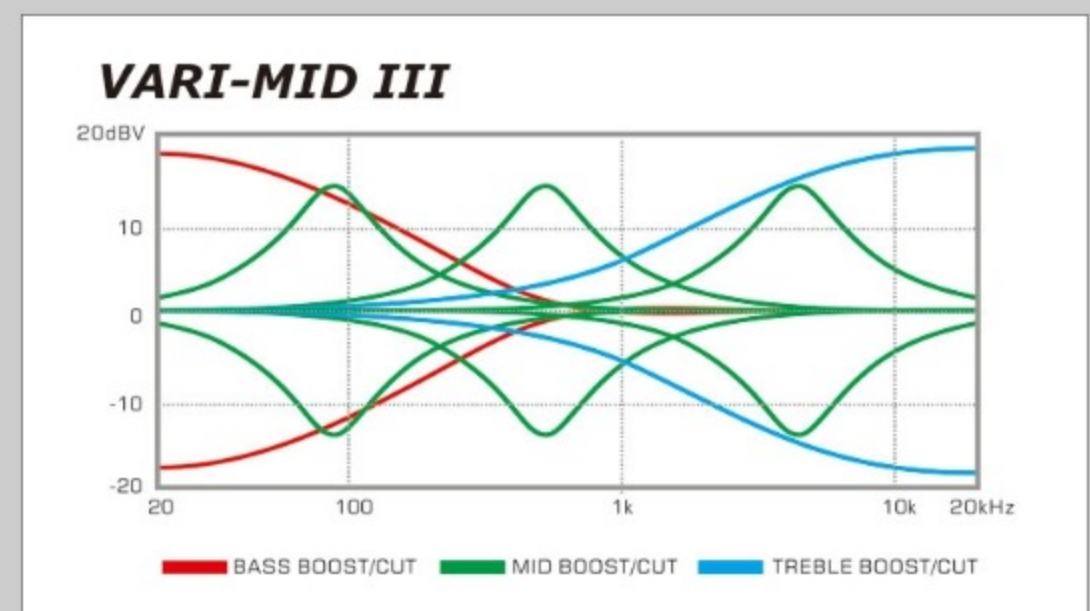

FREQUENCY RESPONSE

OTHERS

Recommended Case MB300C