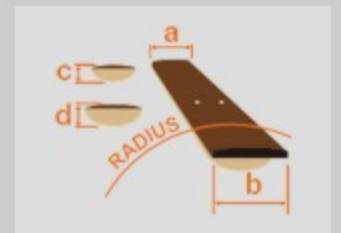

K5

BKF : Black Flat

COLOR VARIATION :

SHARE :  

ARTIST DETAIL >

SPEC

SPEC

neck type	K5 / 5pc Maple/Walnut neck
top/back/body	Mahogany body
fretboard	Jatoba / K5 special inlay
fret	Medium frets
bridge	EB-7 bridge (16.5mm string spacing)
neck pickup	IBZ ADX5N neck pickup (Active)
bridge pickup	IBZ ADX5B bridge pickup (Active)
equaliser	Vari-mid 3-band EQ
hardware color	Black

NECK DIMENSIONS

Scale :	864mm/34"
a : Width	45mm at NUT
b : Width	68mm at 24F
c : Thickness	19.5mm at 1F
d : Thickness	21.5mm at 12F
Radius :	305mmR

CONTROLS

FREQUENCY RESPONSE

OTHERS

Recommended Case MB300C