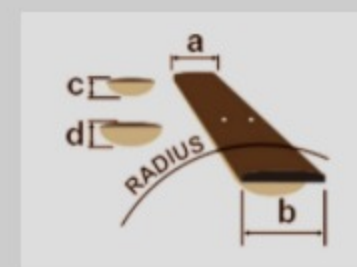

K5

COLOR VARIATION :

BKF : Black Flat

SHARE :  

ARTIST DETAIL >

SPEC

SPECS

neck type	K5 / 5pc Maple/Walnut neck
top/back/body	Nyatoh body
fretboard	Rosewood fretboard / K5 special inlay
fret	Medium frets
number of frets	24
bridge	EB-7 bridge
string space	16.5mm
neck pickup	IBZ ADX5N neck pickup (Active)
bridge pickup	IBZ ADX5B bridge pickup (Active)
equaliser	Vari-mid 3-band EQ
factory tuning	1G,2D,3A,4E,5B
strings	D'Addario® EXL165 + .130
string gauge	.045/.065/.085/.105/.130
nut	Plastic nut
hardware color	Black

NECK DIMENSIONS

Scale :	864mm
a : Width	45mm at NUT
b : Width	67mm at 24F
c : Thickness	19.5mm at 1F
d : Thickness	21.5mm at 12F
Radius :	305mmR

DESCRIPTION +

CONTROLS

DESCRIPTION

FREQUENCY RESPONSE

DESCRIPTION