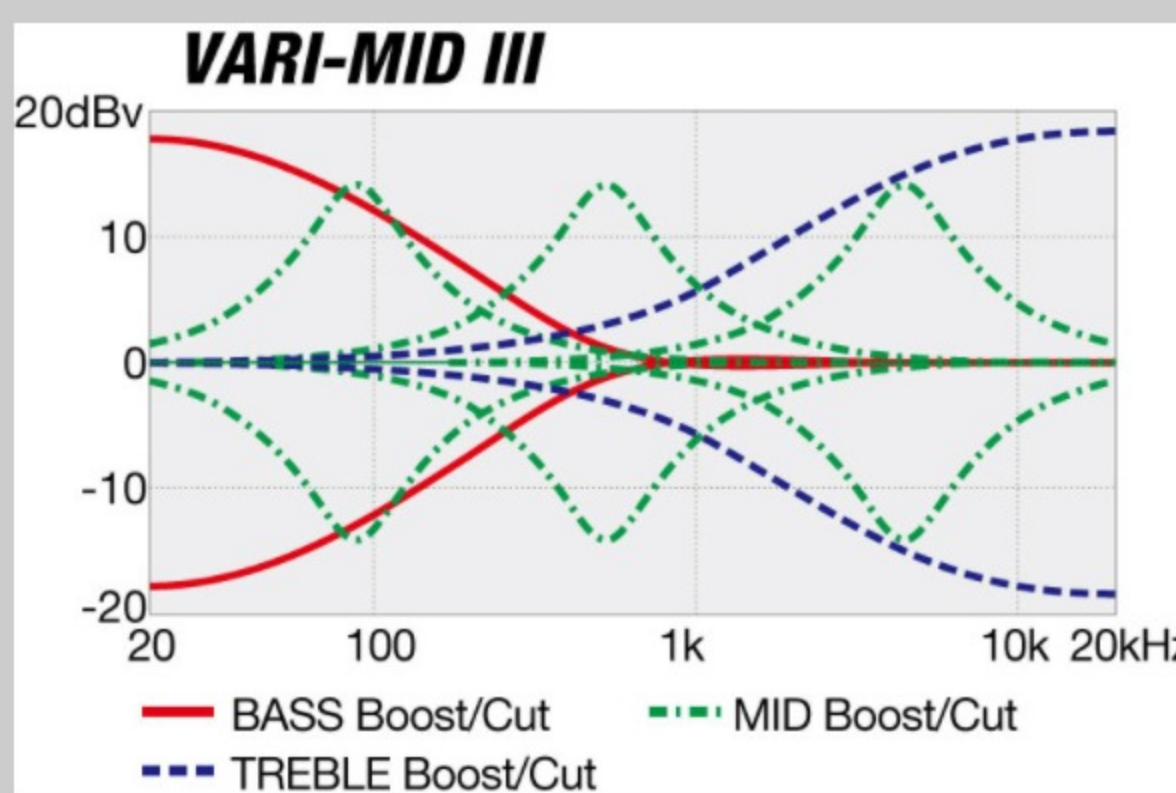

NECK DIMENSIONS

Scale :	864mm
a : Width	45mm at NUT
b : Width	67mm at 24F
c : Thickness	19.5mm at 1F
d : Thickness	21.5mm at 12F
Radius :	305mmR

DESCRIPTION +

CONTROLS

DESCRIPTION

FREQUENCY RESPONSE

DESCRIPTION