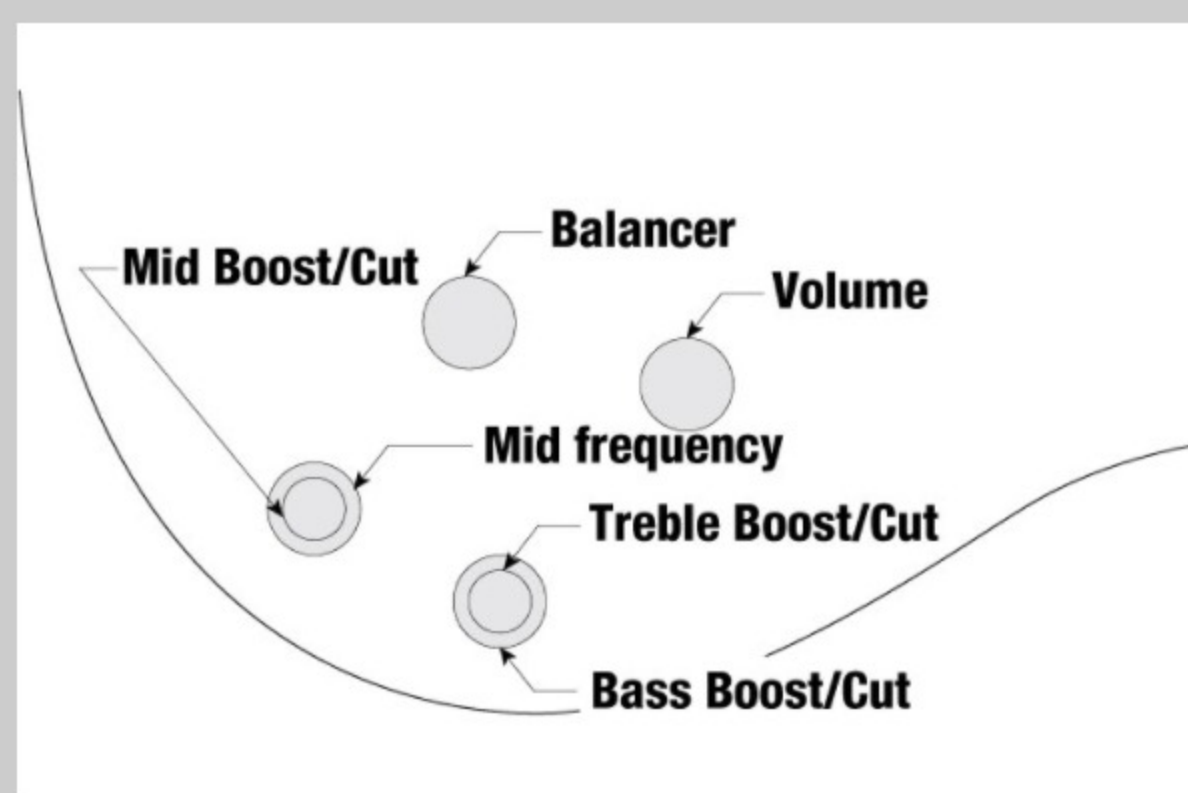

K5

COLOR VARIATION :

BKF : Black Flat

SHARE :  

ARTIST DETAIL >

SPEC

SPECS

neck type	K5 / 5pc Maple/Walnut neck
top/back/body	Nyatoh body
fretboard	Rosewood fretboard / K5 special inlay
fret	Medium frets
number of frets	24
bridge	EB-7 bridge
string space	16.5mm
neck pickup	IBZ ADX5N neck pickup (Active)
bridge pickup	IBZ ADX5B bridge pickup (Active)
equaliser	Vari-mid 3-band EQ
factory tuning	1G,2D,3A,4E,5B
strings	D'Addario® EXL165 + .130
string gauge	.045/.065/.085/.105/.130
nut	Plastic nut
hardware color	Black

NECK DIMENSIONS

Scale :	864mm
a : Width	45mm at NUT
b : Width	67mm at 24F
c : Thickness	19.5mm at 1F
d : Thickness	21.5mm at 12F
Radius :	305mmR

DESCRIPTION +

CONTROLS

DESCRIPTION

FREQUENCY RESPONSE

DESCRIPTION