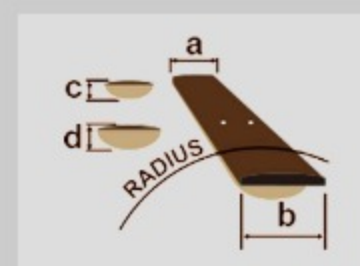

# K5

COLOR VARIATION :

BKF : Black Flat

ARTIST DETAIL >

### SPECS

neck type	K5 / 5pc Maple/Walnut neck
top/back/body	Nyatoh body
fretboard	Rosewood fretboard / K5 special inlay
fret	Medium frets
number of frets	24
bridge	EB-7 bridge
string space	16.5mm
neck pickup	IBZ ADX5N neck pickup (Active)
bridge pickup	IBZ ADX5B bridge pickup (Active)
equaliser	Vari-mid 3-band EQ
factory tuning	1G,2D,3A,4E,5B
strings	D'Addario® EXL165 + .130
string gauge	.045/.065/.085/.105/.130
hardware color	Black

### NECK DIMENSIONS

Scale :	864mm/34"
a : Width	45mm at NUT
b : Width	67mm at 24F
c : Thickness	19.5mm at 1F
d : Thickness	21.5mm at 12F
Radius :	305mmR

DESCRIPTION +