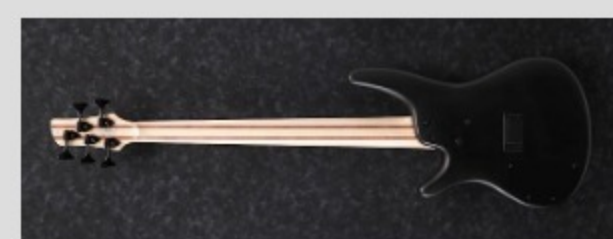

# K5

COLOR VARIATION :

BKF : Black Flat

ARTIST DETAIL >

### SPECS

neck type	K5 / 5pc Maple/Walnut neck
top/back/body	Nyatoh body
fretboard	Rosewood fretboard / K5 special inlay
fret	Medium frets
number of frets	24
bridge	EB-7 bridge
string space	16.5mm
neck pickup	IBZ ADX5N neck pickup (Active)
bridge pickup	IBZ ADX5B bridge pickup (Active)
equaliser	Vari-mid 3-band EQ
factory tuning	1G,2D,3A,4E,5B
strings	D'Addario® EXL165 + .130
string gauge	.045/.065/.085/.105/.130
hardware color	Black