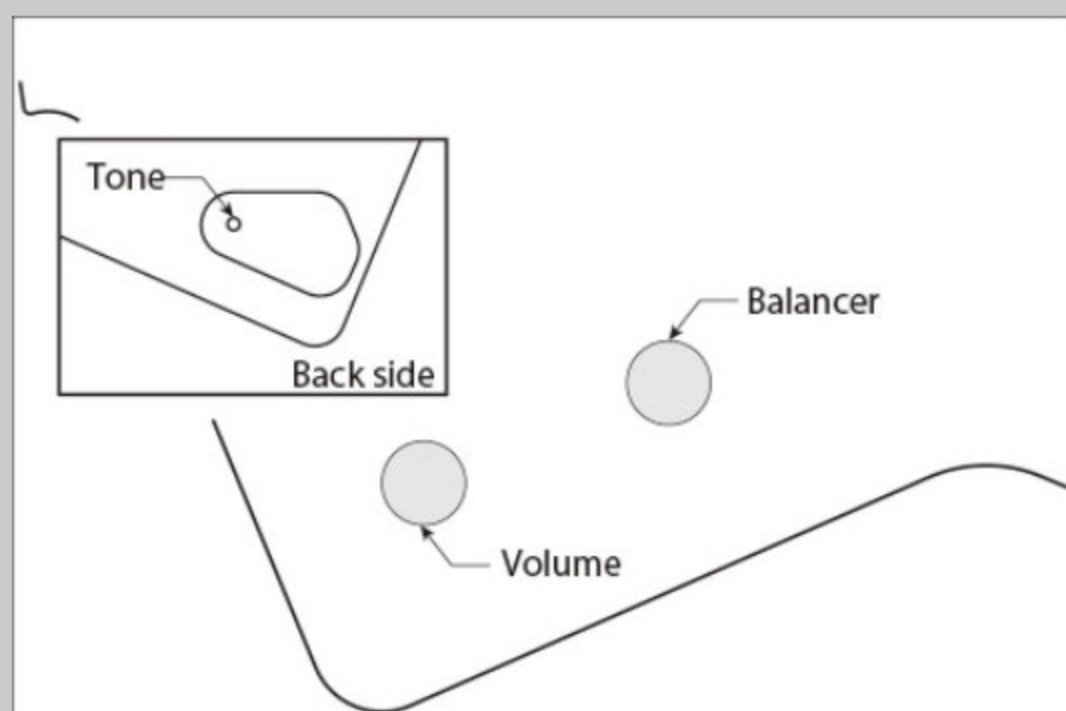

MDB4

MDB

WH : White

COLOR VARIATION :

SHARE :  

ARTIST DETAIL >

SPEC

SPEC

neck type	MDB / 3pc Maple neck
top/back/body	Nyatoh body
fretboard	Jatoba / MDB special inlay
fret	Medium frets
bridge	Accu-cast B200 bridge
string space	19mm
neck pickup	Seymour Duncan® SPB-1 neck pickup (Passive)
bridge pickup	Seymour Duncan® SJB-2 bridge pickup (Passive)
factory tuning	1F, 2C, 3G, 4C
string gauge	.055/.075/.095/.120
hardware color	Cosmo black

NECK DIMENSIONS

Scale :	864mm/34"
a : Width	42mm at NUT
b : Width	62mm at 22F
c : Thickness	21mm at 1F
d : Thickness	24mm at 12F
Radius :	305mmR

CONTROLS

OTHERS

Hardshell case included