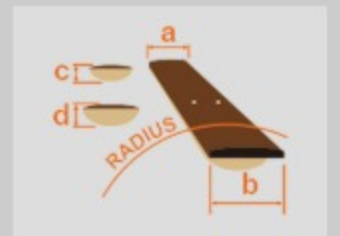

MDB4

MDB

WH : White

COLOR VARIATION :

SHARE :  

ARTIST DETAIL >

SPEC

SPEC

neck type	MDB / 3pc Maple neck
top/back/body	Nyatoh body
fretboard	Jatoba / MDB special inlay
fret	Medium frets
bridge	Accu-cast B200 bridge
string space	19mm
neck pickup	Seymour Duncan® SPB-1 neck pickup (Passive)
bridge pickup	Seymour Duncan® SJB-2 bridge pickup (Passive)
factory tuning	1F, 2C, 3G, 4C
string gauge	.055/.075/.095/.120
hardware color	Cosmo black

NECK DIMENSIONS

Scale :	864mm/34"
a : Width	42mm at NUT
b : Width	62mm at 22F
c : Thickness	21mm at 1F
d : Thickness	24mm at 12F
Radius :	305mmR

CONTROLS

OTHERS

Hardshell case included