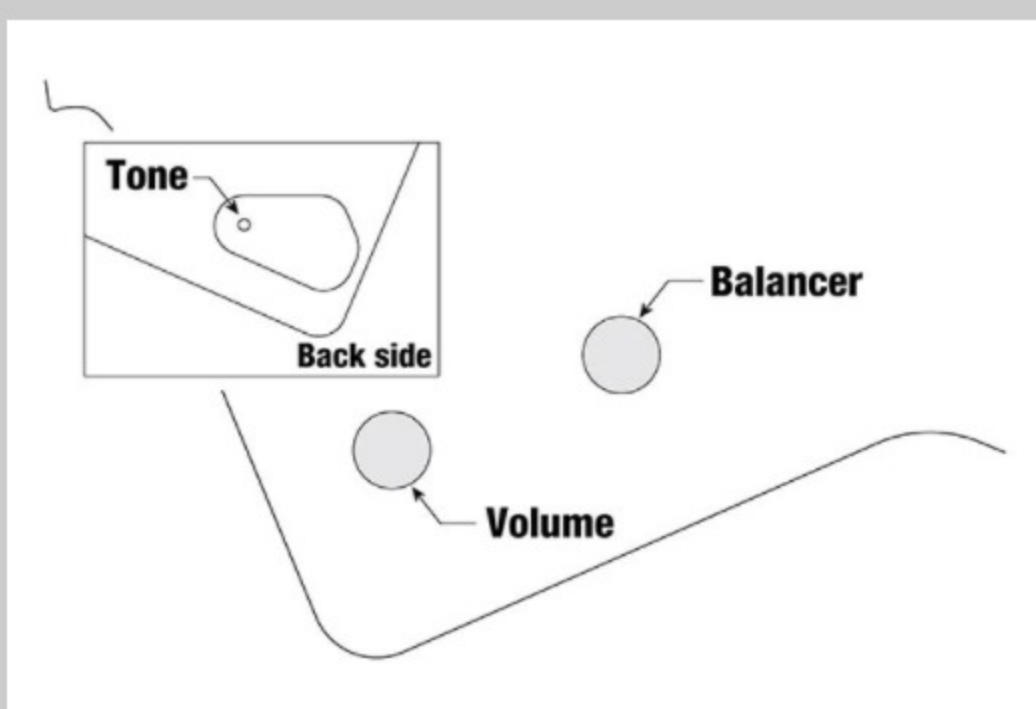

MDB5

COLOR VARIATION :

OXB : Oxblood Weathered Black

SHARE :  

ARTIST DETAIL >

SPEC

SPECS

neck type	MDB / 3pc Maple neck
top/back/body	Okoume body
fretboard	Rosewood fretboard / MDB special inlay
fret	Medium frets
number of frets	22
bridge	Accu-cast B200 bridge
string space	19mm
neck pickup	Seymour Duncan® SPB-1 neck pickup (passive)
bridge pickup	Seymour Duncan® SJB-2 bridge pickup (passive)
factory tuning	1F,2C,3G,4C
strings	D'Addario® EXL
string gauge	.055/.075/.095/.120
hardware color	Cosmo black

NECK DIMENSIONS

Scale :	864mm
a : Width	42mm at NUT
b : Width	64mm at 22F
c : Thickness	21mm at 1F
d : Thickness	24mm at 12F
Radius :	305mmR

DESCRIPTION +

CONTROLS

DESCRIPTION

OTHER FEATURES

- Hardshell case included
- Luminescent side dot inlay