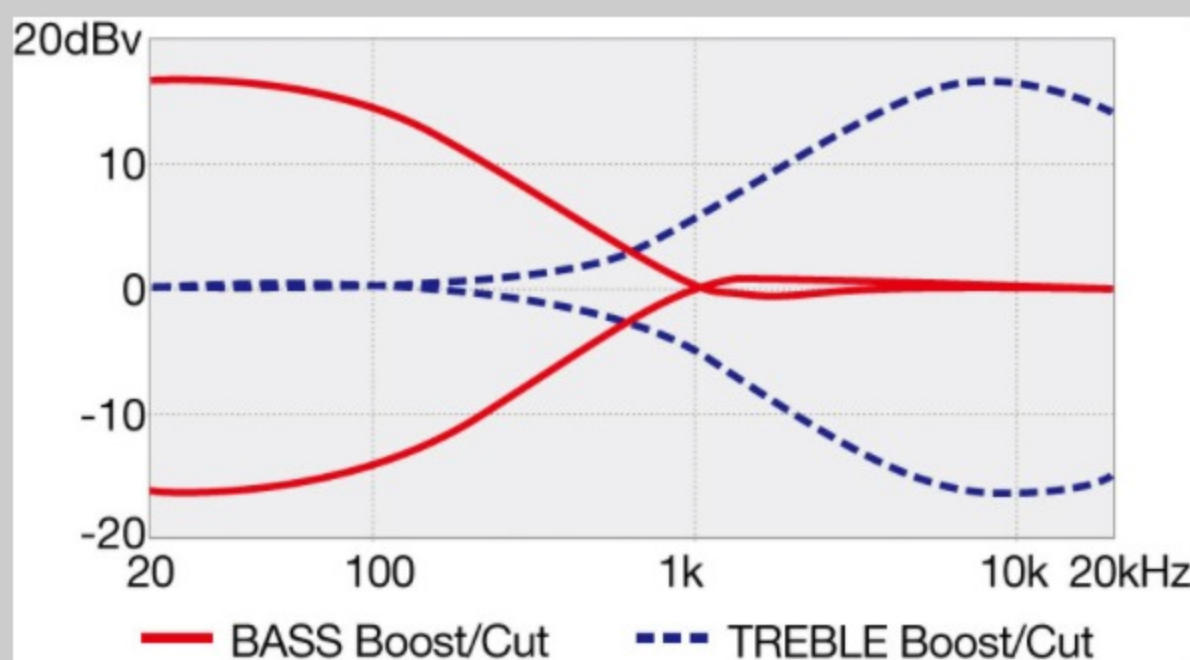

NECK DIMENSIONS

Scale :	864mm/34"
a : Width	41mm at NUT
b : Width	62mm at 22F
c : Thickness	21mm at 1F
d : Thickness	22mm at 12F
Radius :	305mmR

DESCRIPTION

CONTROLS

DESCRIPTION

FREQUENCY RESPONSE

DESCRIPTION