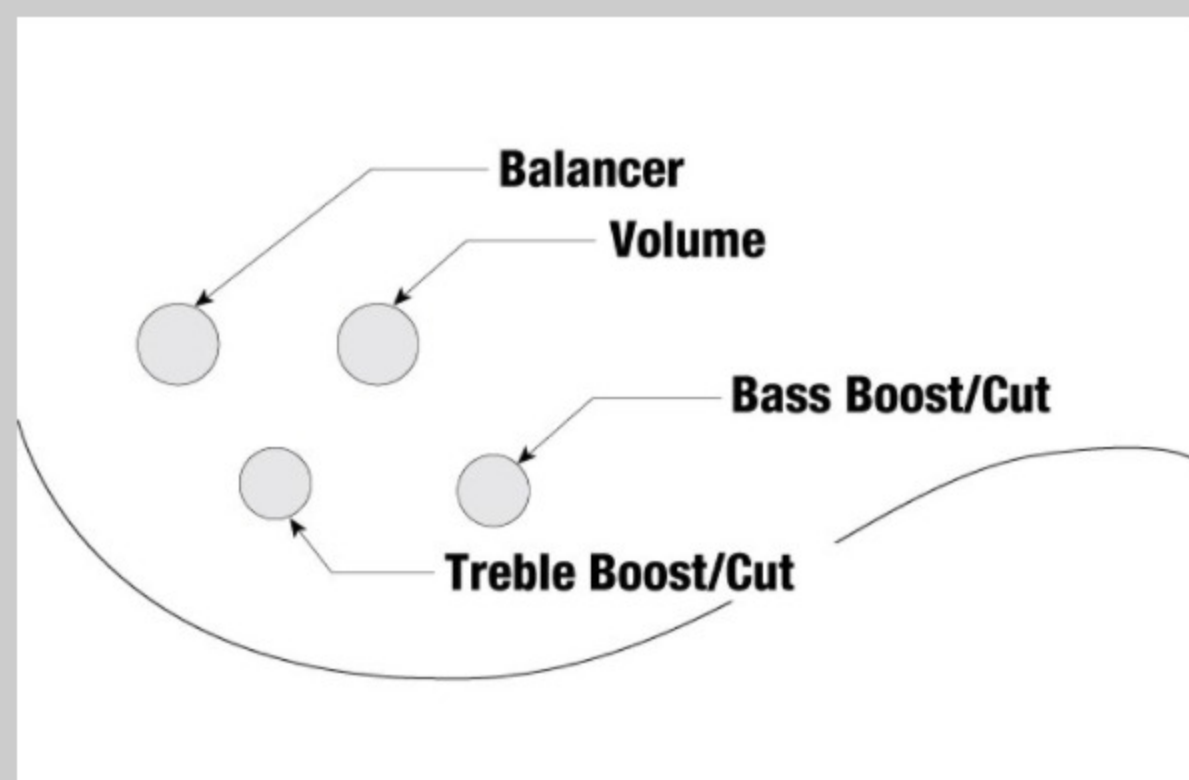

NECK DIMENSIONS

Scale :	864mm/34"
a : Width	41mm at NUT
b : Width	62mm at 22F
c : Thickness	21mm at 1F
d : Thickness	22mm at 12F
Radius :	305mmR

DESCRIPTION

CONTROLS

DESCRIPTION

FREQUENCY RESPONSE

DESCRIPTION