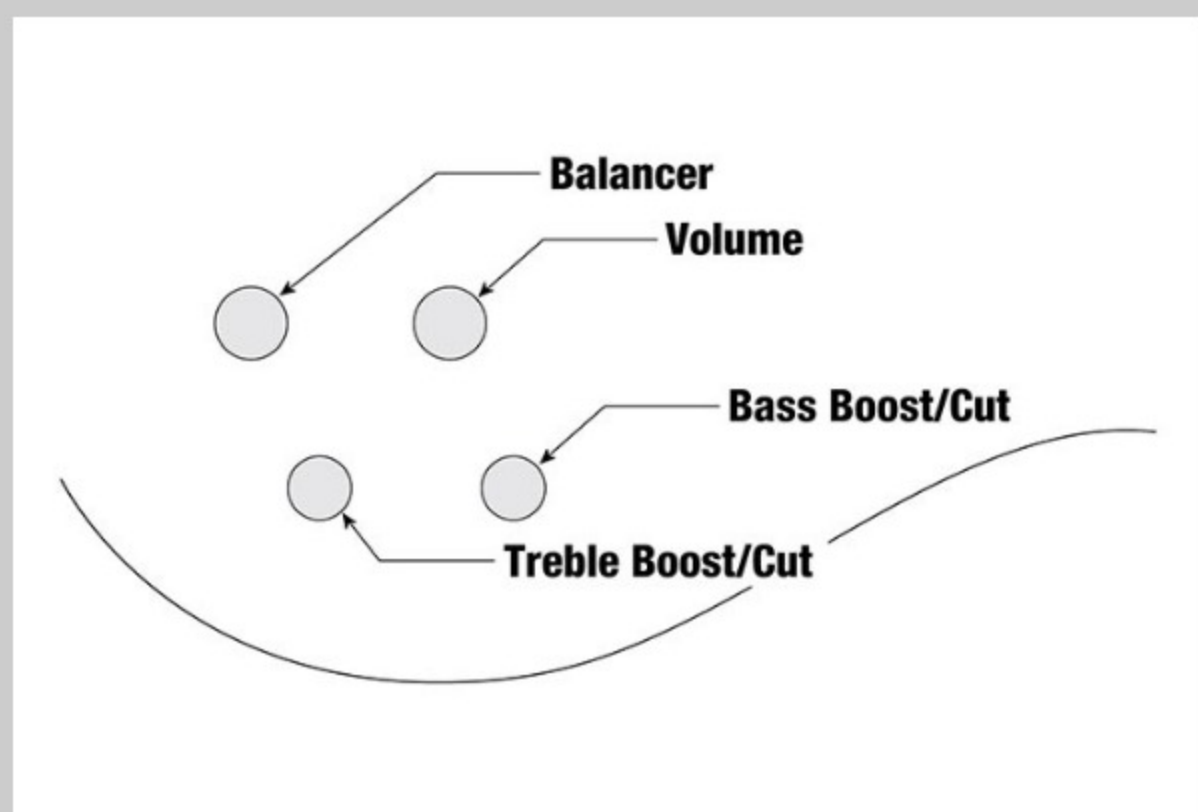

CONTROLS

DESCRIPTION +