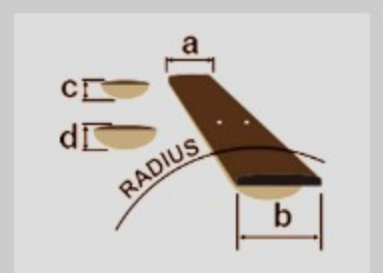

### SPECS

neck type	RGB / Maple neck
top/back/body	Poplar body
fretboard	Jatoba fretboard / Sharktooth inlay
fret	Medium frets
number of frets	22
bridge	B10 bridge
string space	19mm
neck pickup	Dynamix P neck pickup (Passive)
bridge pickup	Dynamix J bridge pickup (Passive)
equaliser	Ibanez Custom Electronics 2-Band EQ
factory tuning	1G,2D,3A,4E
strings	D'Addario® EXL165
string gauge	.045/.065/.085/.105
hardware color	Black

### NECK DIMENSIONS

Scale :	864mm/34"
a : Width	41mm at NUT
b : Width	62mm at 22F
c : Thickness	21mm at 1F
d : Thickness	22mm at 12F
Radius :	305mmR

DESCRIPTION +