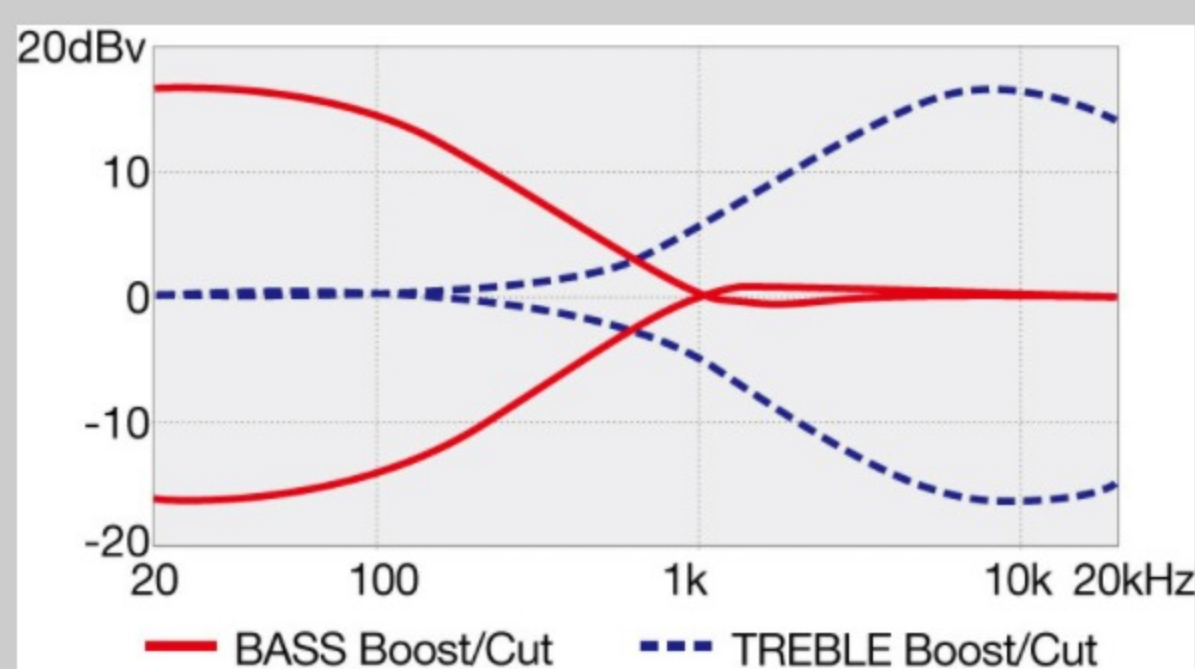

NECK DIMENSIONS

Scale :	864mm/34"
a : Width	45mm at NUT
b : Width	72mm at 22F
c : Thickness	21mm at 1F
d : Thickness	22mm at 12F
Radius :	305mmR

DESCRIPTION

CONTROLS

DESCRIPTION

FREQUENCY RESPONSE

DESCRIPTION