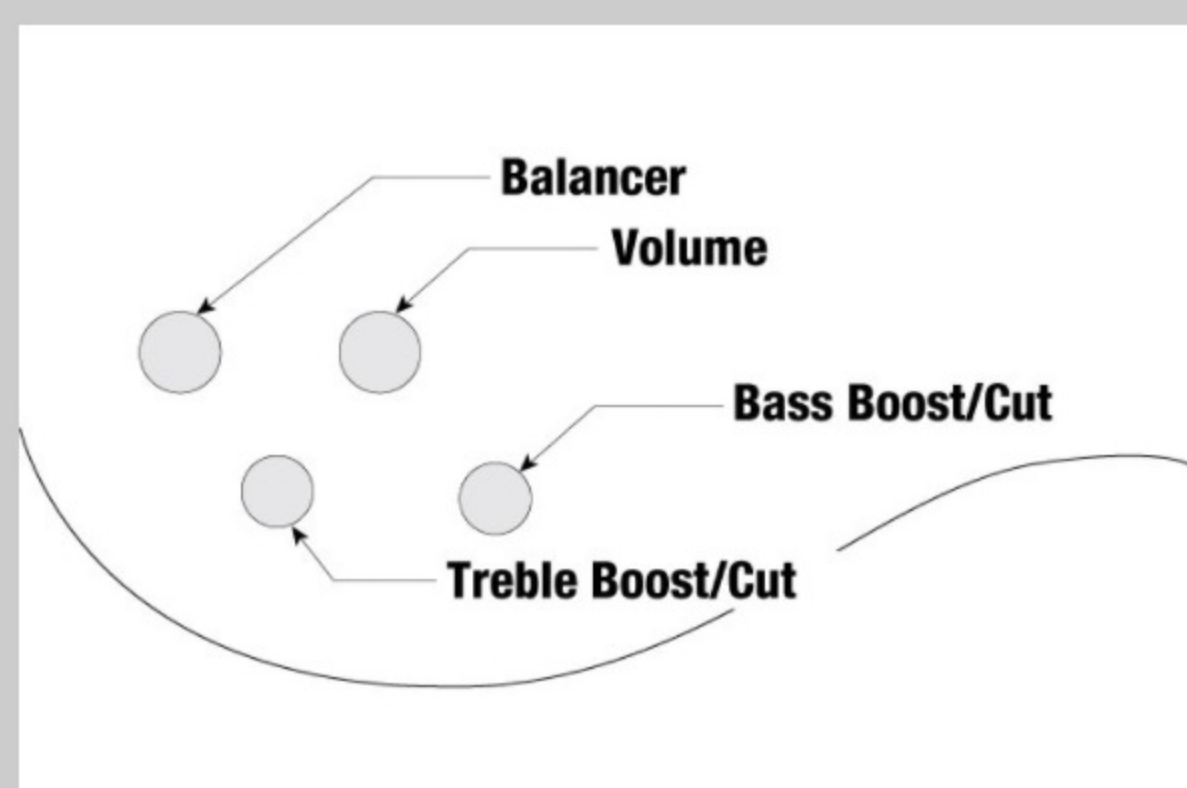

NECK DIMENSIONS

Scale :	864mm/34"
a : Width	45mm at NUT
b : Width	72mm at 22F
c : Thickness	21mm at 1F
d : Thickness	22mm at 12F
Radius :	305mmR

DESCRIPTION

CONTROLS

DESCRIPTION

FREQUENCY RESPONSE

DESCRIPTION