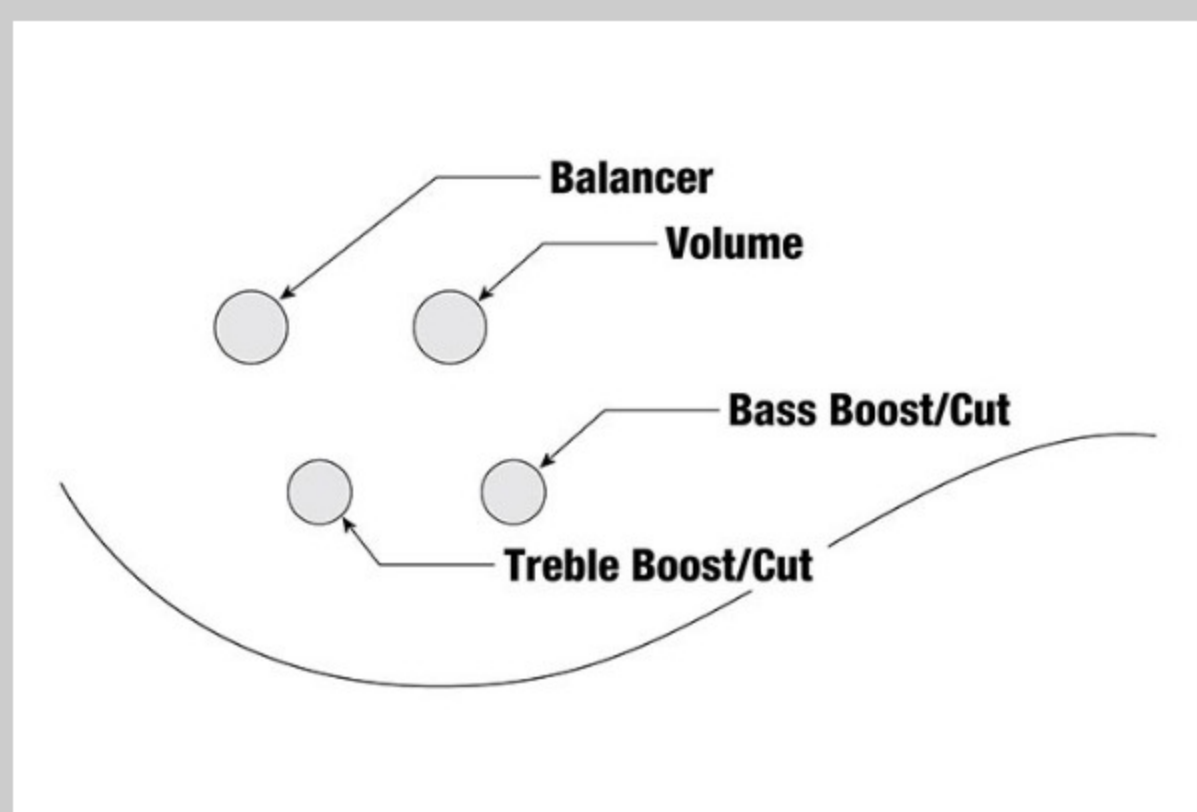

RGB305

COLOR VARIATION :

BKF : Black Flat

SPEC

SPECS

neck type	RGB / Maple neck
top/back/body	Poplar body
fretboard	Jatoba fretboard / Sharktooth inlay
fret	Medium frets
number of frets	22
bridge	B15W bridge
string space	18mm
neck pickup	Dynamix P neck pickup (Passive)
bridge pickup	Dynamix J bridge pickup (Passive)
equaliser	Ibanez Custom Electronics 2-Band EQ
factory tuning	1G,2D,3A,4E,5B
strings	D'Addario® EXL165 + .130
string gauge	.045/.065/.085/.105 +.130 round
hardware color	Black

NECK DIMENSIONS

Scale :	864mm/34"
a : Width	45mm at NUT
b : Width	72mm at 22F
c : Thickness	21mm at 1F
d : Thickness	22mm at 12F
Radius :	305mmR

DESCRIPTION +

CONTROLS

DESCRIPTION

FREQUENCY RESPONSE

DESCRIPTION