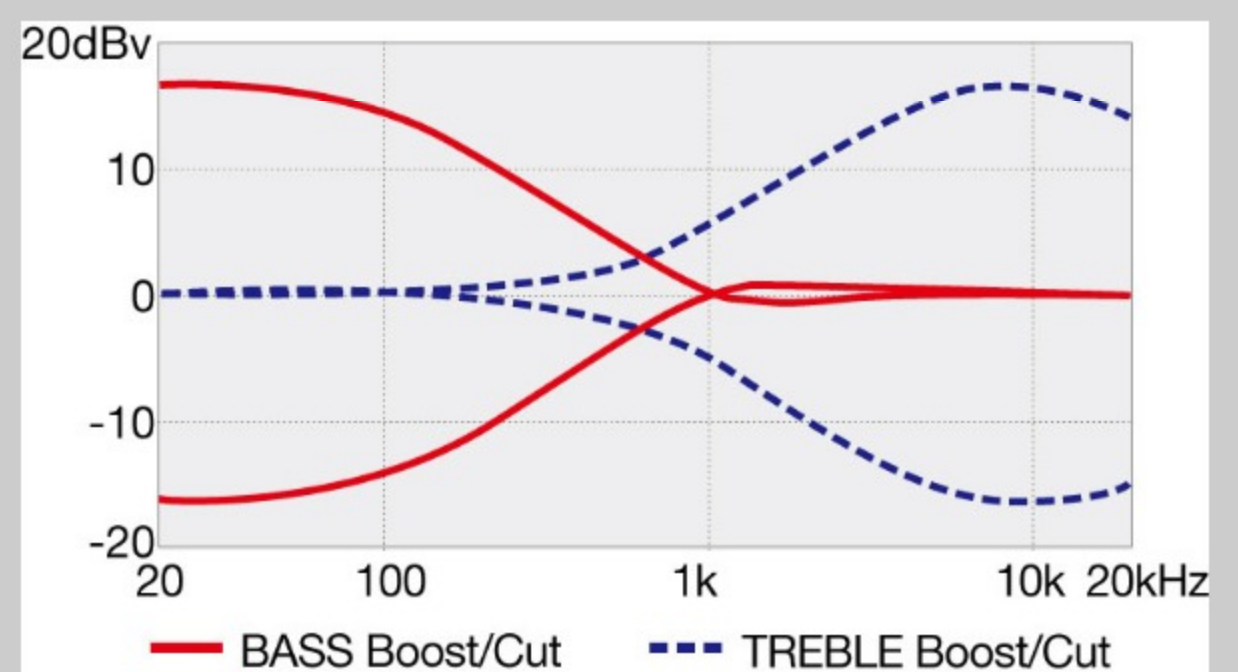

NECK DIMENSIONS

Scale :	864mm/34"
a : Width	45mm at NUT
b : Width	72mm at 22F
c : Thickness	21mm at 1F
d : Thickness	22mm at 12F
Radius :	305mmR

DESCRIPTION +

CONTROLS

DESCRIPTION

FREQUENCY RESPONSE

DESCRIPTION