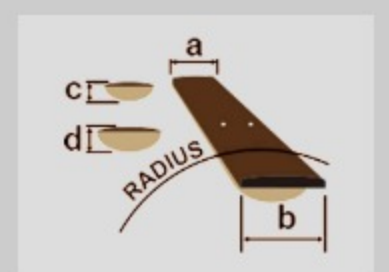

RGB305

COLOR VARIATION :

BKF : Black Flat

SPEC

SPECS

neck type	RGB / Maple neck
top/back/body	Poplar body
fretboard	Jatoba fretboard / Sharktooth inlay
fret	Medium frets
number of frets	22
bridge	B15W bridge
string space	18mm
neck pickup	Dynamix P neck pickup (Passive)
bridge pickup	Dynamix J bridge pickup (Passive)
equaliser	Ibanez Custom Electronics 2-Band EQ
factory tuning	1G,2D,3A,4E,5B
strings	D'Addario® EXL165 + .130
string gauge	.045/.065/.085/.105 +.130 round
hardware color	Black

NECK DIMENSIONS

Scale :	864mm/34"
a : Width	45mm at NUT
b : Width	72mm at 22F
c : Thickness	21mm at 1F
d : Thickness	22mm at 12F
Radius :	305mmR

DESCRIPTION +

CONTROLS

DESCRIPTION

FREQUENCY RESPONSE

DESCRIPTION