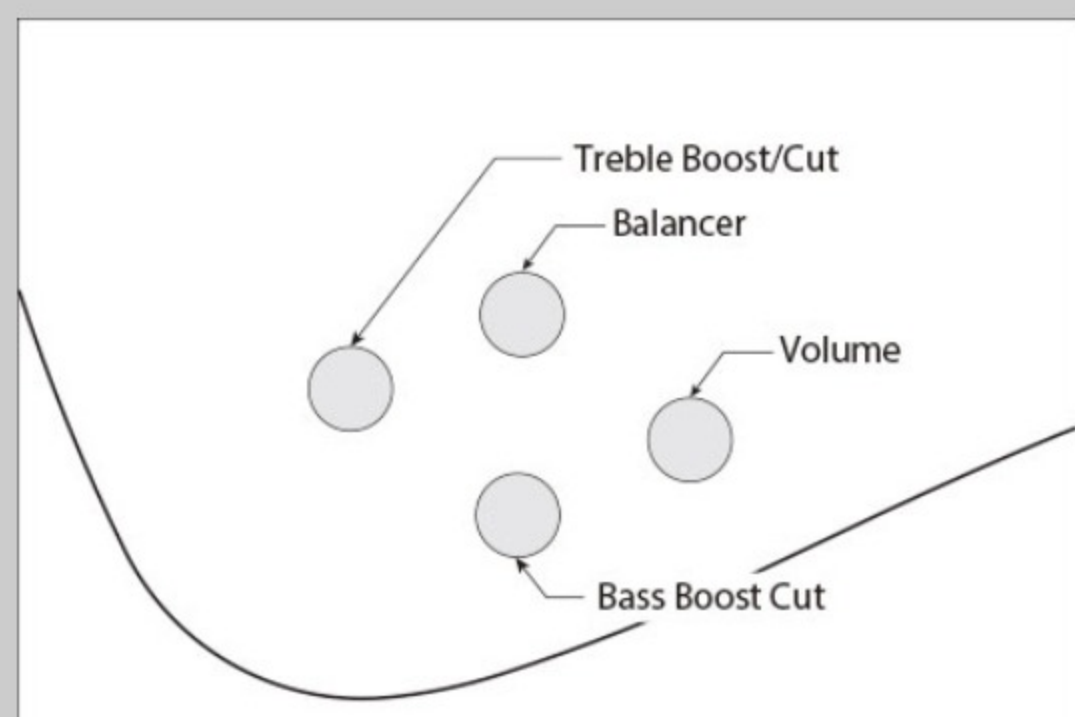

SDB3

PW : Pearl White

COLOR VARIATION : ☐

SHARE :

ARTIST DETAIL >

SPEC

SPEC

neck type	SDB / 5pc Maple/Walnut neck
top/back/body	Nyatoh body
fretboard	Bound Jatoba / Acrylic iron cross inlay
fret	Medium frets
bridge	MR4 bridge
string space	19mm
neck pickup	PFR-N4 (Black Pole Piece) neck pickup (Passive)
bridge pickup	PFR-B4 (Black Pole Piece) bridge pickup (Passive)
equaliser	Ibanez Custom Electronics 2-band EQ
factory tuning	1D#, 2A#, 3F, 4C
string gauge	.060/.080/.100/.120
hardware color	Cosmo black

NECK DIMENSIONS

Scale :	864mm/34"
a : Width	43mm at NUT
b : Width	60mm at 22F
c : Thickness	22.5mm at 1F
d : Thickness	22.5mm at 12F
Radius :	305mmR

CONTROLS

FREQUENCY RESPONSE

OTHERS

Hardshell case included