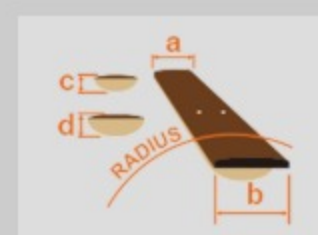

# SDB3

PW : Pearl White

COLOR VARIATION :

SHARE :  

ARTIST DETAIL >

### SPEC

neck type	SDB / 5pc Maple/Walnut neck
top/back/body	Nyatoh body
fretboard	Bound Jatoba / Acrylic iron cross inlay
fret	Medium frets
bridge	MR4 bridge
string space	19mm
neck pickup	PFR-N4 (Black Pole Piece) neck pickup (Passive)
bridge pickup	PFR-B4 (Black Pole Piece) bridge pickup (Passive)
equaliser	Ibanez Custom Electronics 2-band EQ
factory tuning	1D#, 2A#, 3F, 4C
string gauge	.060/.080/.100/.120
hardware color	Cosmo black

### NECK DIMENSIONS

Scale :	864mm/34"
a : Width	43mm at NUT
b : Width	60mm at 22F
c : Thickness	22.5mm at 1F
d : Thickness	22.5mm at 12F
Radius :	305mmR