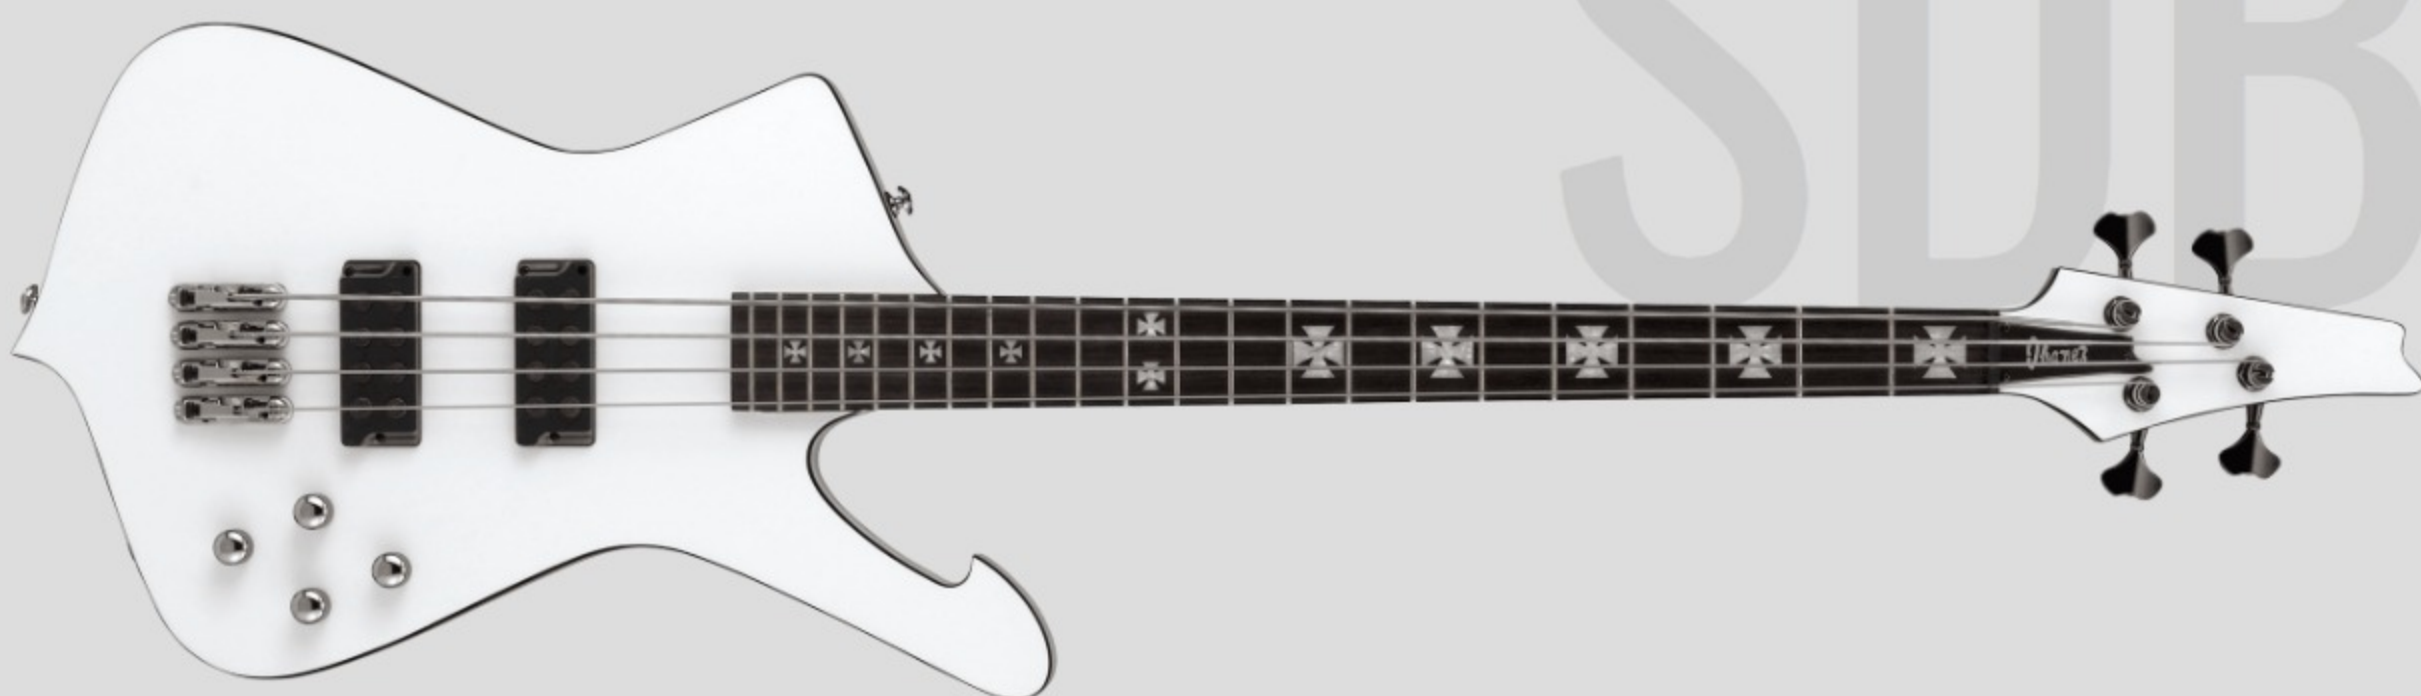

# SDB3

PW : Pearl White

COLOR VARIATION :

SHARE :  

ARTIST DETAIL >

### SPEC

neck type	SDB / 5pc Maple/Walnut neck
top/back/body	Nyatoh body
fretboard	Bound Jatoba / Acrylic iron cross inlay
fret	Medium frets
bridge	MR4 bridge
string space	19mm
neck pickup	PFR-N4 (Black Pole Piece) neck pickup (Passive)
bridge pickup	PFR-B4 (Black Pole Piece) bridge pickup (Passive)
equaliser	Ibanez Custom Electronics 2-band EQ
factory tuning	1D#, 2A#, 3F, 4C
string gauge	.060/.080/.100/.120
hardware color	Cosmo black