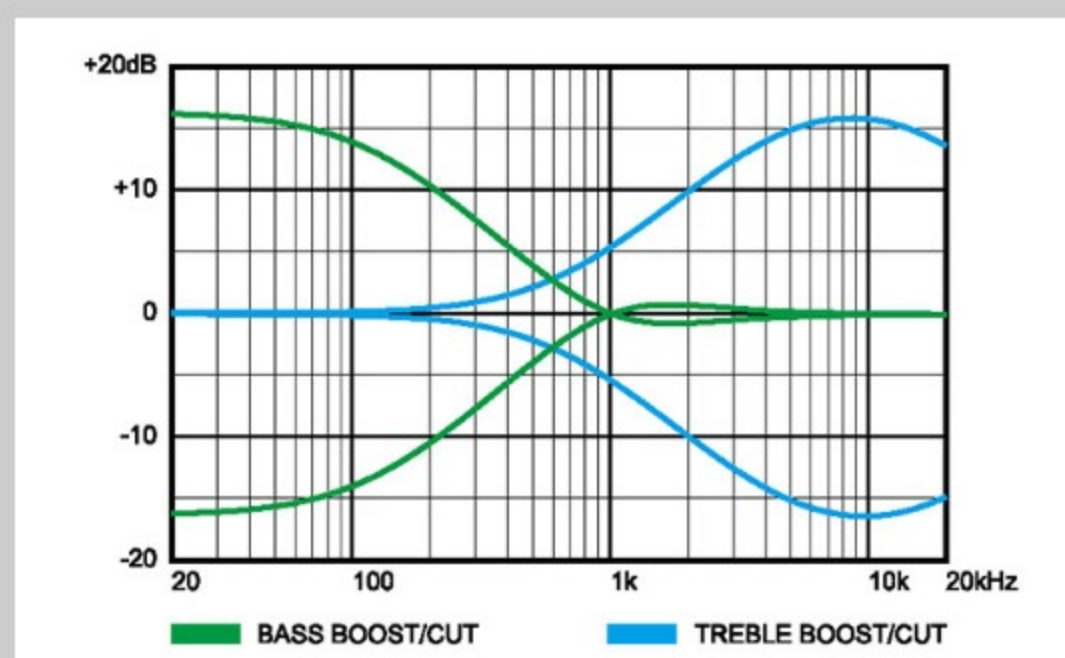

FREQUENCY RESPONSE

OTHERS

Hardshell case included