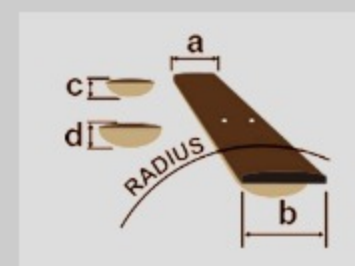

SDB3

COLOR VARIATION :

PW : Pearl White

ARTIST DETAIL >

SPEC

SPECS

neck type	SDB / 5pc Maple/Walnut neck
top/back/body	Nyatoh body
fretboard	Bound Rosewood fretboard / Acrylic iron cross inlay
fret	Medium frets
number of frets	22
bridge	MR4 bridge
string space	19mm
neck pickup	PFR-N4(Black Pole Piece) neck pickup (Passive)
bridge pickup	PFR-B4(Black Pole Piece) bridge pickup (Passive)
equaliser	Ibanez Custom Electronics 2-band EQ
factory tuning	1D#,2A#,3F,4C
strings	D'Addario® EXL
string gauge	.060/.080/.100/.120
hardware color	Cosmo black

NECK DIMENSIONS

Scale :	864mm/34"
a : Width	43mm at NUT
b : Width	60mm at 22F
c : Thickness	22.5mm at 1F
d : Thickness	22.5mm at 12F
Radius :	305mmR

DESCRIPTION +

CONTROLS

DESCRIPTION

+

OTHER FEATURES

- Recommended Bag IBB540-BK
- Hardshell case included
- Gotoh® machine heads