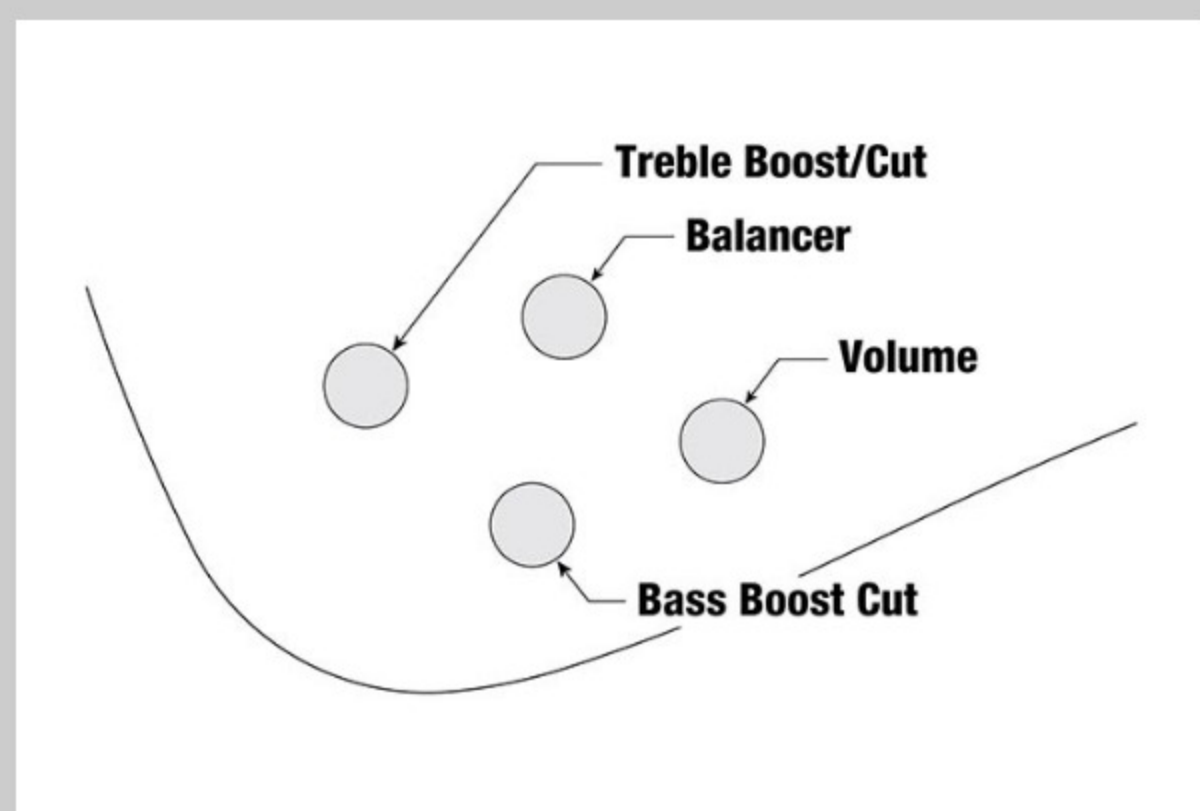

SDB3

COLOR VARIATION :

PW : Pearl White

ARTIST DETAIL >

SPEC

SPECS

neck type	SDB / 5pc Maple/Walnut neck
top/back/body	Nyatoh body
fretboard	Bound Rosewood fretboard / Acrylic iron cross inlay
fret	Medium frets
number of frets	22
bridge	MR4 bridge
string space	19mm
neck pickup	PFR-N4(Black Pole Piece) neck pickup (Passive)
bridge pickup	PFR-B4(Black Pole Piece) bridge pickup (Passive)
equaliser	Ibanez Custom Electronics 2-band EQ
factory tuning	1D#,2A#,3F,4C
strings	D'Addario® EXL
string gauge	.060/.080/.100/.120
hardware color	Cosmo black

NECK DIMENSIONS

Scale :	864mm/34"
a : Width	43mm at NUT
b : Width	60mm at 22F
c : Thickness	22.5mm at 1F
d : Thickness	22.5mm at 12F
Radius :	305mmR

DESCRIPTION +

CONTROLS

DESCRIPTION

+

OTHER FEATURES

- Recommended Bag IBB540-BK
- Hardshell case included
- Gotoh® machine heads