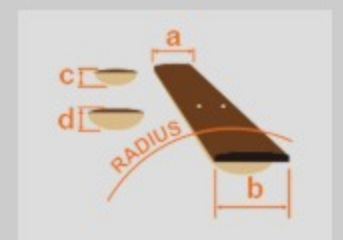

SR1100B *Premium*

SFM : Sea Foam Green Matte

COLOR VARIATION :

SHARE : [f](#) [t](#)

SPEC

SPEC

neck type	Atlas-4 / 5pc Roasted Maple/Purpleheart neck w/KTS™ TITANIUM rods
top/back/body	African Mahogany body
fretboard	Roasted Birdseye Maple fretboard / Abalone oval inlay
fret	Medium frets / Premium fret edge treatment
number of frets	24
bridge	MR5S bridge
string space	19mm
neck pickup	Nordstrand™ Big Single neck pickup (Passive)
bridge pickup	Nordstrand™ Big Single bridge pickup (Passive)
equaliser	Ibanez Custom Electronics 3-band EQ w/ EQ bypass switch (passive tone control on treble pot) & 3-way Mid frequency switch
factory tuning	1G,2D,3A,4E
strings	D'Addario® EXL165
string gauge	.045/.065/.085/.105
nut	Graph Tech® BLACK TUSQ XL® nut
hardware color	Black

NECK DIMENSIONS

Scale :	864mm/34"
a : Width	38mm at NUT
b : Width	62mm at 24F
c : Thickness	19.5mm at 1F
d : Thickness	21.5mm at 12F
Radius :	305mmR

CONTROLS

FREQUENCY RESPONSE

OTHERS

Recommended Case	MB300C
Gotoh® machine heads	