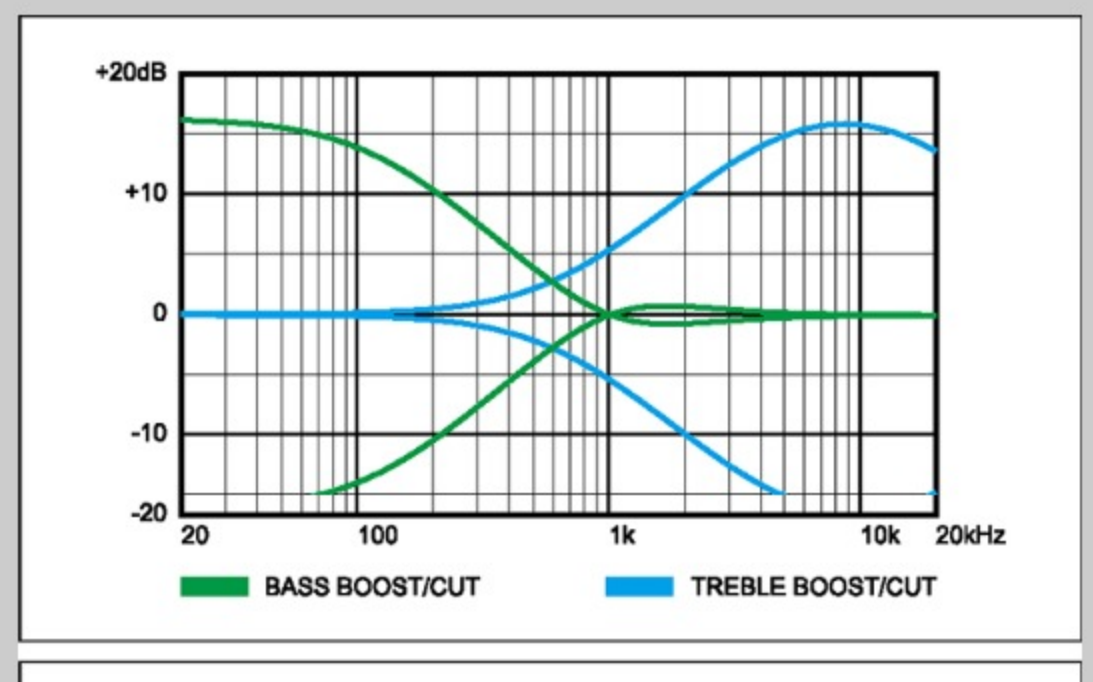

NECK DIMENSIONS

Scale :	864mm/34"
a : Width	38mm at NUT
b : Width	62mm at 24F
c : Thickness	19.5mm at 1F
d : Thickness	21.5mm at 12F
Radius :	305mmR

CONTROLS

FREQUENCY RESPONSE

OTHERS

Recommended Case	MB300C
Gotoh® machine heads	