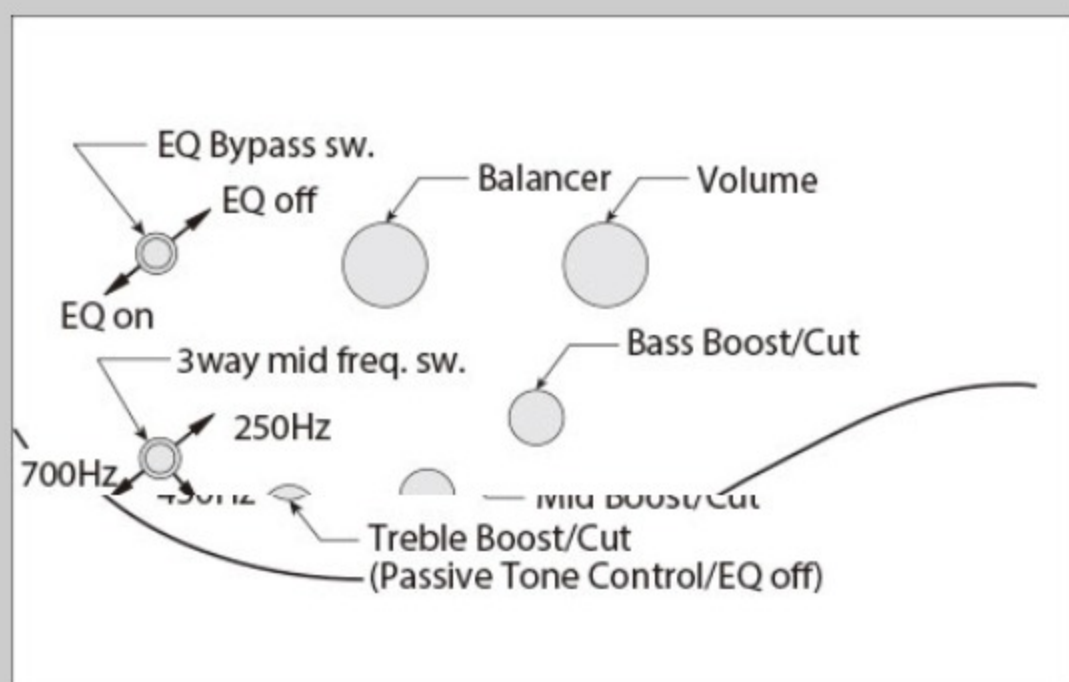

SR1100B *Premium*

SFM : Sea Foam Green Matte

COLOR VARIATION :

SHARE : [f](#) [t](#)

SPEC

SPEC

neck type	Atlas-4 / 5pc Roasted Maple/Purpleheart neck w/KTS™ TITANIUM rods
top/back/body	African Mahogany body
fretboard	Roasted Birdseye Maple fretboard / Abalone oval inlay
fret	Medium frets / Premium fret edge treatment
number of frets	24
bridge	MR5S bridge
string space	19mm
neck pickup	Nordstrand™ Big Single neck pickup (Passive)
bridge pickup	Nordstrand™ Big Single bridge pickup (Passive)
equaliser	Ibanez Custom Electronics 3-band EQ w/ EQ bypass switch (passive tone control on treble pot) & 3-way Mid frequency switch
factory tuning	1G,2D,3A,4E
strings	D'Addario® EXL165
string gauge	.045/.065/.085/.105
nut	Graph Tech® BLACK TUSQ XL® nut
hardware color	Black

NECK DIMENSIONS

Scale :	864mm/34"
a : Width	38mm at NUT
b : Width	62mm at 24F
c : Thickness	19.5mm at 1F
d : Thickness	21.5mm at 12F
Radius :	305mmR

CONTROLS

FREQUENCY RESPONSE

OTHERS

Recommended Case	MB300C
Gotoh® machine heads	