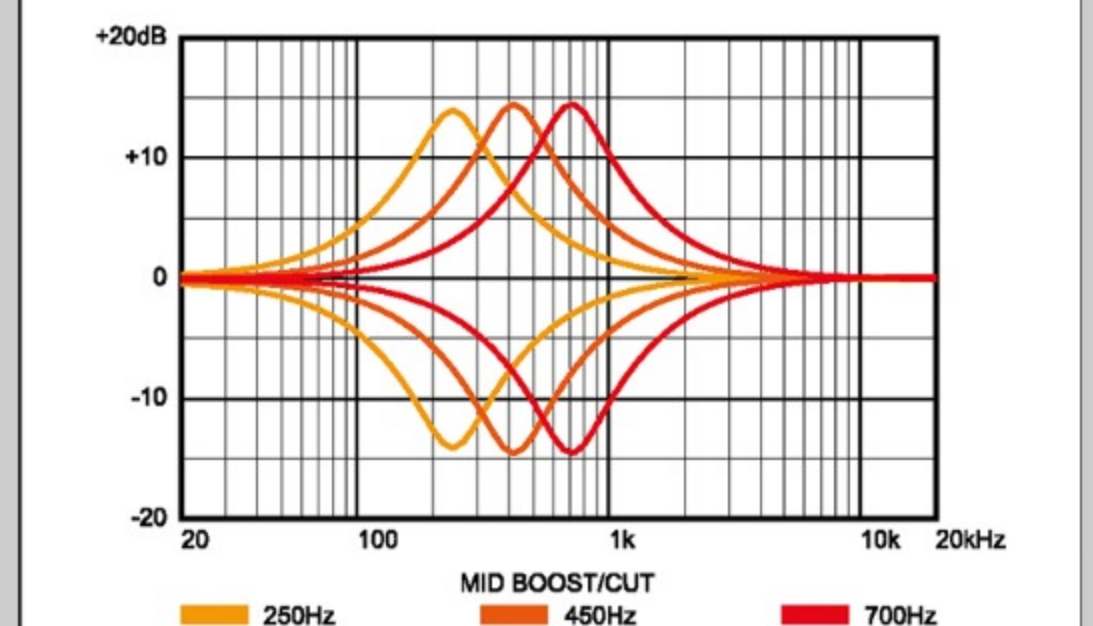

SR1100B *Premium*

SFM : Sea Foam Green Matte

COLOR VARIATION :

SHARE : [f](#) [t](#)

SPEC

SPEC

neck type	Atlas-4 / 5pc Roasted Maple/Purpleheart neck w/KTS™ TITANIUM rods
top/back/body	African Mahogany body
fretboard	Roasted Birdseye Maple fretboard / Abalone oval inlay
fret	Medium frets / Premium fret edge treatment
number of frets	24
bridge	MR5S bridge
string space	19mm
neck pickup	Nordstrand™ Big Single neck pickup (Passive)
bridge pickup	Nordstrand™ Big Single bridge pickup (Passive)
equaliser	Ibanez Custom Electronics 3-band EQ w/ EQ bypass switch (passive tone control on treble pot) & 3-way Mid frequency switch
factory tuning	1G,2D,3A,4E
strings	D'Addario® EXL165
string gauge	.045/.065/.085/.105
nut	Graph Tech® BLACK TUSQ XL® nut
hardware color	Black

NECK DIMENSIONS

Scale :	864mm/34"
a : Width	38mm at NUT
b : Width	62mm at 24F
c : Thickness	19.5mm at 1F
d : Thickness	21.5mm at 12F
Radius :	305mmR

CONTROLS

FREQUENCY RESPONSE

OTHERS

Recommended Case	MB300C
Gotoh® machine heads	