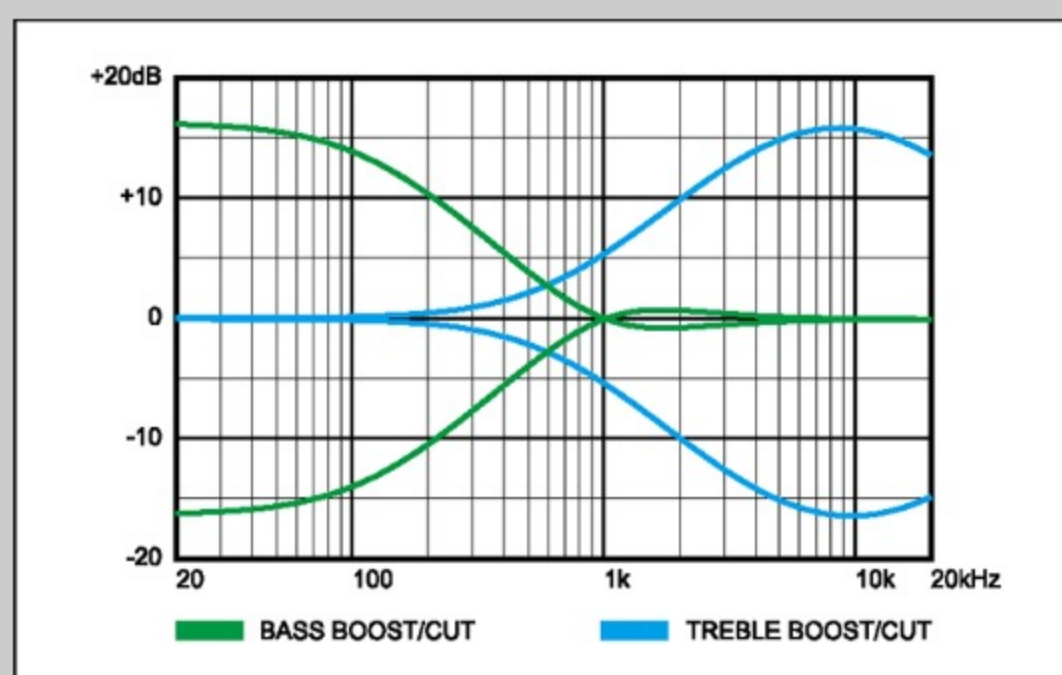

NECK DIMENSIONS

Scale :	864mm/34"
a : Width	45mm at NUT
b : Width	68mm at 24F
c : Thickness	19.5mm at 1F
d : Thickness	21.5mm at 12F
Radius :	305mmR

CONTROLS

FREQUENCY RESPONSE

OTHERS

Recommended Case
Gotoh® machine heads