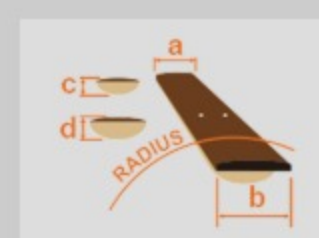

SR1105B *Premium*

SR

PWM : Pearl White Matte

COLOR VARIATION :

SHARE :

SPEC

SPEC

neck type	Atlas-5 / 5pc Roasted Maple/Purpleheart neck w/KTS™ TITANIUM rods
top/back/body	African Mahogany body
fretboard	Roasted Birdseye Maple fretboard / Abalone oval inlay
fret	Medium frets / Premium fret edge treatment
number of frets	24
bridge	MR55 bridge
string space	16.5mm
neck pickup	Nordstrand™ Big Single neck pickup (Passive)
bridge pickup	Nordstrand™ Big Single bridge pickup (Passive)
equaliser	Ibanez Custom Electronics 3-band EQ w/ EQ bypass switch (passive tone control on treble pot) & 3-way Mid frequency switch
factory tuning	1G,2D,3A,4E,5B
strings	D'Addario® EXL165 + .130
string gauge	.045/.065/.085/.105/.130
nut	Graph Tech® BLACK TUSQ XL® nut
hardware color	Black

NECK DIMENSIONS

Scale :	864mm/34"
a : Width	45mm at NUT
b : Width	68mm at 24F
c : Thickness	19.5mm at 1F
d : Thickness	21.5mm at 12F
Radius :	305mmR

CONTROLS

FREQUENCY RESPONSE

OTHERS

Recommended Case
Gotoh® machine heads