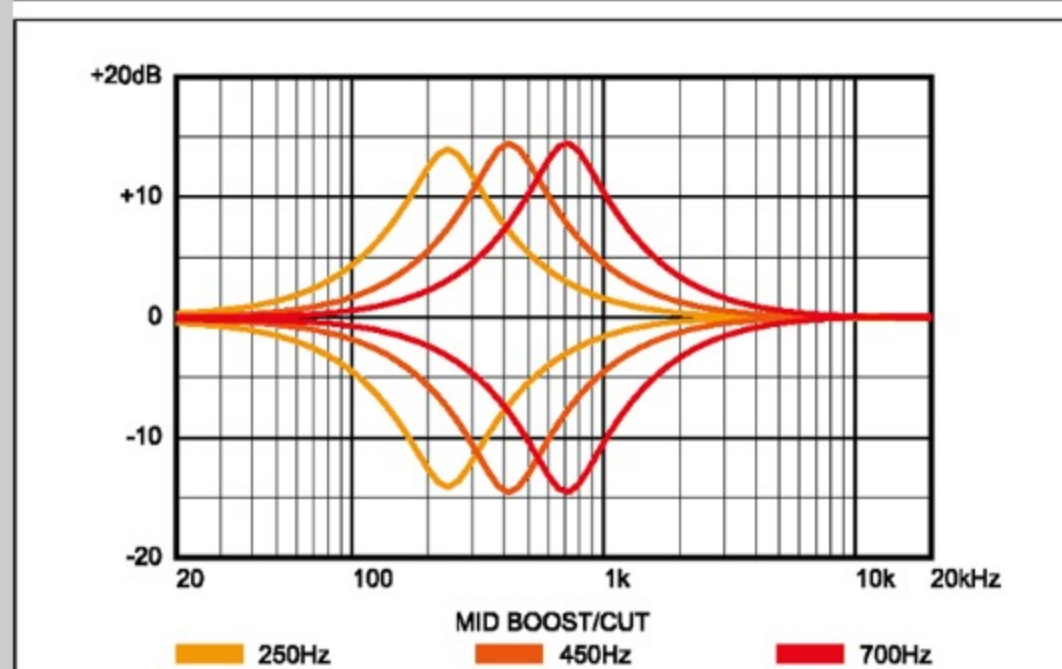

SR1105B *Premium*

SR

PWM : Pearl White Matte

COLOR VARIATION :

SHARE :

SPEC

SPEC

neck type	Atlas-5 / 5pc Roasted Maple/Purpleheart neck w/KTS™ TITANIUM rods
top/back/body	African Mahogany body
fretboard	Roasted Birdseye Maple fretboard / Abalone oval inlay
fret	Medium frets / Premium fret edge treatment
number of frets	24
bridge	MR55 bridge
string space	16.5mm
neck pickup	Nordstrand™ Big Single neck pickup (Passive)
bridge pickup	Nordstrand™ Big Single bridge pickup (Passive)
equaliser	Ibanez Custom Electronics 3-band EQ w/ EQ bypass switch (passive tone control on treble pot) & 3-way Mid frequency switch
factory tuning	1G,2D,3A,4E,5B
strings	D'Addario® EXL165 + .130
string gauge	.045/.065/.085/.105/.130
nut	Graph Tech® BLACK TUSQ XL® nut
hardware color	Black

NECK DIMENSIONS

Scale :	864mm/34"
a : Width	45mm at NUT
b : Width	68mm at 24F
c : Thickness	19.5mm at 1F
d : Thickness	21.5mm at 12F
Radius :	305mmR

CONTROLS

FREQUENCY RESPONSE

OTHERS

Recommended Case
Gotoh® machine heads