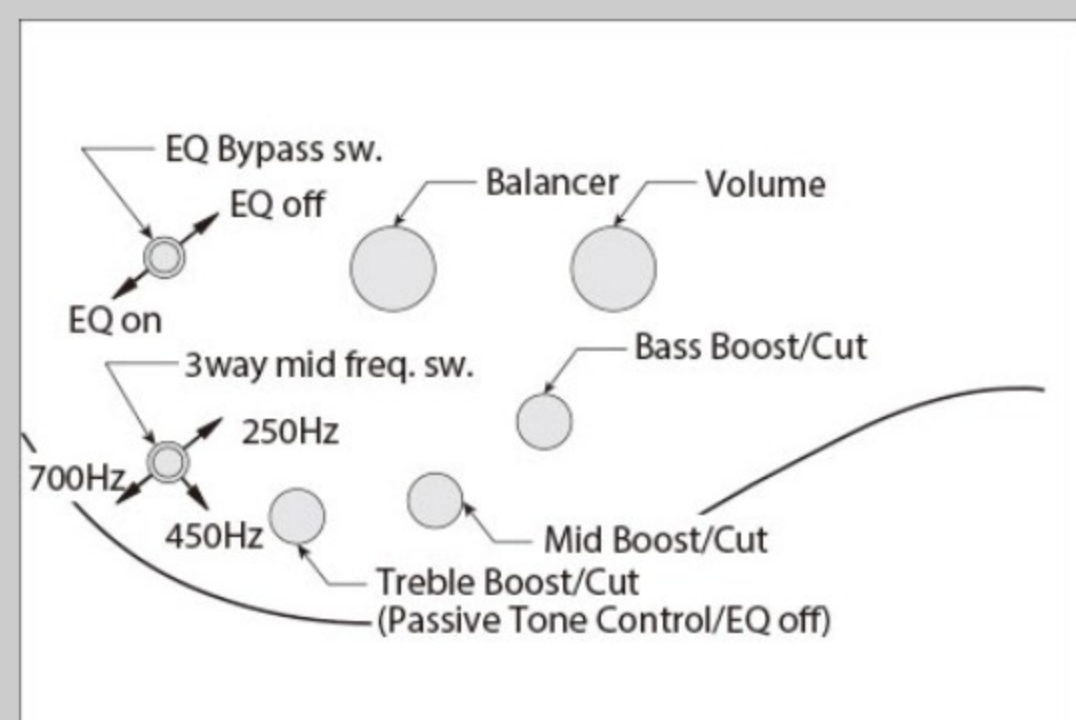

SR1105B *Premium*

SR

PWM : Pearl White Matte

COLOR VARIATION :

SHARE :

SPEC

SPEC

neck type	Atlas-5 / 5pc Roasted Maple/Purpleheart neck w/KTS™ TITANIUM rods
top/back/body	African Mahogany body
fretboard	Roasted Birdseye Maple fretboard / Abalone oval inlay
fret	Medium frets / Premium fret edge treatment
number of frets	24
bridge	MR55 bridge
string space	16.5mm
neck pickup	Nordstrand™ Big Single neck pickup (Passive)
bridge pickup	Nordstrand™ Big Single bridge pickup (Passive)
equaliser	Ibanez Custom Electronics 3-band EQ w/ EQ bypass switch (passive tone control on treble pot) & 3-way Mid frequency switch
factory tuning	1G,2D,3A,4E,5B
strings	D'Addario® EXL165 + .130
string gauge	.045/.065/.085/.105/.130
nut	Graph Tech® BLACK TUSQ XL® nut
hardware color	Black

NECK DIMENSIONS

Scale :	864mm/34"
a : Width	45mm at NUT
b : Width	68mm at 24F
c : Thickness	19.5mm at 1F
d : Thickness	21.5mm at 12F
Radius :	305mmR

CONTROLS

FREQUENCY RESPONSE

OTHERS

Recommended Case
Gotoh® machine heads