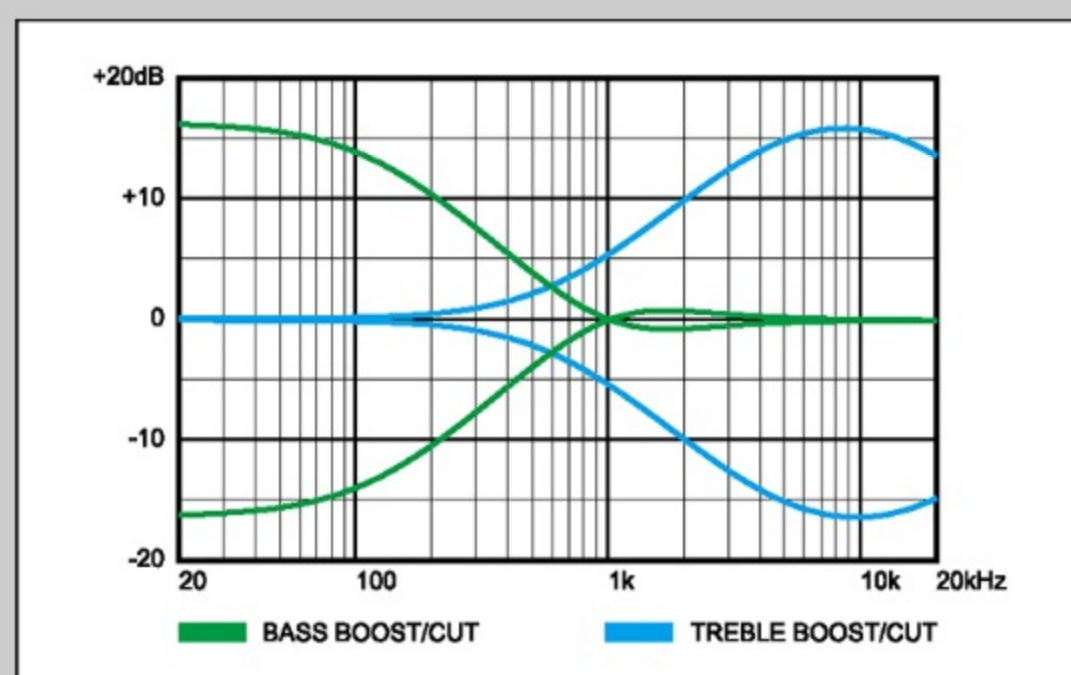

FREQUENCY RESPONSE

OTHERS

Recommended Case	MB300C
Gotoh® machine heads	
Gig bag included