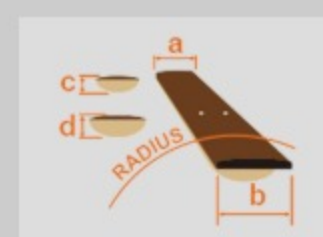

# SR1300 *Premium*

NTF : Natural Flat

COLOR VARIATION : 

SHARE :  

### SPEC

neck type	Atlas-4 / 5pc Panga Panga/Purpleheart neck w/KTS™ TITANIUM rods
top/back/body	Ash/Walnut top / African Mahogany body
fretboard	Bound Panga Panga fretboard / Abalone oval inlay
fret	Medium frets / Premium fret edge treatment
number of frets	24
bridge	MR5S bridge
string space	19mm
neck pickup	Nordstrand™ Big Single neck pickup (Passive)
bridge pickup	Nordstrand™ Big Single bridge pickup (Passive)
equaliser	Ibanez Custom Electronics 3-band EQ w/ EQ bypass switch (passive tone control on treble pot) & 3-way Mid frequency switch
factory tuning	1G,2D,3A,4E
strings	D'Addario XL®
string gauge	.045/.065/.085/.105
nut	Graph Tech® BLACK TUSQ XL®
hardware color	Gold

### NECK DIMENSIONS

Scale :	864mm/34"
a : Width	38mm at NUT
b : Width	62mm at 24F
c : Thickness	19.5mm at 1F
d : Thickness	21.5mm at 12F
Radius :	305mmR