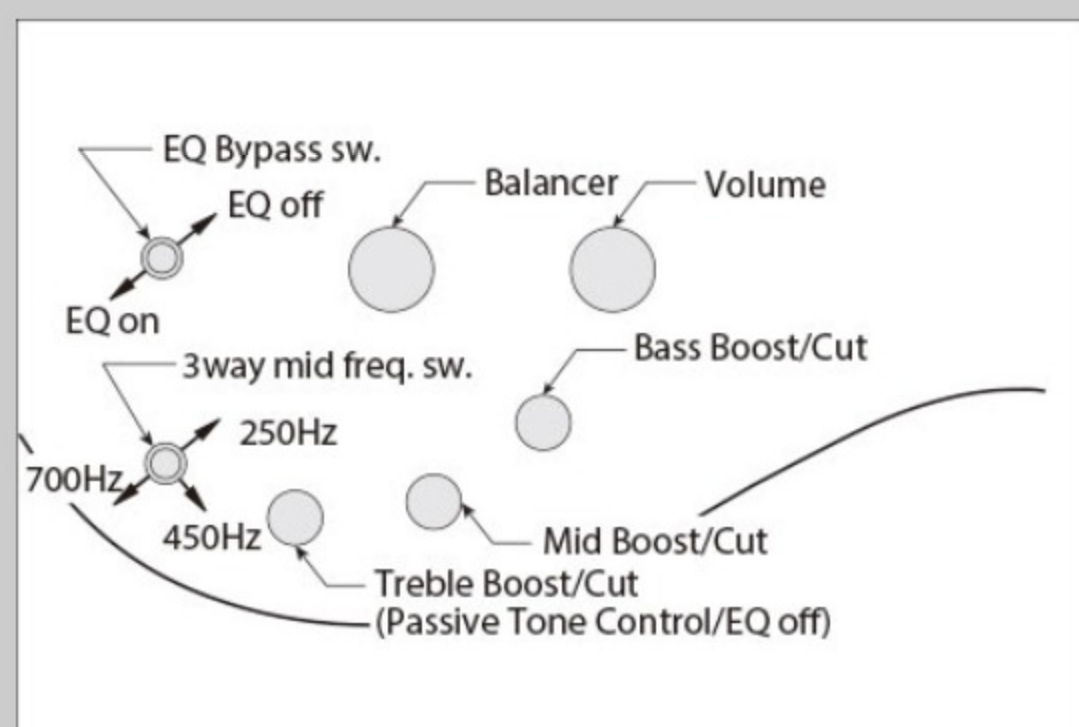

SR1300 *Premium*

NTF : Natural Flat

COLOR VARIATION :

SHARE :

SPEC

SPEC

neck type	Atlas-4 / 5pc Panga Panga/Purpleheart neck w/KTS™ TITANIUM rods
top/back/body	Ash/Walnut top / African Mahogany body
fretboard	Bound Panga Panga fretboard / Abalone oval inlay
fret	Medium frets / Premium fret edge treatment
number of frets	24
bridge	MR5S bridge
string space	19mm
neck pickup	Nordstrand™ Big Single neck pickup (Passive)
bridge pickup	Nordstrand™ Big Single bridge pickup (Passive)
equaliser	Ibanez Custom Electronics 3-band EQ w/ EQ bypass switch (passive tone control on treble pot) & 3-way Mid frequency switch
factory tuning	1G,2D,3A,4E
strings	D'Addario XL®
string gauge	.045/.065/.085/.105
nut	Graph Tech® BLACK TUSQ XL®
hardware color	Gold

NECK DIMENSIONS

Scale :	864mm/34"
a : Width	38mm at NUT
b : Width	62mm at 24F
c : Thickness	19.5mm at 1F
d : Thickness	21.5mm at 12F
Radius :	305mmR

CONTROLS

FREQUENCY RESPONSE

OTHERS

Recommended Case	MB300C
Gotoh® machine heads	
Gig bag included