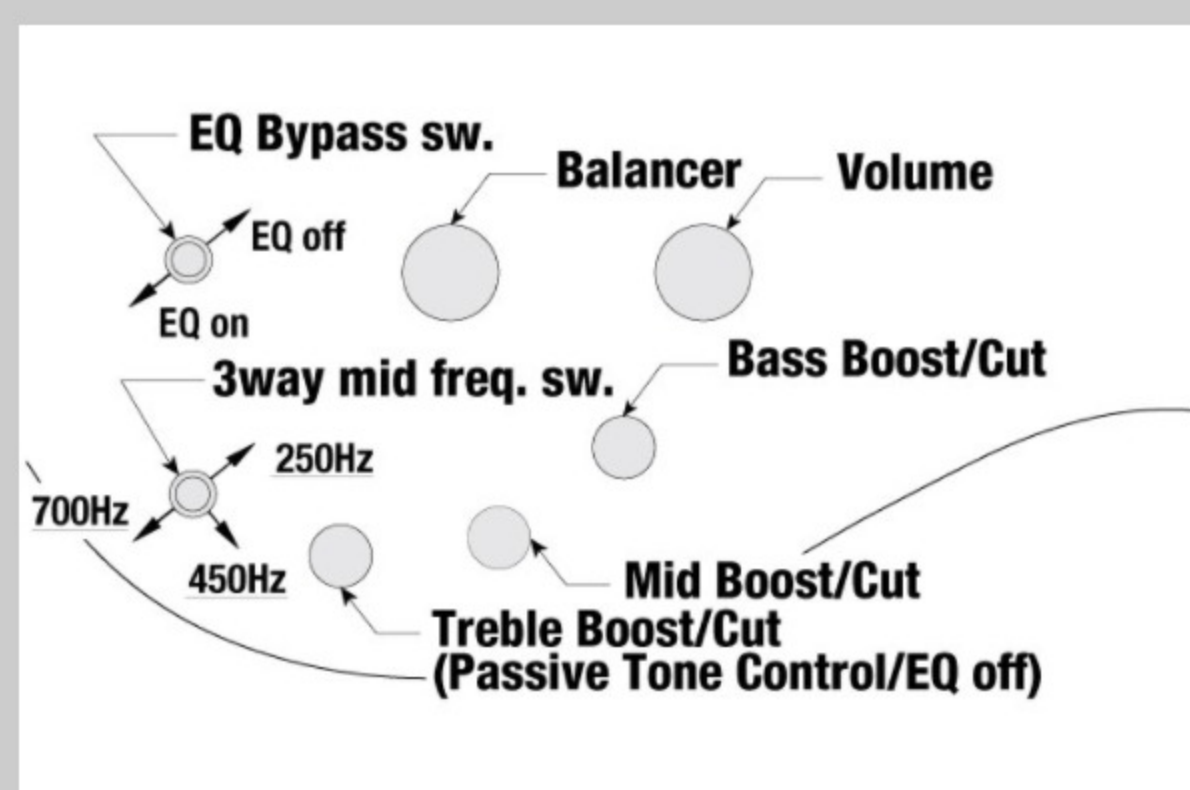

SR1300SB *Premium*

COLOR VARIATION :

MGL : Magic Wave Low Gloss

SHARE :

SPEC

SPECS

neck type	Atlas-4 / 5pc Panga Panga/Purpleheart neck w/KTS™ TITANIUM rods
top/back/body	Sandblasted Ash/Pangapanga top / African Mahogany body
fretboard	Bound Panga Panga fretboard / Abalone oval inlay
fret	Medium frets / Premium fret edge treatment
number of frets	24
bridge	MR5S bridge
string space	19mm
neck pickup	Nordstrand™ Big Break neck pickup (Passive)
bridge pickup	Nordstrand™ Big Break bridge pickup (Passive)
equaliser	Ibanez Custom Electronics 3-band EQ w/ EQ bypass switch (passive tone control on treble pot), 3-way Mid frequency switch
factory tuning	1G,2D,3A,4E
strings	D'Addario® EXL165
string gauge	.045/.065/.085/.105
nut	Graph Tech® BLACK TUSQ XL® nut
hardware color	Black

NECK DIMENSIONS

Scale :	864mm
a : Width	38mm at NUT
b : Width	62mm at 24F
c : Thickness	19.5mm at 1F
d : Thickness	21.5mm at 12F
Radius :	305mmR

DESCRIPTION +

CONTROLS

DESCRIPTION +

FREQUENCY RESPONSE

DESCRIPTION +