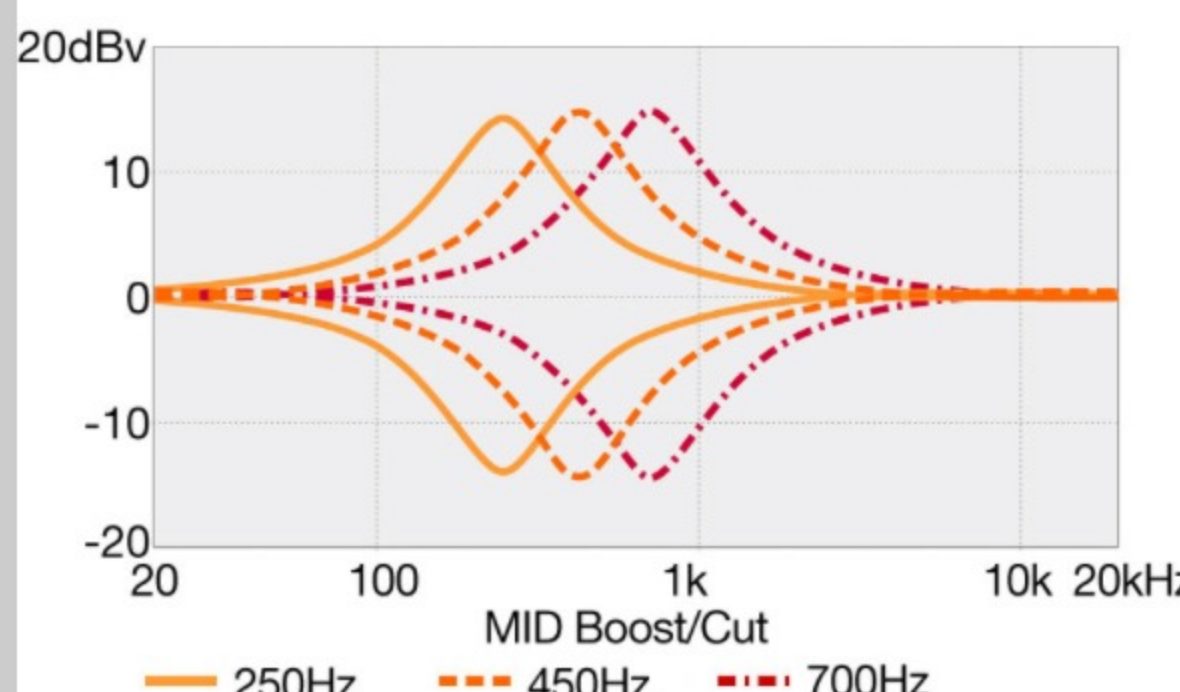

SR1300SB *Premium*

COLOR VARIATION :

MGL : Magic Wave Low Gloss

SHARE :

SPEC

SPECS

neck type	Atlas-4 / 5pc Panga Panga/Purpleheart neck w/KTS™ TITANIUM rods
top/back/body	Sandblasted Ash/Pangapanga top / African Mahogany body
fretboard	Bound Panga Panga fretboard / Abalone oval inlay
fret	Medium frets / Premium fret edge treatment
number of frets	24
bridge	MR5S bridge
string space	19mm
neck pickup	Nordstrand™ Big Break neck pickup (Passive)
bridge pickup	Nordstrand™ Big Break bridge pickup (Passive)
equaliser	Ibanez Custom Electronics 3-band EQ w/ EQ bypass switch (passive tone control on treble pot), 3-way Mid frequency switch
factory tuning	1G,2D,3A,4E
strings	D'Addario® EXL165
string gauge	.045/.065/.085/.105
nut	Graph Tech® BLACK TUSQ XL® nut
hardware color	Black

NECK DIMENSIONS

Scale :	864mm
a : Width	38mm at NUT
b : Width	62mm at 24F
c : Thickness	19.5mm at 1F
d : Thickness	21.5mm at 12F
Radius :	305mmR

DESCRIPTION +

CONTROLS

DESCRIPTION +

FREQUENCY RESPONSE

DESCRIPTION +