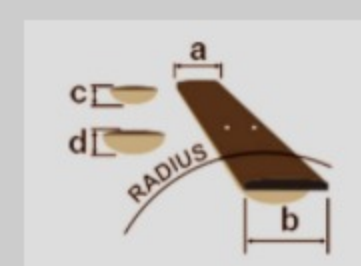

SR1300SB *Premium*

COLOR VARIATION :

MGL : Magic Wave Low Gloss

SHARE :

SPEC

SPECS

neck type	Atlas-4 / 5pc Panga Panga/Purpleheart neck w/KTS™ TITANIUM rods
top/back/body	Sandblasted Ash/Pangapanga top / African Mahogany body
fretboard	Bound Panga Panga fretboard / Abalone oval inlay
fret	Medium frets / Premium fret edge treatment
number of frets	24
bridge	MR5S bridge
string space	19mm
neck pickup	Nordstrand™ Big Break neck pickup (Passive)
bridge pickup	Nordstrand™ Big Break bridge pickup (Passive)
equaliser	Ibanez Custom Electronics 3-band EQ w/ EQ bypass switch (passive tone control on treble pot), 3-way Mid frequency switch
factory tuning	1G,2D,3A,4E
strings	D'Addario® EXL165
string gauge	.045/.065/.085/.105
nut	Graph Tech® BLACK TUSQ XL® nut
hardware color	Black

NECK DIMENSIONS

Scale :	864mm
a : Width	38mm at NUT
b : Width	62mm at 24F
c : Thickness	19.5mm at 1F
d : Thickness	21.5mm at 12F
Radius :	305mmR

DESCRIPTION +

CONTROLS

DESCRIPTION +

FREQUENCY RESPONSE

DESCRIPTION +