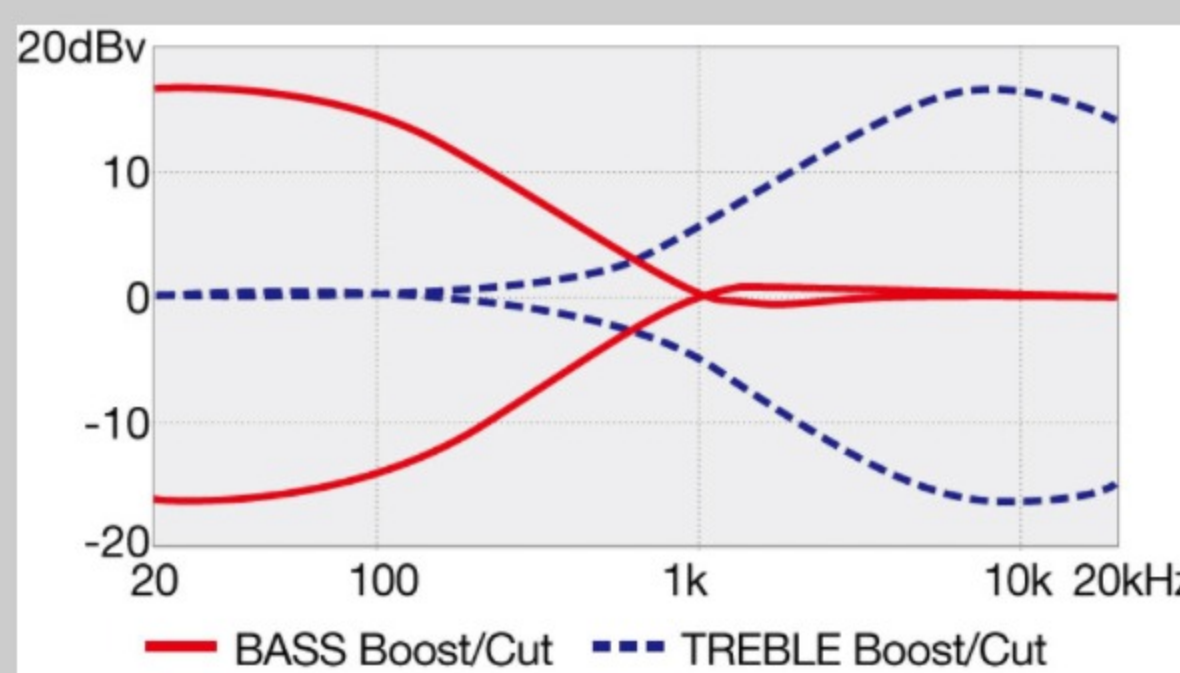

NECK DIMENSIONS

Scale :	864mm
a : Width	38mm at NUT
b : Width	62mm at 24F
c : Thickness	19.5mm at 1F
d : Thickness	21.5mm at 12F
Radius :	305mmR

DESCRIPTION +

CONTROLS

DESCRIPTION +

FREQUENCY RESPONSE

DESCRIPTION +