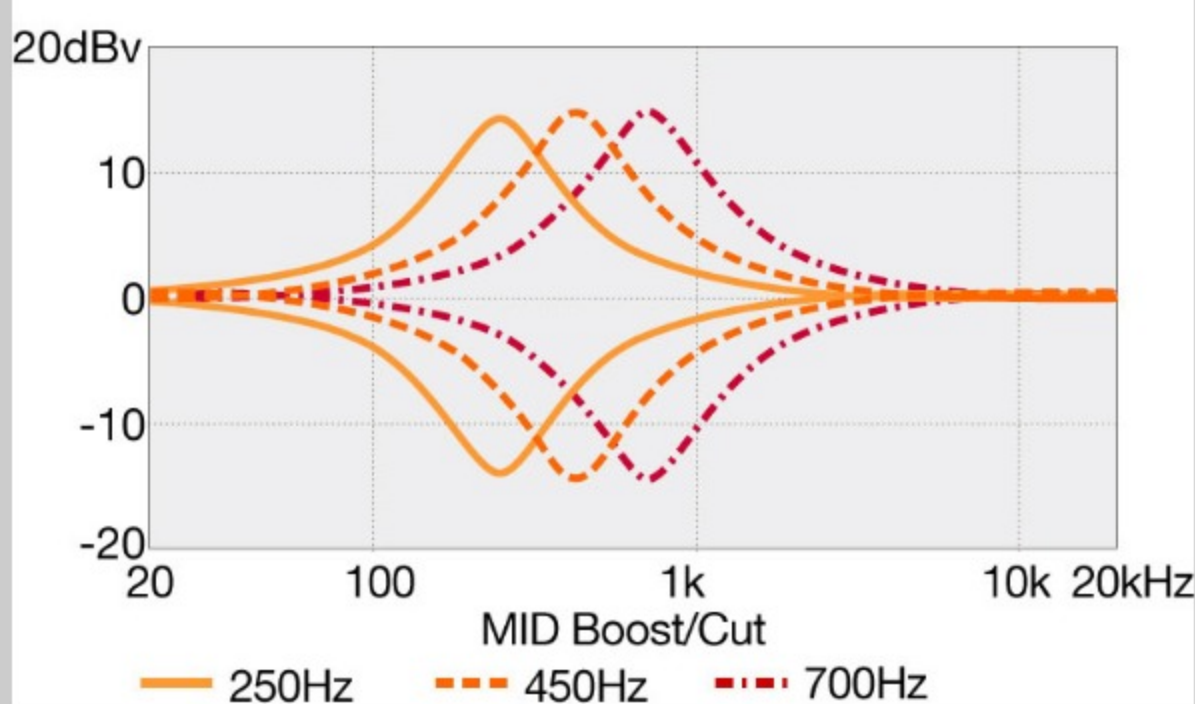

SR1300SB *Premium*

SR

COLOR VARIATION :

MGL : Magic Wave Low Gloss

SPEC

SPECS

neck type	Atlas-4 / 5pc Panga Panga/Purpleheart neck w/KTS™ TITANIUM rods
top/back/body	Sandblasted Ash/Pangapanga top / African Mahogany body
fretboard	Bound Panga Panga fretboard / Abalone oval inlay
fret	Medium frets / Premium fret edge treatment
number of frets	24
bridge	MR5S bridge
string space	19mm
neck pickup	Nordstrand™ Big Break neck pickup (Passive)
bridge pickup	Nordstrand™ Big Break bridge pickup (Passive)
equaliser	Ibanez Custom Electronics 3-band EQ w/ EQ bypass switch (passive tone control on treble pot), 3-way Mid frequency switch
factory tuning	1G,2D,3A,4E
strings	D'Addario® EXL165
string gauge	.045/.065/.085/.105
nut	Graph Tech® BLACK TUSQ XL® nut
hardware color	Black

NECK DIMENSIONS

Scale :	864mm/34"
a : Width	38mm at NUT
b : Width	62mm at 24F
c : Thickness	19.5mm at 1F
d : Thickness	21.5mm at 12F
Radius :	305mmR

DESCRIPTION +

CONTROLS

DESCRIPTION +

FREQUENCY RESPONSE

DESCRIPTION +