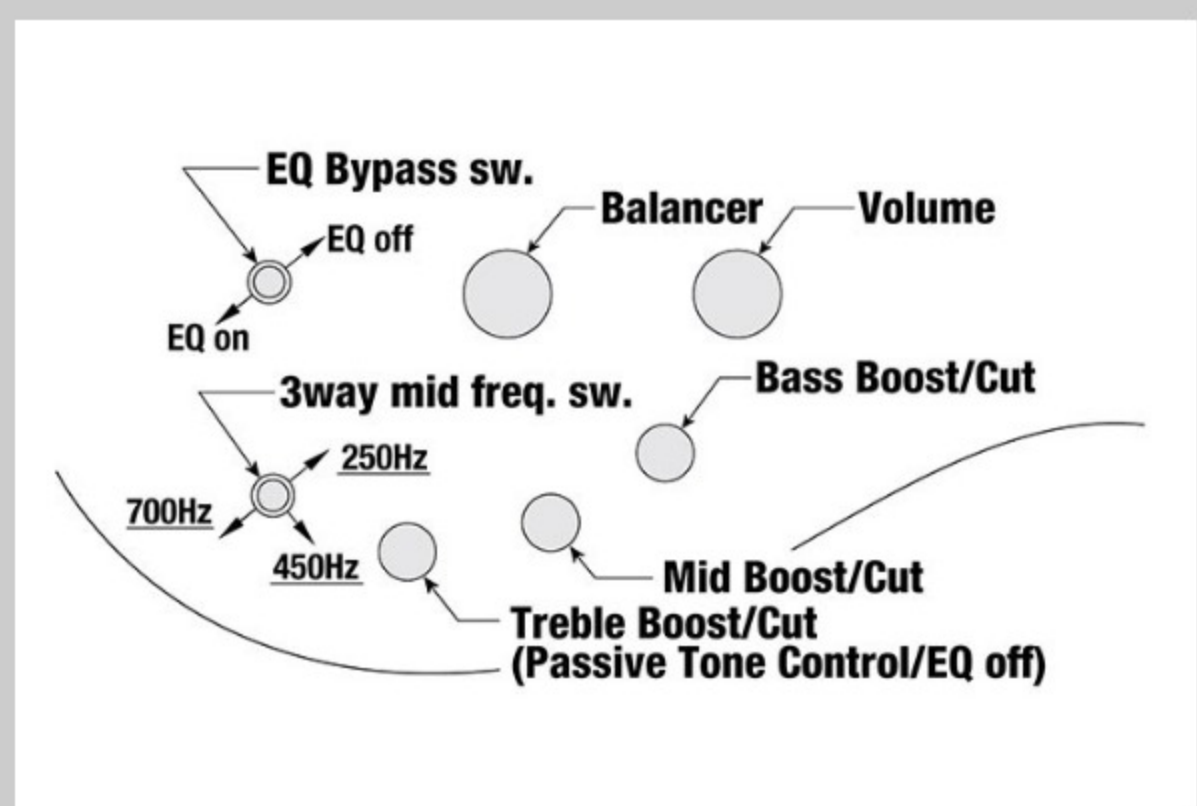

SR1300SB *Premium*

SR

COLOR VARIATION :

MGL : Magic Wave Low Gloss

SPEC

SPECS

neck type	Atlas-4 / 5pc Panga Panga/Purpleheart neck w/KTS™ TITANIUM rods
top/back/body	Sandblasted Ash/Pangapanga top / African Mahogany body
fretboard	Bound Panga Panga fretboard / Abalone oval inlay
fret	Medium frets / Premium fret edge treatment
number of frets	24
bridge	MR5S bridge
string space	19mm
neck pickup	Nordstrand™ Big Break neck pickup (Passive)
bridge pickup	Nordstrand™ Big Break bridge pickup (Passive)
equaliser	Ibanez Custom Electronics 3-band EQ w/ EQ bypass switch (passive tone control on treble pot), 3-way Mid frequency switch
factory tuning	1G,2D,3A,4E
strings	D'Addario® EXL165
string gauge	.045/.065/.085/.105
nut	Graph Tech® BLACK TUSQ XL® nut
hardware color	Black

NECK DIMENSIONS

Scale :	864mm/34"
a : Width	38mm at NUT
b : Width	62mm at 24F
c : Thickness	19.5mm at 1F
d : Thickness	21.5mm at 12F
Radius :	305mmR

DESCRIPTION +

CONTROLS

DESCRIPTION +

FREQUENCY RESPONSE

DESCRIPTION +