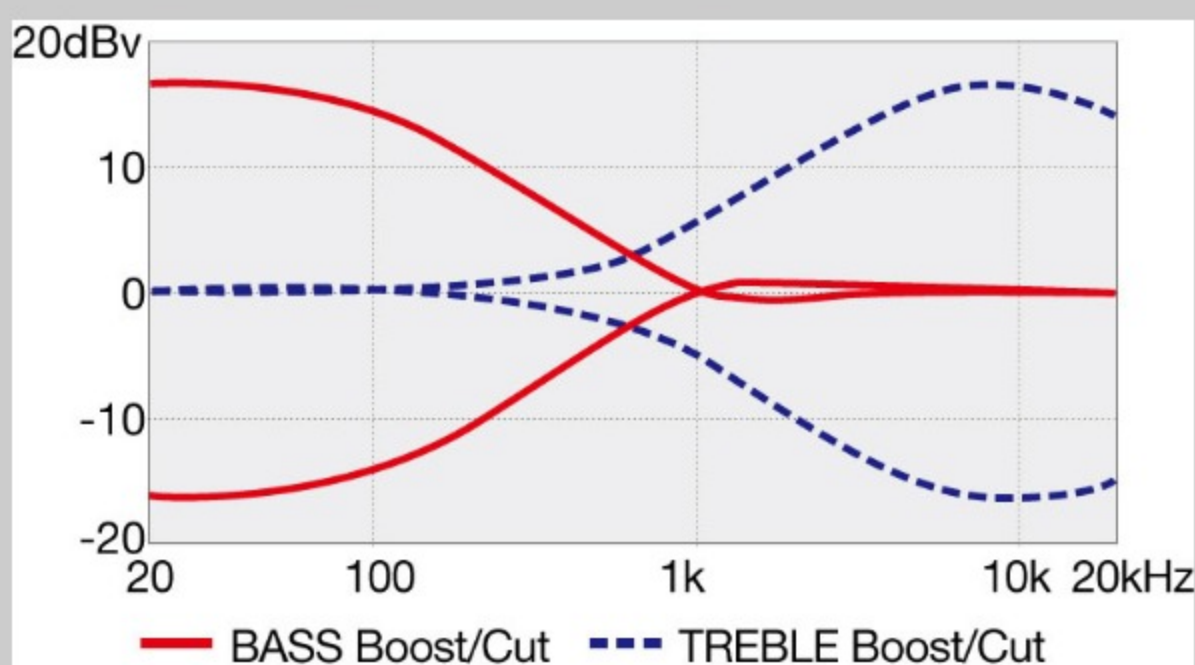

NECK DIMENSIONS

Scale :	864mm/34"
a : Width	38mm at NUT
b : Width	62mm at 24F
c : Thickness	19.5mm at 1F
d : Thickness	21.5mm at 12F
Radius :	305mmR

DESCRIPTION +

CONTROLS

DESCRIPTION +

FREQUENCY RESPONSE

DESCRIPTION +