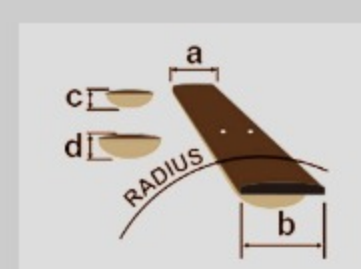

SR1300SB *Premium*

SR

COLOR VARIATION :

MGL : Magic Wave Low Gloss

SPEC

SPECS

neck type	Atlas-4 / 5pc Panga Panga/Purpleheart neck w/KTS™ TITANIUM rods
top/back/body	Sandblasted Ash/Pangapanga top / African Mahogany body
fretboard	Bound Panga Panga fretboard / Abalone oval inlay
fret	Medium frets / Premium fret edge treatment
number of frets	24
bridge	MR5S bridge
string space	19mm
neck pickup	Nordstrand™ Big Break neck pickup (Passive)
bridge pickup	Nordstrand™ Big Break bridge pickup (Passive)
equaliser	Ibanez Custom Electronics 3-band EQ w/ EQ bypass switch (passive tone control on treble pot), 3-way Mid frequency switch
factory tuning	1G,2D,3A,4E
strings	D'Addario® EXL165
string gauge	.045/.065/.085/.105
nut	Graph Tech® BLACK TUSQ XL® nut
hardware color	Black

NECK DIMENSIONS

Scale :	864mm/34"
a : Width	38mm at NUT
b : Width	62mm at 24F
c : Thickness	19.5mm at 1F
d : Thickness	21.5mm at 12F
Radius :	305mmR

DESCRIPTION +

CONTROLS

DESCRIPTION +

FREQUENCY RESPONSE

DESCRIPTION +