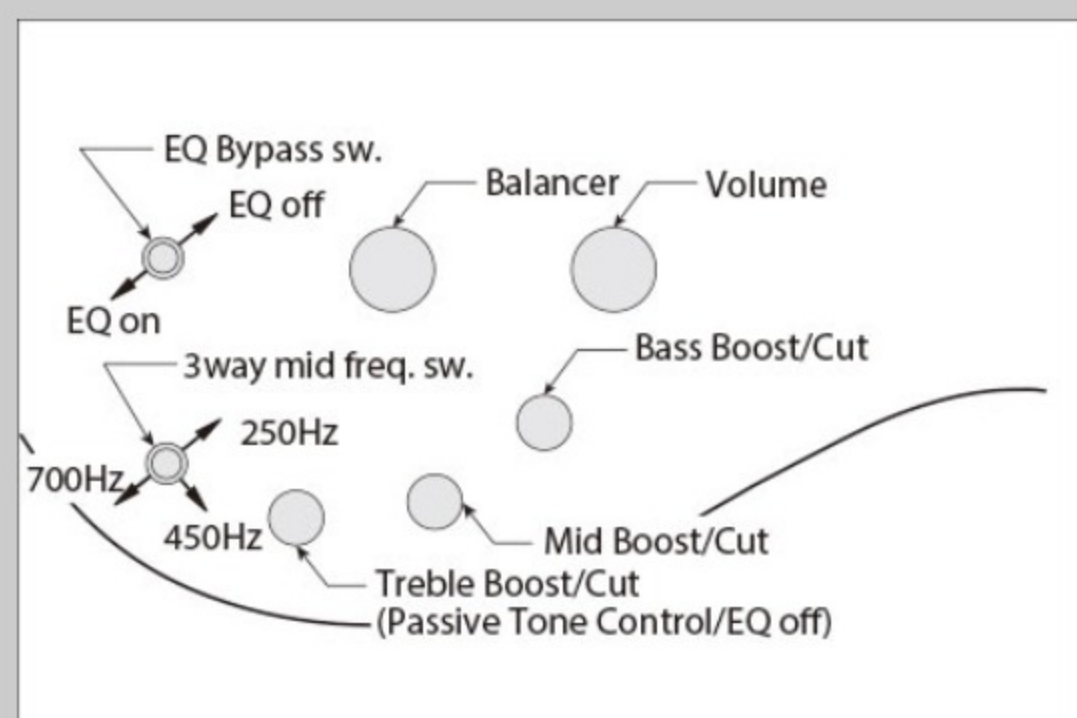

SR1305E *Premium*

NTF : Natural Flat

COLOR VARIATION : 

SHARE :  

SPEC

SPEC

neck type	Atlas-5 / 5pc Panga Panga/Purpleheart neck
top/back/body	Ash/Walnut top / Mahogany body
fretboard	Bound Panga Panga / Abalone oval inlay
fret	Medium frets / Premium fret edge treatment
bridge	MR5 bridge (16.5mm string spacing)
neck pickup	Nordstrand™ Big Single neck pickup (Passive)
bridge pickup	Nordstrand™ Big Single bridge pickup (Passive)
equaliser	Ibanez Custom Electronics 3-band EQ w/EQ bypass switch (passive tone control on treble pot) & Mid frequency switch
nut	Graph Tech® BLACK TUSQ XL® nut
hardware color	Gold

NECK DIMENSIONS

Scale :	864mm/34"
a : Width	45mm at NUT
b : Width	68mm at 24F
c : Thickness	19.5mm at 1F
d : Thickness	21.5mm at 12F
Radius :	305mmR

CONTROLS

FREQUENCY RESPONSE

OTHERS

Recommended Case MB300C