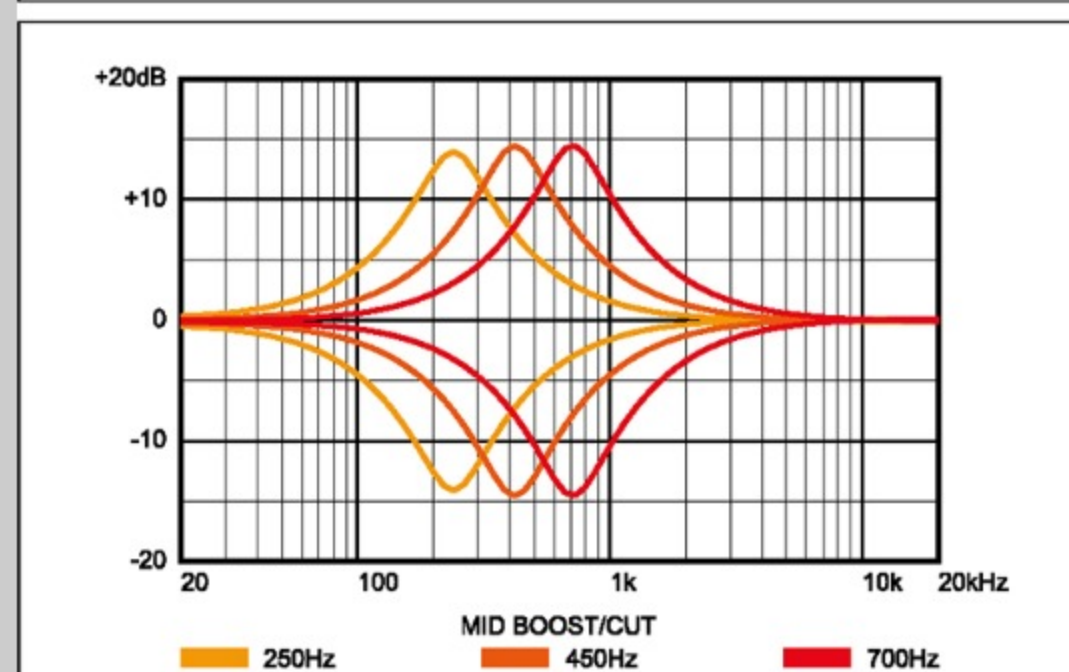

SR1305E *Premium*

NTF : Natural Flat

COLOR VARIATION : 

SHARE :  

SPEC

SPEC

neck type	Atlas-5 / 5pc Panga Panga/Purpleheart neck
top/back/body	Ash/Walnut top / Mahogany body
fretboard	Bound Panga Panga / Abalone oval inlay
fret	Medium frets / Premium fret edge treatment
bridge	MR5 bridge (16.5mm string spacing)
neck pickup	Nordstrand™ Big Single neck pickup (Passive)
bridge pickup	Nordstrand™ Big Single bridge pickup (Passive)
equaliser	Ibanez Custom Electronics 3-band EQ w/EQ bypass switch (passive tone control on treble pot) & Mid frequency switch
nut	Graph Tech® BLACK TUSQ XL® nut
hardware color	Gold

NECK DIMENSIONS

Scale :	864mm/34"
a : Width	45mm at NUT
b : Width	68mm at 24F
c : Thickness	19.5mm at 1F
d : Thickness	21.5mm at 12F
Radius :	305mmR

CONTROLS

FREQUENCY RESPONSE

OTHERS

Recommended Case MB300C