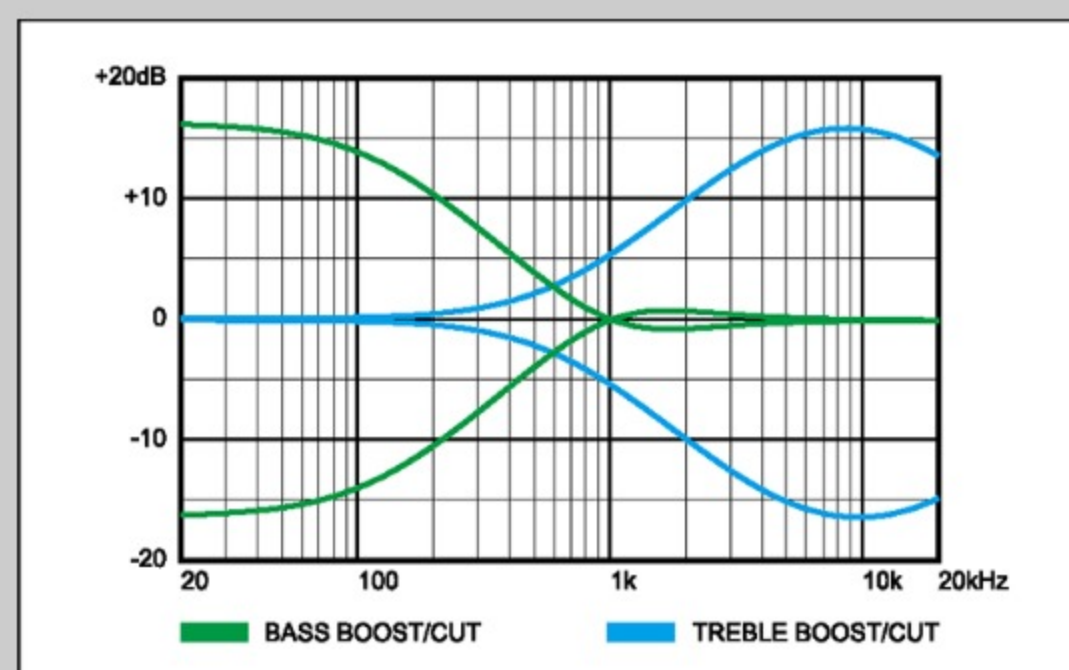

NECK DIMENSIONS

Scale :	864mm/34"
a : Width	45mm at NUT
b : Width	68mm at 24F
c : Thickness	19.5mm at 1F
d : Thickness	21.5mm at 12F
Radius :	305mmR

CONTROLS

FREQUENCY RESPONSE

OTHERS

Recommended Case MB300C