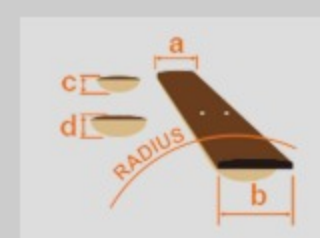

SR1305E *Premium*

NTF : Natural Flat

COLOR VARIATION : 

SHARE :  

SPEC

SPEC

neck type	Atlas-5 / 5pc Panga Panga/Purpleheart neck
top/back/body	Ash/Walnut top / Mahogany body
fretboard	Bound Panga Panga / Abalone oval inlay
fret	Medium frets / Premium fret edge treatment
bridge	MR5 bridge (16.5mm string spacing)
neck pickup	Nordstrand™ Big Single neck pickup (Passive)
bridge pickup	Nordstrand™ Big Single bridge pickup (Passive)
equaliser	Ibanez Custom Electronics 3-band EQ w/EQ bypass switch (passive tone control on treble pot) & Mid frequency switch
nut	Graph Tech® BLACK TUSQ XL® nut
hardware color	Gold

NECK DIMENSIONS

Scale :	864mm/34"
a : Width	45mm at NUT
b : Width	68mm at 24F
c : Thickness	19.5mm at 1F
d : Thickness	21.5mm at 12F
Radius :	305mmR

CONTROLS

FREQUENCY RESPONSE

OTHERS

Recommended Case MB300C