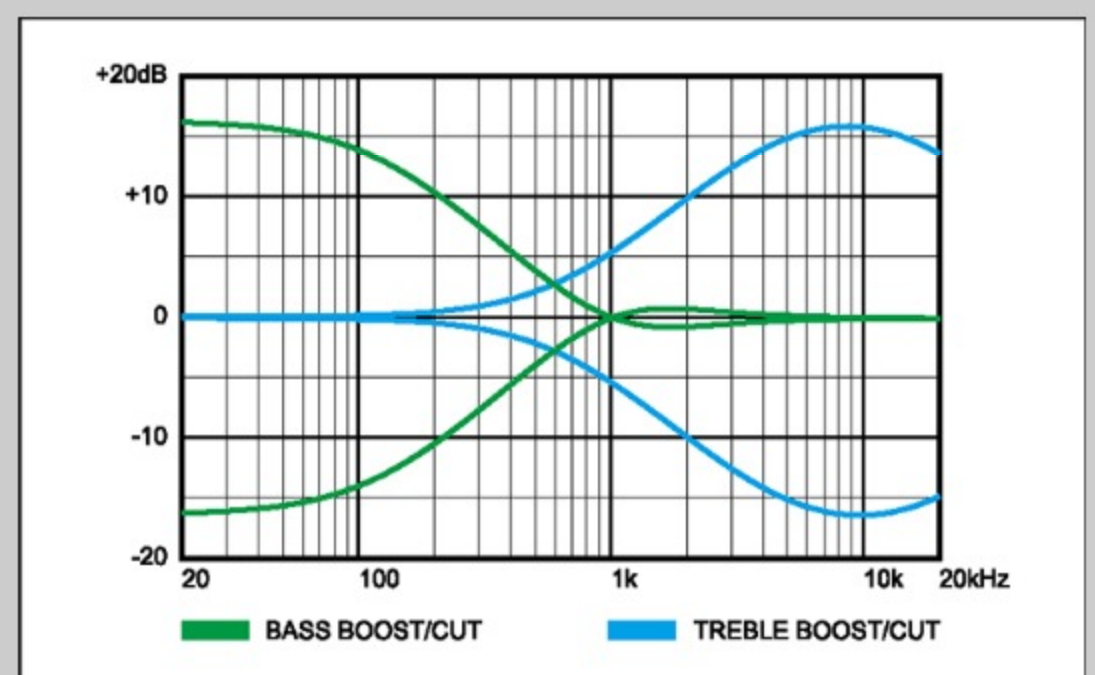

FREQUENCY RESPONSE

OTHERS

Recommended Case	MB300C
Gotoh® machine heads	
Gig bag included