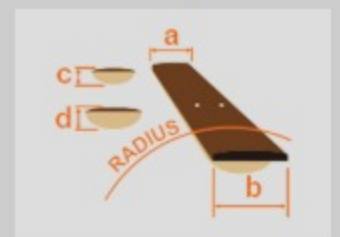

# SR1305 *Premium*

NTF : Natural Flat

COLOR VARIATION : 

SHARE :  

### SPEC

neck type	Atlas-5 / 5pc Panga Panga/Purpleheart neck w/KTS™ TITANIUM rods
top/back/body	Ash/Walnut top / African Mahogany body
fretboard	Bound Panga Panga fretboard / Abalone oval inlay
fret	Medium frets / Premium fret edge treatment
number of frets	24
bridge	MR5S bridge
string space	16.5mm
neck pickup	Nordstrand™ Big Single neck pickup (Passive)
bridge pickup	Nordstrand™ Big Single bridge pickup (Passive)
equaliser	Ibanez Custom Electronics 3-band EQ w/ EQ bypass switch (passive tone control on treble pot) & 3-way Mid frequency switch
factory tuning	1G,2D,3A,4E,5B
strings	D'Addario XL®
string gauge	.045/.065/.085/.105/.130
nut	Graph Tech® BLACK TUSQ XL®
hardware color	Gold

### NECK DIMENSIONS

Scale :	864mm/34"
a : Width	45mm at NUT
b : Width	68mm at 24F
c : Thickness	19.5mm at 1F
d : Thickness	21.5mm at 12F
Radius :	305mmR