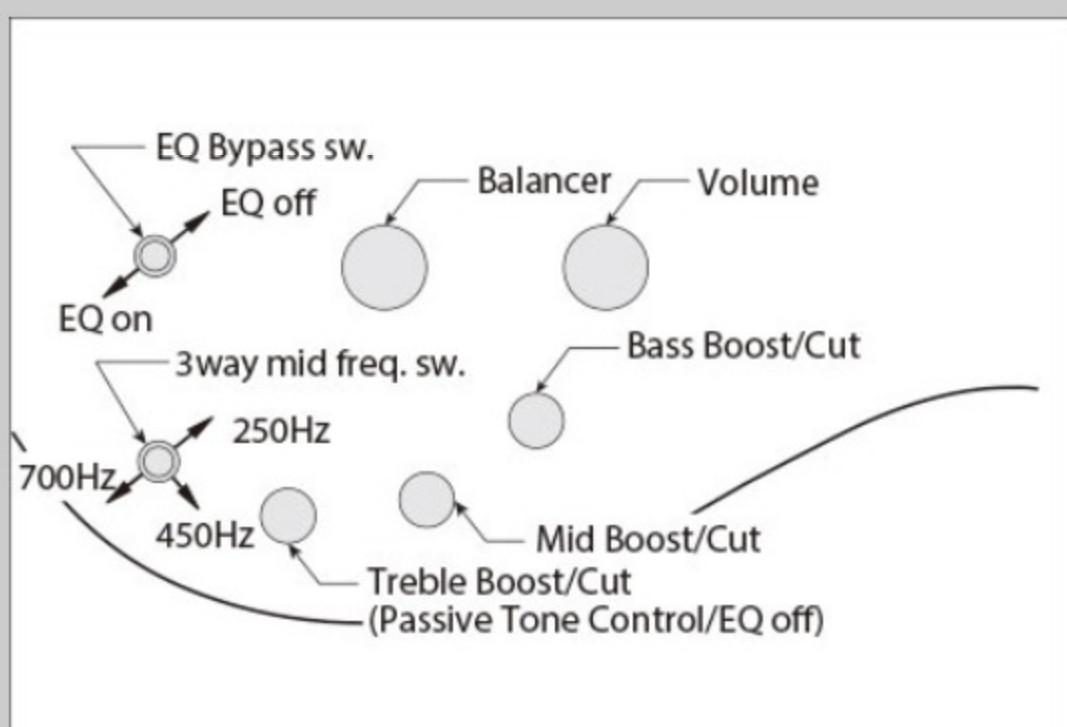

SR1305 *Premium*

NTF : Natural Flat

COLOR VARIATION :

SHARE :

SPEC

SPEC

neck type	Atlas-5 / 5pc Panga Panga/Purpleheart neck w/KTS™ TITANIUM rods
top/back/body	Ash/Walnut top / African Mahogany body
fretboard	Bound Panga Panga fretboard / Abalone oval inlay
fret	Medium frets / Premium fret edge treatment
number of frets	24
bridge	MR5S bridge
string space	16.5mm
neck pickup	Nordstrand™ Big Single neck pickup (Passive)
bridge pickup	Nordstrand™ Big Single bridge pickup (Passive)
equaliser	Ibanez Custom Electronics 3-band EQ w/ EQ bypass switch (passive tone control on treble pot) & 3-way Mid frequency switch
factory tuning	1G,2D,3A,4E,5B
strings	D'Addario XL®
string gauge	.045/.065/.085/.105/.130
nut	Graph Tech® BLACK TUSQ XL®
hardware color	Gold

NECK DIMENSIONS

Scale :	864mm/34"
a : Width	45mm at NUT
b : Width	68mm at 24F
c : Thickness	19.5mm at 1F
d : Thickness	21.5mm at 12F
Radius :	305mmR

CONTROLS

FREQUENCY RESPONSE

OTHERS

Recommended Case	MB300C
Gotoh® machine heads	
Gig bag included