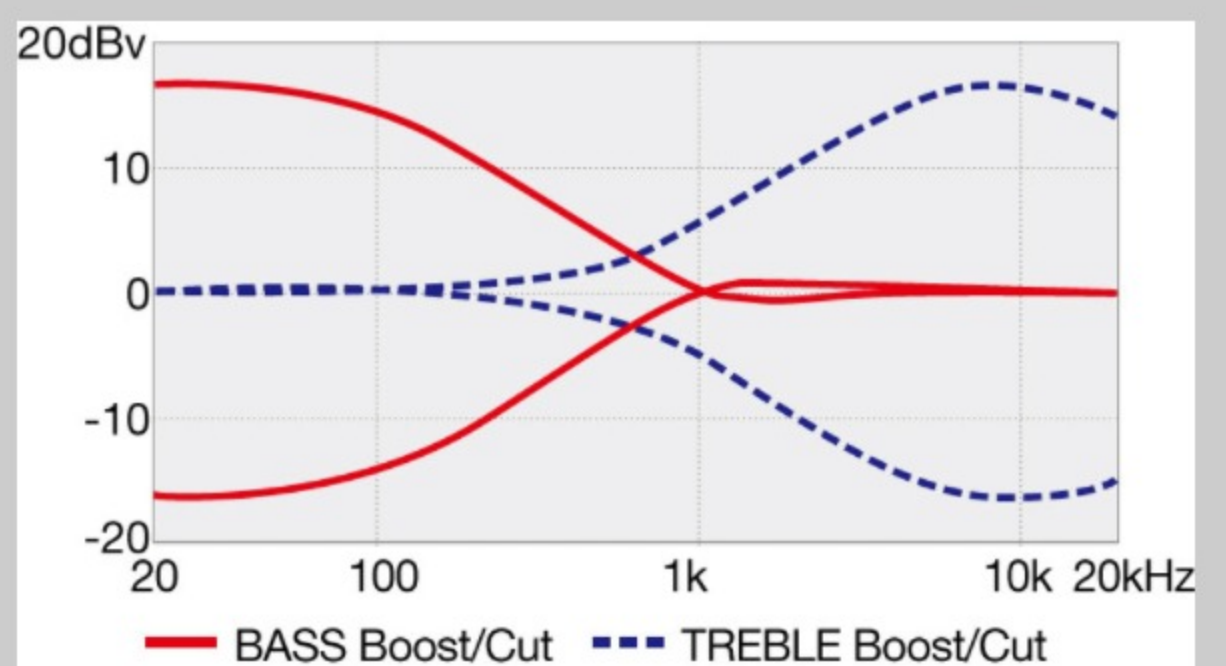

NECK DIMENSIONS

Scale :	864mm
a : Width	45mm at NUT
b : Width	68mm at 24F
c : Thickness	19.5mm at 1F
d : Thickness	21.5mm at 12F
Radius :	305mmR

DESCRIPTION +

CONTROLS

DESCRIPTION +

FREQUENCY RESPONSE

DESCRIPTION +