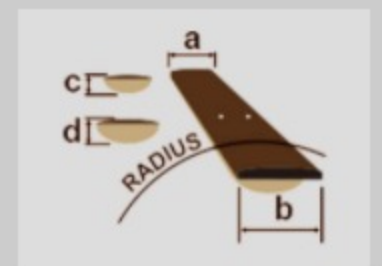

SR1305SB *Premium*

COLOR VARIATION : 
MGL : Magic Wave Low Gloss

SHARE :  

SPEC

SPECS

neck type	Atlas-5 / 5pc Panga Panga/Purpleheart neck w/KTS™ TITANIUM rods
top/back/body	Sandblasted Ash/Pangapanga top / African Mahogany body
fretboard	Bound Panga Panga fretboard / Abalone oval inlay
fret	Medium frets / Premium fret edge treatment
number of frets	24
bridge	MR55 bridge
string space	16.5mm
neck pickup	Nordstrand™ Big Break neck pickup (Passive)
bridge pickup	Nordstrand™ Big Break bridge pickup (Passive)
equaliser	Ibanez Custom Electronics 3-band EQ w/ EQ bypass switch (passive tone control on treble pot), 3-way Mid frequency switch
factory tuning	1G,2D,3A,4E,5B
strings	D'Addario® EXL165 + .130
string gauge	.045/.065/.085/.105/.130
nut	Graph Tech® BLACK TUSQ XL® nut
hardware color	Black

NECK DIMENSIONS

Scale :	864mm
a : Width	45mm at NUT
b : Width	68mm at 24F
c : Thickness	19.5mm at 1F
d : Thickness	21.5mm at 12F
Radius :	305mmR

DESCRIPTION +

CONTROLS

DESCRIPTION +

FREQUENCY RESPONSE

DESCRIPTION +