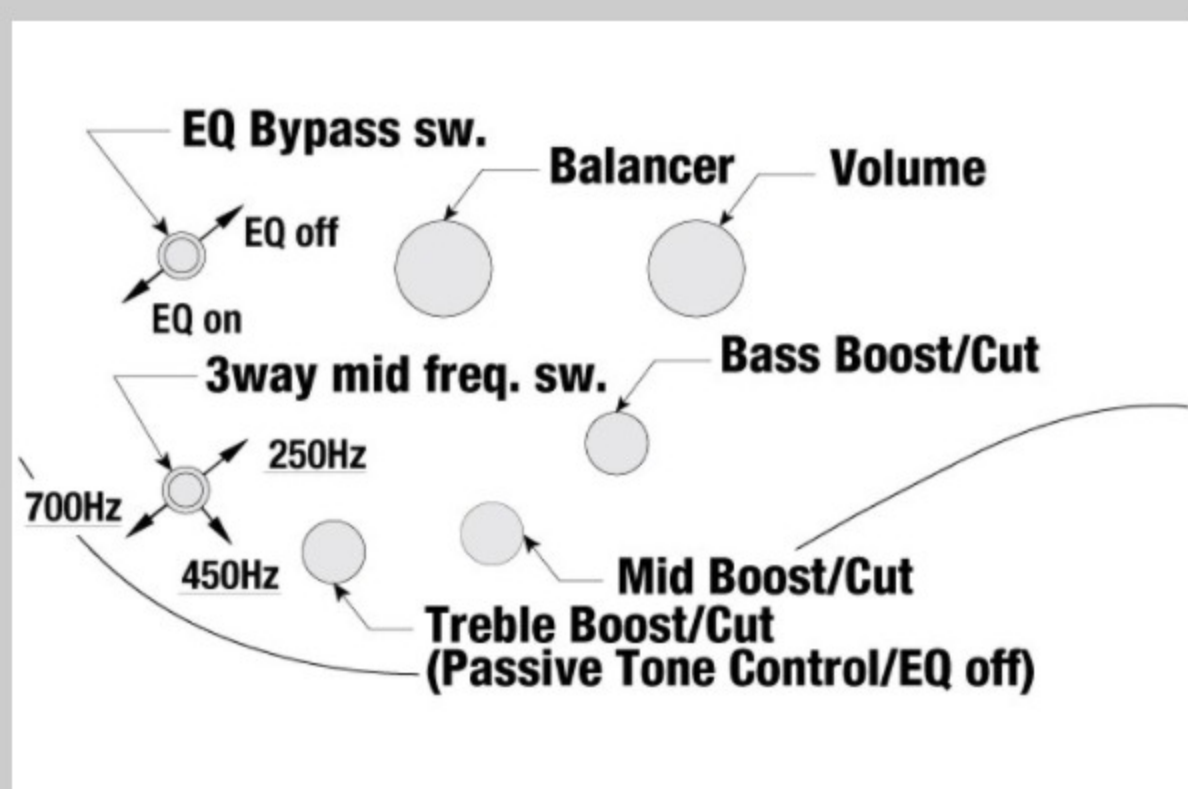

SR1305SB *Premium*

COLOR VARIATION : 
MGL : Magic Wave Low Gloss

SHARE :  

SPEC

SPECS

neck type	Atlas-5 / 5pc Panga Panga/Purpleheart neck w/KTS™ TITANIUM rods
top/back/body	Sandblasted Ash/Pangapanga top / African Mahogany body
fretboard	Bound Panga Panga fretboard / Abalone oval inlay
fret	Medium frets / Premium fret edge treatment
number of frets	24
bridge	MR55 bridge
string space	16.5mm
neck pickup	Nordstrand™ Big Break neck pickup (Passive)
bridge pickup	Nordstrand™ Big Break bridge pickup (Passive)
equaliser	Ibanez Custom Electronics 3-band EQ w/ EQ bypass switch (passive tone control on treble pot), 3-way Mid frequency switch
factory tuning	1G,2D,3A,4E,5B
strings	D'Addario® EXL165 + .130
string gauge	.045/.065/.085/.105/.130
nut	Graph Tech® BLACK TUSQ XL® nut
hardware color	Black

NECK DIMENSIONS

Scale :	864mm
a : Width	45mm at NUT
b : Width	68mm at 24F
c : Thickness	19.5mm at 1F
d : Thickness	21.5mm at 12F
Radius :	305mmR

DESCRIPTION +

CONTROLS

DESCRIPTION +

FREQUENCY RESPONSE

DESCRIPTION +