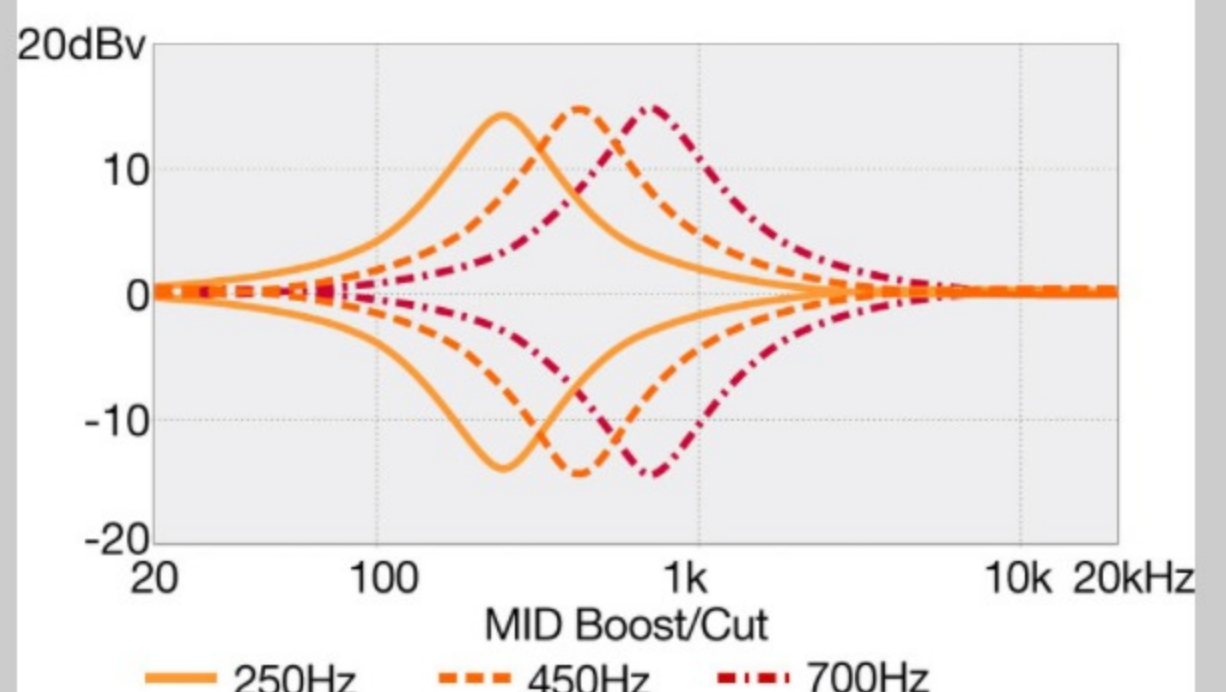

SR1305SB *Premium*

COLOR VARIATION : 
MGL : Magic Wave Low Gloss

SHARE :  

SPEC

SPECS

neck type	Atlas-5 / 5pc Panga Panga/Purpleheart neck w/KTS™ TITANIUM rods
top/back/body	Sandblasted Ash/Pangapanga top / African Mahogany body
fretboard	Bound Panga Panga fretboard / Abalone oval inlay
fret	Medium frets / Premium fret edge treatment
number of frets	24
bridge	MR55 bridge
string space	16.5mm
neck pickup	Nordstrand™ Big Break neck pickup (Passive)
bridge pickup	Nordstrand™ Big Break bridge pickup (Passive)
equaliser	Ibanez Custom Electronics 3-band EQ w/ EQ bypass switch (passive tone control on treble pot), 3-way Mid frequency switch
factory tuning	1G,2D,3A,4E,5B
strings	D'Addario® EXL165 + .130
string gauge	.045/.065/.085/.105/.130
nut	Graph Tech® BLACK TUSQ XL® nut
hardware color	Black

NECK DIMENSIONS

Scale :	864mm
a : Width	45mm at NUT
b : Width	68mm at 24F
c : Thickness	19.5mm at 1F
d : Thickness	21.5mm at 12F
Radius :	305mmR

DESCRIPTION +

CONTROLS

DESCRIPTION +

FREQUENCY RESPONSE

DESCRIPTION +