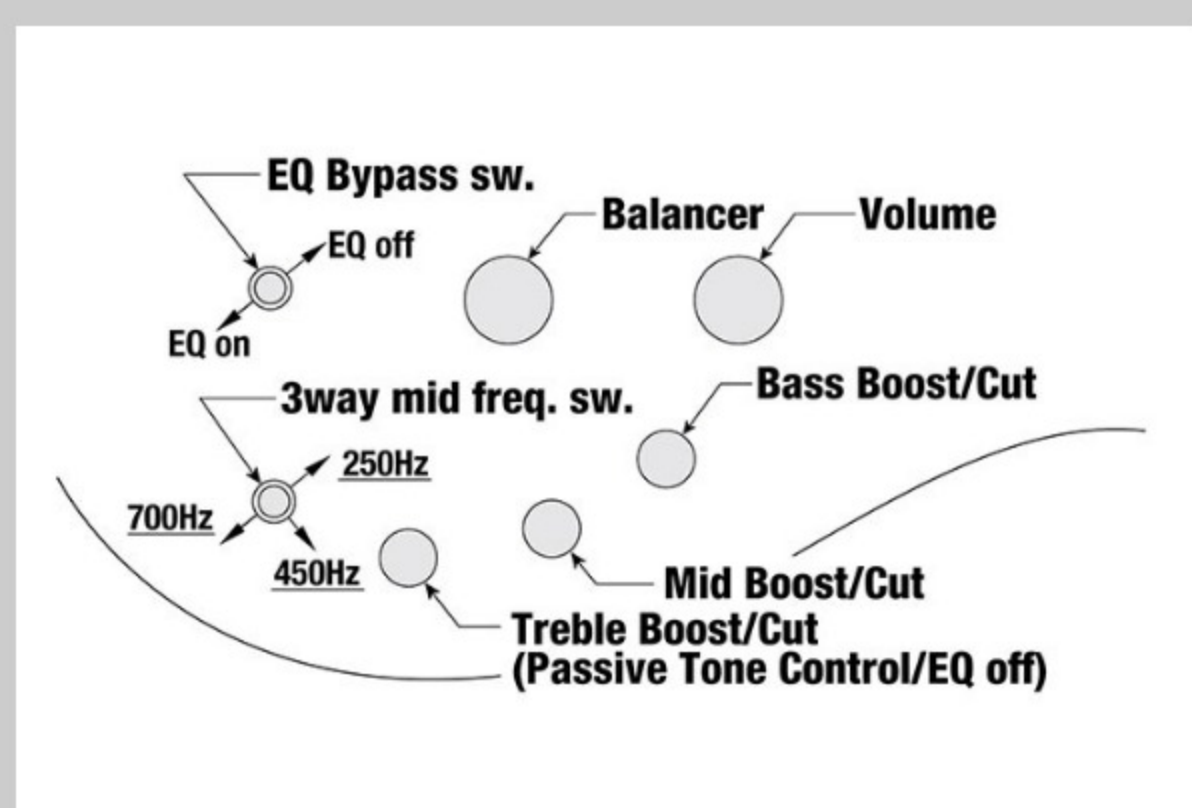

### SPECS

neck type	Atlas-5 / 5pc Panga Panga/Purpleheart neck w/KTS™ TITANIUM rods
top/back/body	Sandblasted Ash/Pangapanga top / African Mahogany body
fretboard	Bound Panga Panga fretboard / Abalone oval inlay
fret	Medium frets / Premium fret edge treatment
number of frets	24
bridge	MR5S bridge
string space	16.5mm
neck pickup	Nordstrand™ Big Break neck pickup (Passive)
bridge pickup	Nordstrand™ Big Break bridge pickup (Passive)
equaliser	Ibanez Custom Electronics 3-band EQ w/ EQ bypass switch (passive tone control on treble pot), 3-way Mid frequency switch
factory tuning	1G,2D,3A,4E,5B
strings	D'Addario® EXL165 + .130
string gauge	.045/.065/.085/.105/.130
nut	Graph Tech® BLACK TUSQ XL® nut
hardware color	Black

### CONTROLS

DESCRIPTION +