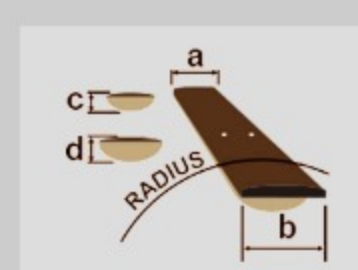

# SR1305SB *Premium*

COLOR VARIATION :

MGL : Magic Wave Low Gloss

### SPECS

neck type	Atlas-5 / 5pc Panga Panga/Purpleheart neck w/KTS™ TITANIUM rods
top/back/body	Sandblasted Ash/Pangapanga top / African Mahogany body
fretboard	Bound Panga Panga fretboard / Abalone oval inlay
fret	Medium frets / Premium fret edge treatment
number of frets	24
bridge	MR5S bridge
string space	16.5mm
neck pickup	Nordstrand™ Big Break neck pickup (Passive)
bridge pickup	Nordstrand™ Big Break bridge pickup (Passive)
equaliser	Ibanez Custom Electronics 3-band EQ w/ EQ bypass switch (passive tone control on treble pot), 3-way Mid frequency switch
factory tuning	1G,2D,3A,4E,5B
strings	D'Addario® EXL165 + .130
string gauge	.045/.065/.085/.105/.130
nut	Graph Tech® BLACK TUSQ XL® nut
hardware color	Black

### NECK DIMENSIONS

Scale :	864mm/34"
a : Width	45mm at NUT
b : Width	68mm at 24F
c : Thickness	19.5mm at 1F
d : Thickness	21.5mm at 12F
Radius :	305mmR

DESCRIPTION +