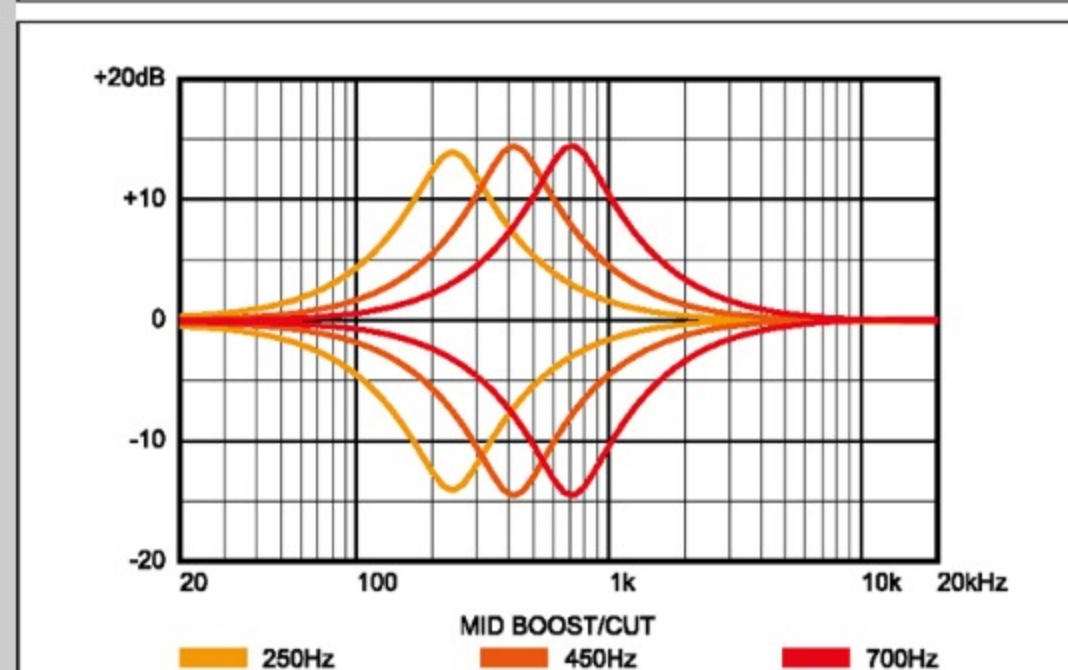

FREQUENCY RESPONSE

OTHERS

Recommended Case MB300C