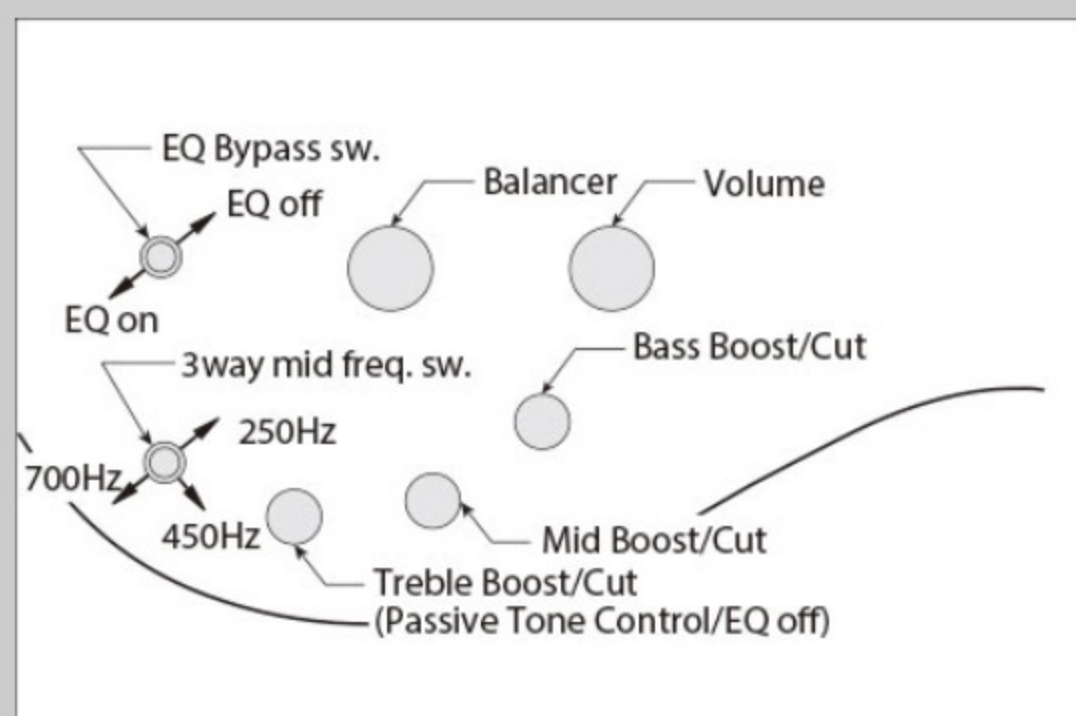

SR1306E *Premium*

NTF : Natural Flat

COLOR VARIATION :

SHARE : [f](#) [t](#)

SPEC

SPEC

neck type	Atlas-6 / 5pc Panga Panga/Purpleheart neck
top/back/body	Ash/Walnut top / Mahogany body
fretboard	Bound Panga Panga / Abalone oval inlay
fret	Medium frets / Premium fret edge treatment
bridge	MR5 bridge (16.5mm string spacing)
neck pickup	Nordstrand™ Big Single neck pickup (Passive)
bridge pickup	Nordstrand™ Big Single bridge pickup (Passive)
equaliser	Ibanez Custom Electronics 3-band EQ w/EQ bypass switch (passive tone control on treble pot) & Mid frequency switch
nut	Graph Tech® BLACK TUSQ XL® nut
hardware color	Gold

NECK DIMENSIONS

Scale :	864mm/34"
a : Width	54mm at NUT
b : Width	83mm at 24F
c : Thickness	19.5mm at 1F
d : Thickness	21.5mm at 12F
Radius :	400mmR

CONTROLS

FREQUENCY RESPONSE

OTHERS

Recommended Case MB300C