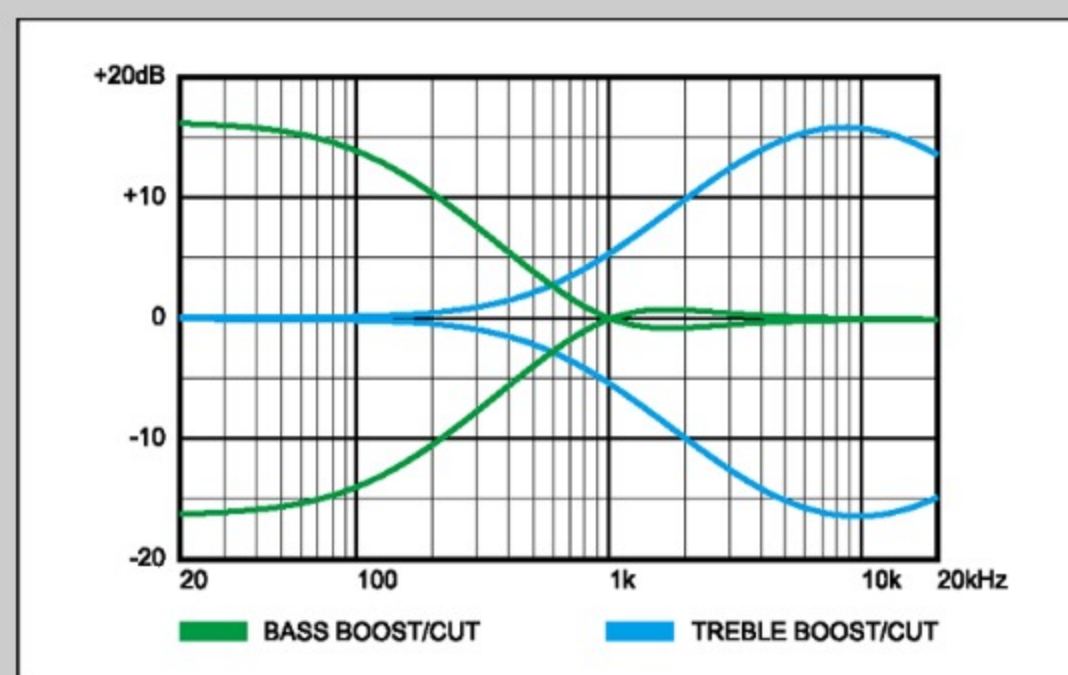

FREQUENCY RESPONSE

OTHERS

Recommended Case MB300C