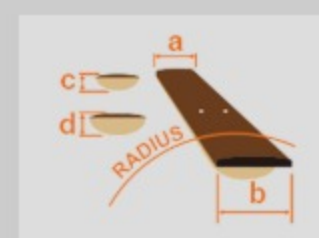

# SR1306E *Premium*

NTF : Natural Flat

COLOR VARIATION :

SHARE : [f](#) [t](#)

### SPEC

neck type	Atlas-6 / 5pc Panga Panga/Purpleheart neck
top/back/body	Ash/Walnut top / Mahogany body
fretboard	Bound Panga Panga / Abalone oval inlay
fret	Medium frets / Premium fret edge treatment
bridge	MR5 bridge (16.5mm string spacing)
neck pickup	Nordstrand™ Big Single neck pickup (Passive)
bridge pickup	Nordstrand™ Big Single bridge pickup (Passive)
equaliser	Ibanez Custom Electronics 3-band EQ w/EQ bypass switch (passive tone control on treble pot) & Mid frequency switch
nut	Graph Tech® BLACK TUSQ XL® nut
hardware color	Gold

### NECK DIMENSIONS

Scale :	864mm/34"
a : Width	54mm at NUT
b : Width	83mm at 24F
c : Thickness	19.5mm at 1F
d : Thickness	21.5mm at 12F
Radius :	400mmR