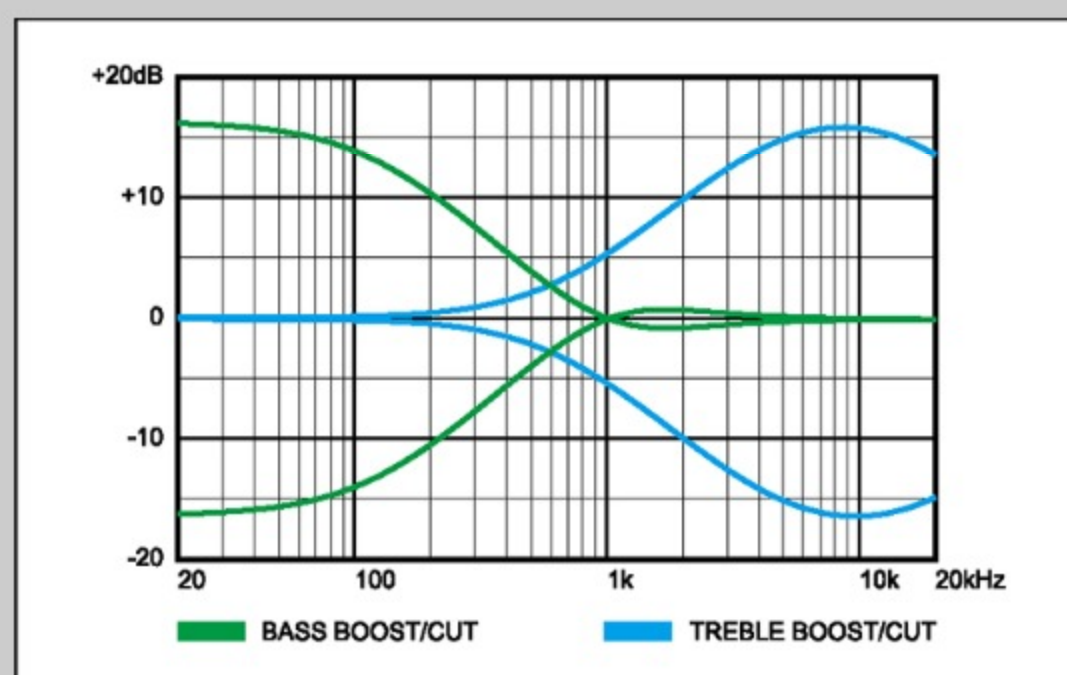

FREQUENCY RESPONSE

OTHERS

Recommended Case	MB300C
Gotoh® machine heads	
Gig bag included