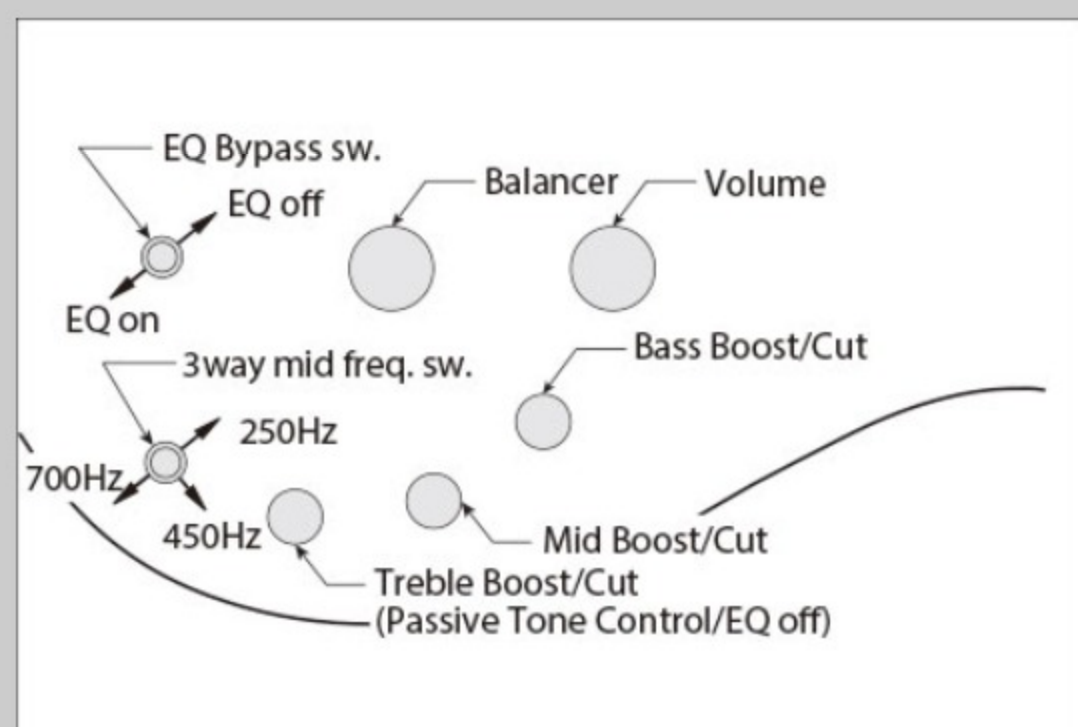

SR1306 *Premium*

NTF : Natural Flat

COLOR VARIATION :

SHARE :

SPEC

SPEC

neck type	Atlas-6 / 5pc Panga Panga/Purpleheart neck w/KTS™ TITANIUM rods
top/back/body	Ash/Walnut top / African Mahogany body
fretboard	Bound Panga Panga fretboard / Abalone oval inlay
fret	Medium frets / Premium fret edge treatment
number of frets	24
bridge	MR5S bridge
string space	16.5mm
neck pickup	Nordstrand™ Big Single neck pickup (Passive)
bridge pickup	Nordstrand™ Big Single bridge pickup (Passive)
equaliser	Ibanez Custom Electronics 3-band EQ w/ EQ bypass switch (passive tone control on treble pot) & 3-way Mid frequency switch
factory tuning	1C,2G,3D,4A,5E,6B
strings	D'Addario XL®
string gauge	.032/.045/.065/.085/.105/.130
nut	Graph Tech® BLACK TUSQ XL®
hardware color	Gold

NECK DIMENSIONS

Scale :	864mm/34"
a : Width	54mm at NUT
b : Width	83mm at 24F
c : Thickness	19.5mm at 1F
d : Thickness	21.5mm at 12F
Radius :	400mmR

CONTROLS

FREQUENCY RESPONSE

OTHERS

Recommended Case	MB300C
Gotoh® machine heads	
Gig bag included