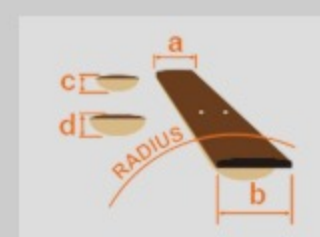

# SR1306 *Premium*

NTF : Natural Flat

COLOR VARIATION :

SHARE :  

### SPEC

neck type	Atlas-6 / 5pc Panga Panga/Purpleheart neck w/KTS™ TITANIUM rods
top/back/body	Ash/Walnut top / African Mahogany body
fretboard	Bound Panga Panga fretboard / Abalone oval inlay
fret	Medium frets / Premium fret edge treatment
number of frets	24
bridge	MR5S bridge
string space	16.5mm
neck pickup	Nordstrand™ Big Single neck pickup (Passive)
bridge pickup	Nordstrand™ Big Single bridge pickup (Passive)
equaliser	Ibanez Custom Electronics 3-band EQ w/ EQ bypass switch (passive tone control on treble pot) & 3-way Mid frequency switch
factory tuning	1C,2G,3D,4A,5E,6B
strings	D'Addario XL®
string gauge	.032/.045/.065/.085/.105/.130
nut	Graph Tech® BLACK TUSQ XL®
hardware color	Gold

### NECK DIMENSIONS

Scale :	864mm/34"
a : Width	54mm at NUT
b : Width	83mm at 24F
c : Thickness	19.5mm at 1F
d : Thickness	21.5mm at 12F
Radius :	400mmR