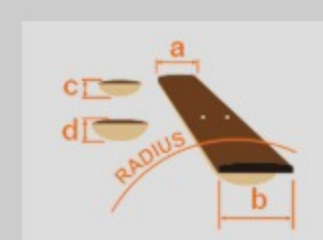

SR1340B *Premium*

DWF : Dual Shadow Burst Flat

COLOR VARIATION :

SHARE :  

SPEC

SPEC

neck type	Atlas-4 / 5pc Panga Panga/Purpleheart neck w/KTS™ TITANIUM rods
top/back/body	Ash/Pangapanga top / African Mahogany body
fretboard	Bound Panga Panga fretboard / Abalone oval inlay
fret	Medium frets / Premium fret edge treatment
number of frets	24
bridge	MR5S bridge
string space	19mm
neck pickup	Nordstrand™ Big Single neck pickup (Passive)
bridge pickup	Nordstrand™ Big Single bridge pickup (Passive)
equaliser	Ibanez Custom Electronics 3-band EQ w/ EQ bypass switch (passive tone control on treble pot) & 3-way Mid frequency switch
factory tuning	1G,2D,3A,4E
strings	D'Addario® EXL165
string gauge	.045/.065/.085/.105
nut	Graph Tech® BLACK TUSQ XL® nut
hardware color	Black

NECK DIMENSIONS

Scale :	864mm/34"
a : Width	38mm at NUT
b : Width	62mm at 24F
c : Thickness	19.5mm at 1F
d : Thickness	21.5mm at 12F
Radius :	305mmR

CONTROLS

FREQUENCY RESPONSE

OTHERS

Recommended Case
Gotoh® machine heads