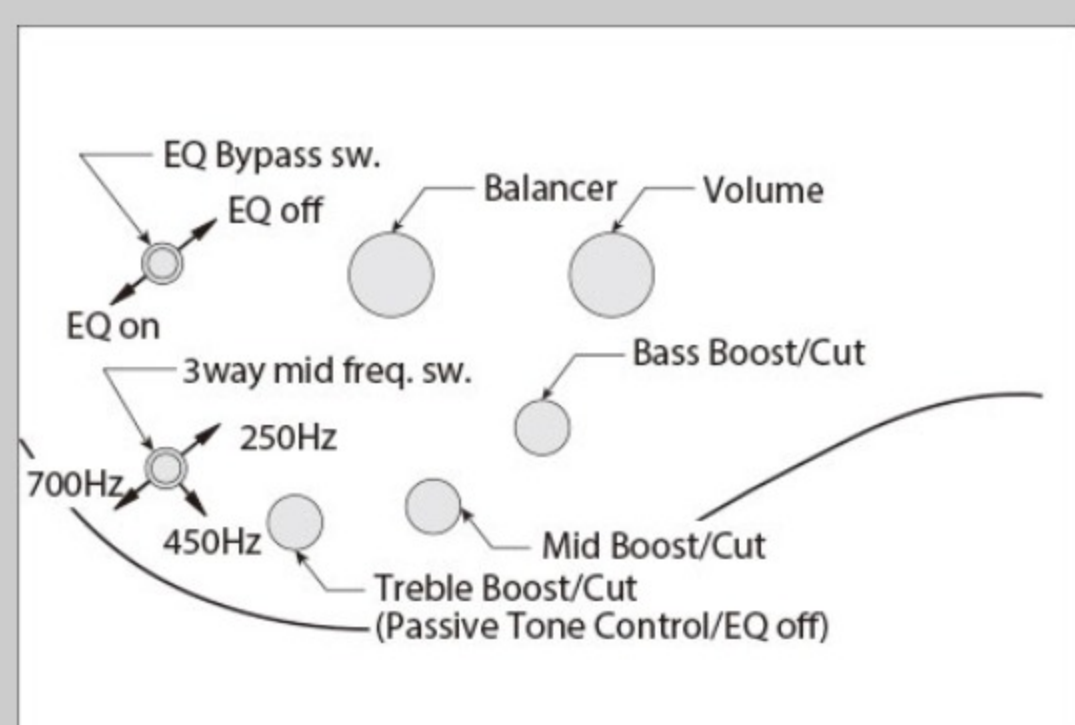

SR1340B *Premium*

DWF : Dual Shadow Burst Flat

COLOR VARIATION :

SHARE :  

SPEC

SPEC

neck type	Atlas-4 / 5pc Panga Panga/Purpleheart neck w/KTS™ TITANIUM rods
top/back/body	Ash/Pangapanga top / African Mahogany body
fretboard	Bound Panga Panga fretboard / Abalone oval inlay
fret	Medium frets / Premium fret edge treatment
number of frets	24
bridge	MR5S bridge
string space	19mm
neck pickup	Nordstrand™ Big Single neck pickup (Passive)
bridge pickup	Nordstrand™ Big Single bridge pickup (Passive)
equaliser	Ibanez Custom Electronics 3-band EQ w/ EQ bypass switch (passive tone control on treble pot) & 3-way Mid frequency switch
factory tuning	1G,2D,3A,4E
strings	D'Addario® EXL165
string gauge	.045/.065/.085/.105
nut	Graph Tech® BLACK TUSQ XL® nut
hardware color	Black

NECK DIMENSIONS

Scale :	864mm/34"
a : Width	38mm at NUT
b : Width	62mm at 24F
c : Thickness	19.5mm at 1F
d : Thickness	21.5mm at 12F
Radius :	305mmR

CONTROLS

FREQUENCY RESPONSE

OTHERS

Recommended Case
Gotoh® machine heads