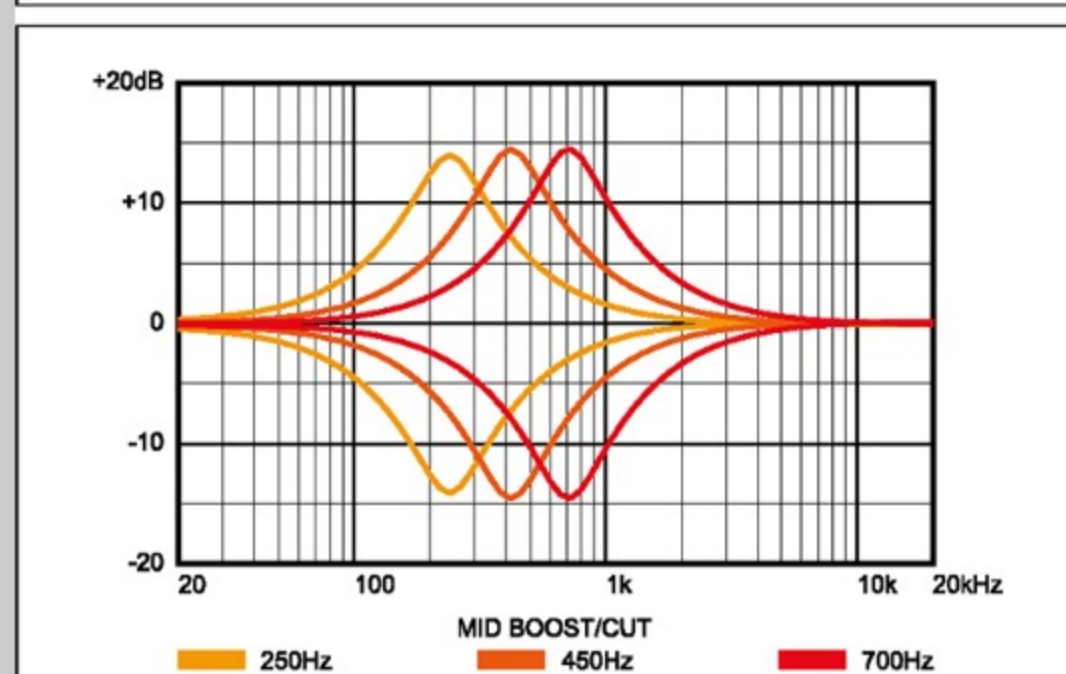

SR1340B *Premium*

DWF : Dual Shadow Burst Flat

COLOR VARIATION :

SHARE :  

SPEC

SPEC

neck type	Atlas-4 / 5pc Panga Panga/Purpleheart neck w/KTS™ TITANIUM rods
top/back/body	Ash/Pangapanga top / African Mahogany body
fretboard	Bound Panga Panga fretboard / Abalone oval inlay
fret	Medium frets / Premium fret edge treatment
number of frets	24
bridge	MR5S bridge
string space	19mm
neck pickup	Nordstrand™ Big Single neck pickup (Passive)
bridge pickup	Nordstrand™ Big Single bridge pickup (Passive)
equaliser	Ibanez Custom Electronics 3-band EQ w/ EQ bypass switch (passive tone control on treble pot) & 3-way Mid frequency switch
factory tuning	1G,2D,3A,4E
strings	D'Addario® EXL165
string gauge	.045/.065/.085/.105
nut	Graph Tech® BLACK TUSQ XL® nut
hardware color	Black

NECK DIMENSIONS

Scale :	864mm/34"
a : Width	38mm at NUT
b : Width	62mm at 24F
c : Thickness	19.5mm at 1F
d : Thickness	21.5mm at 12F
Radius :	305mmR

CONTROLS

FREQUENCY RESPONSE

OTHERS

Recommended Case
Gotoh® machine heads