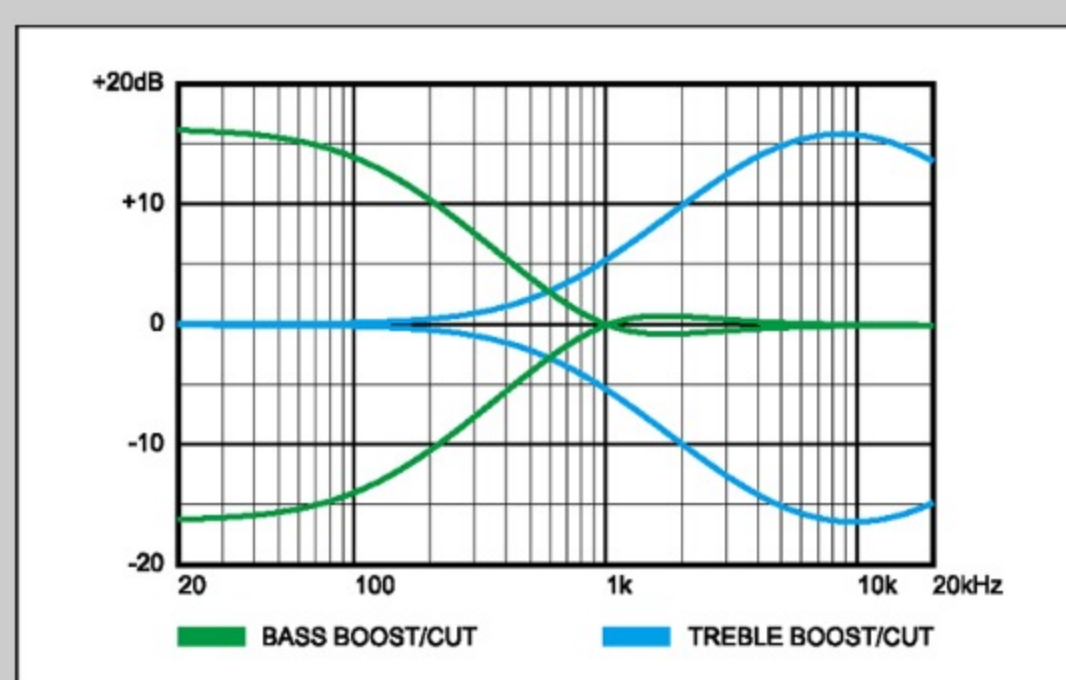

NECK DIMENSIONS

Scale :	864mm/34"
a : Width	38mm at NUT
b : Width	62mm at 24F
c : Thickness	19.5mm at 1F
d : Thickness	21.5mm at 12F
Radius :	305mmR

CONTROLS

FREQUENCY RESPONSE

OTHERS

Recommended Case
Gotoh® machine heads