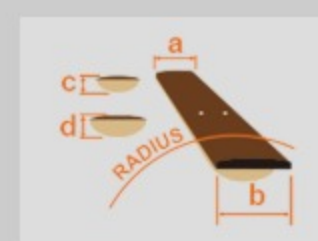

# SR

DWF : Dual Shadow Burst Flat

COLOR VARIATION :

SHARE :  

### SPEC

neck type	Atlas-5 / 5pc Panga Panga/Purpleheart neck w/KTS™ TITANIUM rods
top/back/body	Ash/Pangapanga top / African Mahogany body
fretboard	Bound Panga Panga fretboard / Abalone oval inlay
fret	Medium frets / Premium fret edge treatment
number of frets	24
bridge	MR55 bridge
string space	16.5mm
neck pickup	Nordstrand™ Big Single neck pickup (Passive)
bridge pickup	Nordstrand™ Big Single bridge pickup (Passive)
equaliser	Ibanez Custom Electronics 3-band EQ w/ EQ bypass switch (passive tone control on treble pot) & 3-way Mid frequency switch
factory tuning	1G,2D,3A,4E,5B
strings	D'Addario® EXL165 + .130
string gauge	.045/.065/.085/.105/.130
nut	Graph Tech® BLACK TUSQ XL® nut
hardware color	Black

### NECK DIMENSIONS

Scale :	864mm/34"
a : Width	45mm at NUT
b : Width	68mm at 24F
c : Thickness	19.5mm at 1F
d : Thickness	21.5mm at 12F
Radius :	305mmR