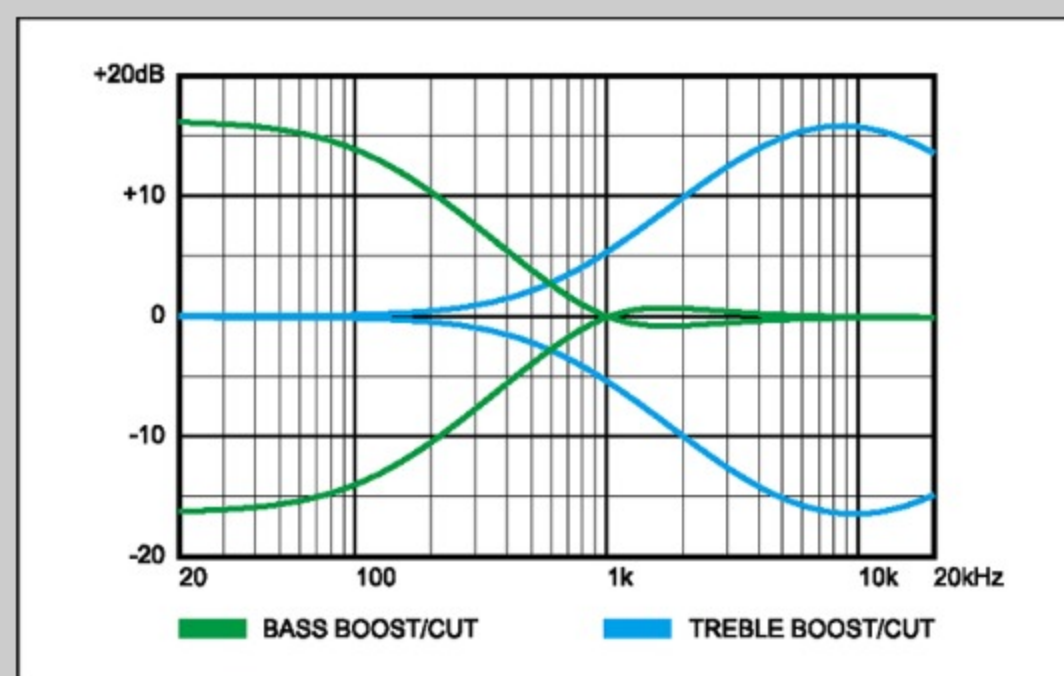

FREQUENCY RESPONSE

OTHERS

Recommended Case	MB300C
Gotoh® machine heads