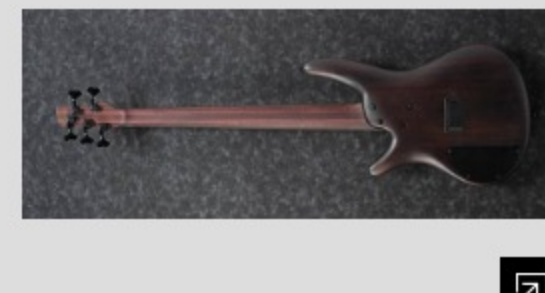

# SR1345B *Premium*

# SR

DWF : Dual Shadow Burst Flat

COLOR VARIATION :

SHARE :  

### SPEC

neck type	Atlas-5 / 5pc Panga Panga/Purpleheart neck w/KTS™ TITANIUM rods
top/back/body	Ash/Pangapanga top / African Mahogany body
fretboard	Bound Panga Panga fretboard / Abalone oval inlay
fret	Medium frets / Premium fret edge treatment
number of frets	24
bridge	MR55 bridge
string space	16.5mm
neck pickup	Nordstrand™ Big Single neck pickup (Passive)
bridge pickup	Nordstrand™ Big Single bridge pickup (Passive)
equaliser	Ibanez Custom Electronics 3-band EQ w/ EQ bypass switch (passive tone control on treble pot) & 3-way Mid frequency switch
factory tuning	1G,2D,3A,4E,5B
strings	D'Addario® EXL165 + .130
string gauge	.045/.065/.085/.105/.130
nut	Graph Tech® BLACK TUSQ XL® nut
hardware color	Black