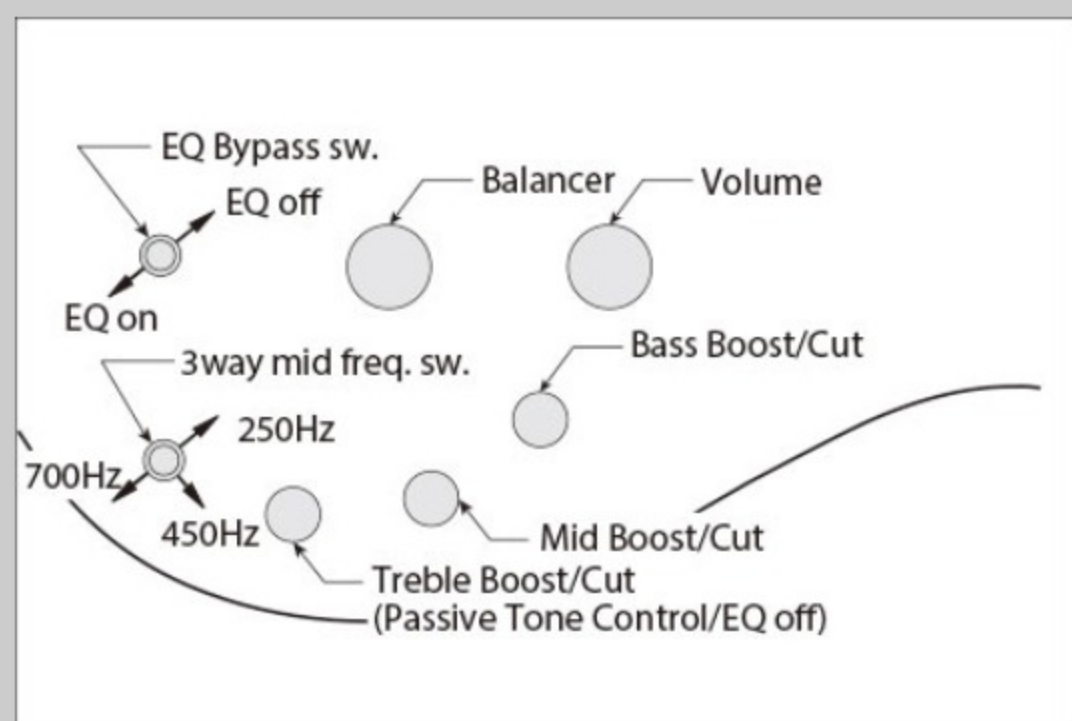

SR1345B *Premium*

SR

DWF : Dual Shadow Burst Flat

COLOR VARIATION :

SHARE :

SPEC

SPEC

neck type	Atlas-5 / 5pc Panga Panga/Purpleheart neck w/KTS™ TITANIUM rods
top/back/body	Ash/Pangapanga top / African Mahogany body
fretboard	Bound Panga Panga fretboard / Abalone oval inlay
fret	Medium frets / Premium fret edge treatment
number of frets	24
bridge	MR55 bridge
string space	16.5mm
neck pickup	Nordstrand™ Big Single neck pickup (Passive)
bridge pickup	Nordstrand™ Big Single bridge pickup (Passive)
equaliser	Ibanez Custom Electronics 3-band EQ w/ EQ bypass switch (passive tone control on treble pot) & 3-way Mid frequency switch
factory tuning	1G,2D,3A,4E,5B
strings	D'Addario® EXL165 + .130
string gauge	.045/.065/.085/.105/.130
nut	Graph Tech® BLACK TUSQ XL® nut
hardware color	Black

NECK DIMENSIONS

Scale :	864mm/34"
a : Width	45mm at NUT
b : Width	68mm at 24F
c : Thickness	19.5mm at 1F
d : Thickness	21.5mm at 12F
Radius :	305mmR

CONTROLS

FREQUENCY RESPONSE

OTHERS

Recommended Case	MB300C
Gotoh® machine heads