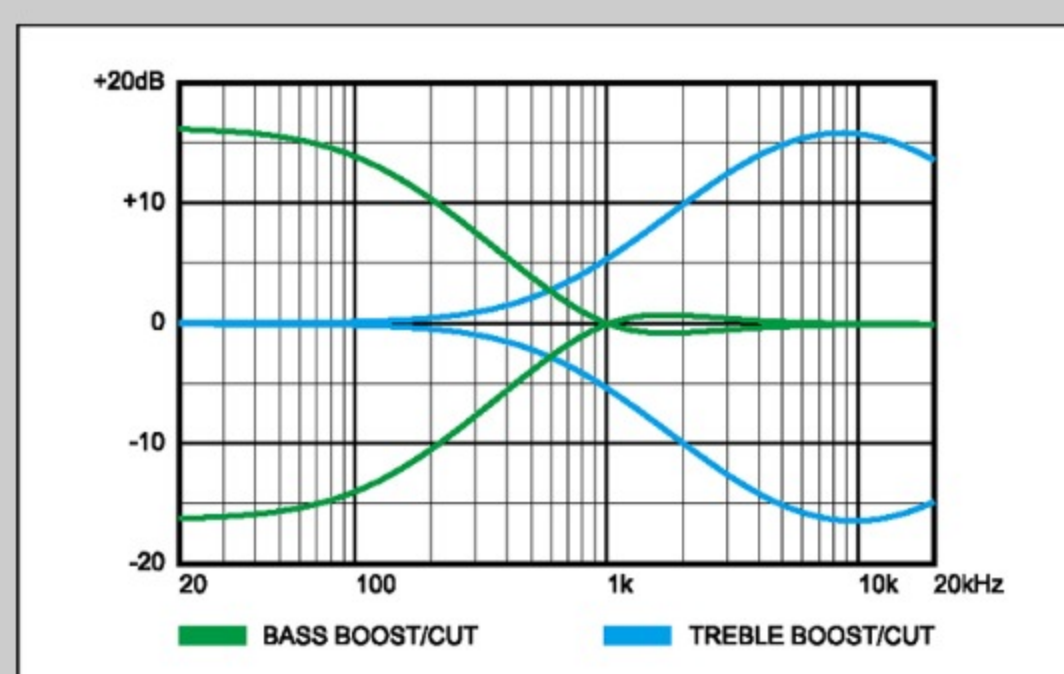

NECK DIMENSIONS

Scale :	864mm/34"
a : Width	54mm at NUT
b : Width	83mm at 24F
c : Thickness	19.5mm at 1F
d : Thickness	21.5mm at 12F
Radius :	400mmR

CONTROLS

FREQUENCY RESPONSE

OTHERS

Recommended Case
Gotoh® machine heads