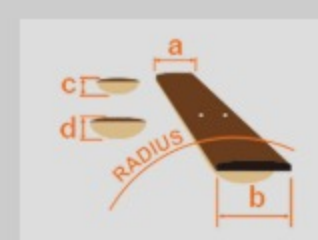

SR1346B *Premium*

SR

DWF : Dual Shadow Burst Flat

COLOR VARIATION :

SHARE :

SPEC

SPEC

neck type	Atlas-6 / 5pc Panga Panga/Purpleheart neck w/KTS™ TITANIUM rods
top/back/body	Ash/Pangapanga top / African Mahogany body
fretboard	Bound Panga Panga fretboard / Abalone oval inlay
fret	Medium frets / Premium fret edge treatment
number of frets	24
bridge	MR5S bridge
string space	16.5mm
neck pickup	Nordstrand™ Big Single neck pickup (Passive)
bridge pickup	Nordstrand™ Big Single bridge pickup (Passive)
equaliser	Ibanez Custom Electronics 3-band EQ w/ EQ bypass switch (passive tone control on treble pot) & 3-way Mid frequency switch
factory tuning	1C,2G,3D,4A,5E,6B
strings	D'Addario® EXL165 + .032/.130
string gauge	.032/.045/.065/.085/.105/.130
nut	Graph Tech® BLACK TUSQ XL® nut
hardware color	Black

NECK DIMENSIONS

Scale :	864mm/34"
a : Width	54mm at NUT
b : Width	83mm at 24F
c : Thickness	19.5mm at 1F
d : Thickness	21.5mm at 12F
Radius :	400mmR

CONTROLS

FREQUENCY RESPONSE

OTHERS

Recommended Case
Gotoh® machine heads