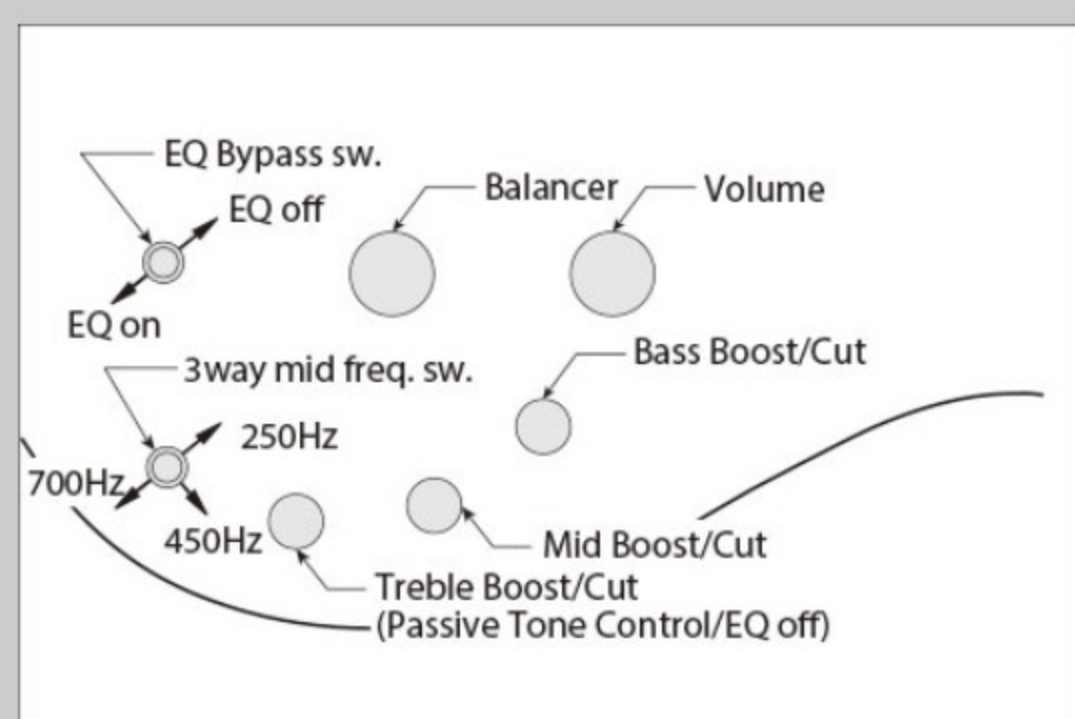

SR1346B *Premium*

SR

DWF : Dual Shadow Burst Flat

COLOR VARIATION :

SHARE :

SPEC

SPEC

neck type	Atlas-6 / 5pc Panga Panga/Purpleheart neck w/KTS™ TITANIUM rods
top/back/body	Ash/Pangapanga top / African Mahogany body
fretboard	Bound Panga Panga fretboard / Abalone oval inlay
fret	Medium frets / Premium fret edge treatment
number of frets	24
bridge	MR5S bridge
string space	16.5mm
neck pickup	Nordstrand™ Big Single neck pickup (Passive)
bridge pickup	Nordstrand™ Big Single bridge pickup (Passive)
equaliser	Ibanez Custom Electronics 3-band EQ w/ EQ bypass switch (passive tone control on treble pot) & 3-way Mid frequency switch
factory tuning	1C,2G,3D,4A,5E,6B
strings	D'Addario® EXL165 + .032/.130
string gauge	.032/.045/.065/.085/.105/.130
nut	Graph Tech® BLACK TUSQ XL® nut
hardware color	Black

NECK DIMENSIONS

Scale :	864mm/34"
a : Width	54mm at NUT
b : Width	83mm at 24F
c : Thickness	19.5mm at 1F
d : Thickness	21.5mm at 12F
Radius :	400mmR

CONTROLS

FREQUENCY RESPONSE

OTHERS

Recommended Case
Gotoh® machine heads