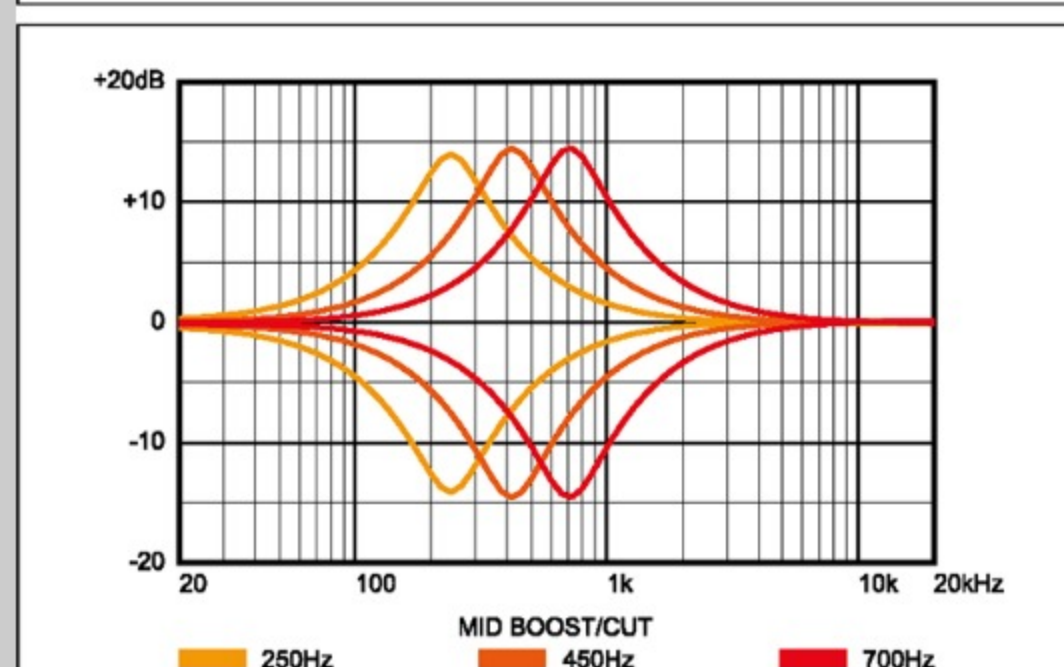

SR1346B *Premium*

SR

DWF : Dual Shadow Burst Flat

COLOR VARIATION :

SHARE :

SPEC

SPEC

neck type	Atlas-6 / 5pc Panga Panga/Purpleheart neck w/KTS™ TITANIUM rods
top/back/body	Ash/Pangapanga top / African Mahogany body
fretboard	Bound Panga Panga fretboard / Abalone oval inlay
fret	Medium frets / Premium fret edge treatment
number of frets	24
bridge	MR5S bridge
string space	16.5mm
neck pickup	Nordstrand™ Big Single neck pickup (Passive)
bridge pickup	Nordstrand™ Big Single bridge pickup (Passive)
equaliser	Ibanez Custom Electronics 3-band EQ w/ EQ bypass switch (passive tone control on treble pot) & 3-way Mid frequency switch
factory tuning	1C,2G,3D,4A,5E,6B
strings	D'Addario® EXL165 + .032/.130
string gauge	.032/.045/.065/.085/.105/.130
nut	Graph Tech® BLACK TUSQ XL® nut
hardware color	Black

NECK DIMENSIONS

Scale :	864mm/34"
a : Width	54mm at NUT
b : Width	83mm at 24F
c : Thickness	19.5mm at 1F
d : Thickness	21.5mm at 12F
Radius :	400mmR

CONTROLS

FREQUENCY RESPONSE

OTHERS

Recommended Case
Gotoh® machine heads