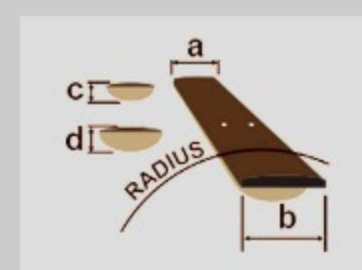

# SR1350B *Premium*

COLOR VARIATION :   
**DUF : Dual Mocha Burst Flat**

### SPECS

neck type	Atlas-4 / 5pc Panga Panga/Purpleheart neck w/KTS™ TITANIUM rods
top/back/body	Walnut/Panga Panga/Maple top / African Mahogany body
fretboard	Bound Panga Panga fretboard / Abalone oval inlay
fret	Medium frets / Premium fret edge treatment
number of frets	24
bridge	MR5S bridge
string space	19mm
neck pickup	Nordstrand™ Big Single neck pickup (Passive)
bridge pickup	Nordstrand™ Big Single bridge pickup (Passive)
equaliser	Ibanez Custom Electronics 3-band EQ w/EQ bypass switch (passive tone control on treble pot), 3-way Mid frequency switch
factory tuning	1G,2D,3A,4E
strings	D'Addario® EXL165
string gauge	.045/.065/.085/.105
nut	Graph Tech® BLACK TUSQ XL® nut
hardware color	Black

### NECK DIMENSIONS

Scale :	864mm/34"
a : Width	38mm at NUT
b : Width	62mm at 24F
c : Thickness	19.5mm at 1F
d : Thickness	21.5mm at 12F
Radius :	305mmR

DESCRIPTION +