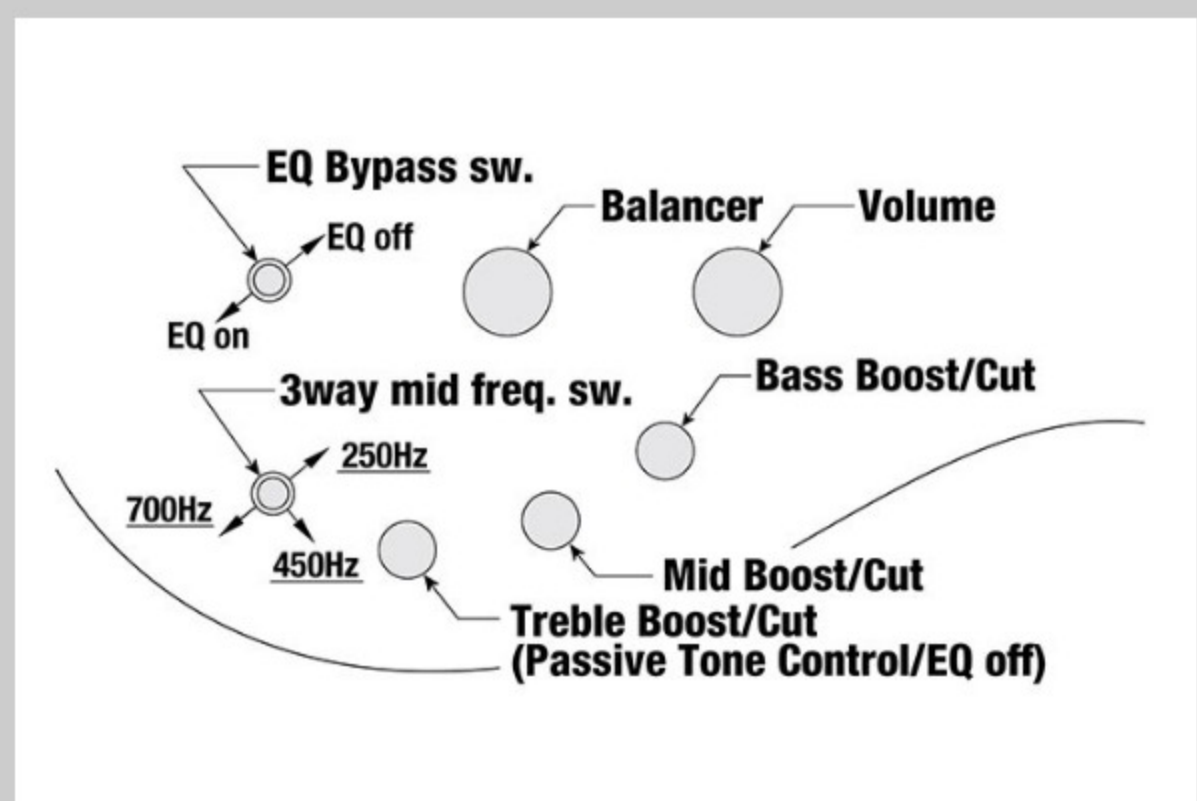

### SPECS

neck type	Atlas-4 / 5pc Panga Panga/Purpleheart neck w/KTS™ TITANIUM rods
top/back/body	Walnut/Panga Panga/Maple top / African Mahogany body
fretboard	Bound Panga Panga fretboard / Abalone oval inlay
fret	Medium frets / Premium fret edge treatment
number of frets	24
bridge	MR5S bridge
string space	19mm
neck pickup	Nordstrand™ Big Single neck pickup (Passive)
bridge pickup	Nordstrand™ Big Single bridge pickup (Passive)
equaliser	Ibanez Custom Electronics 3-band EQ w/EQ bypass switch (passive tone control on treble pot), 3-way Mid frequency switch
factory tuning	1G,2D,3A,4E
strings	D'Addario® EXL165
string gauge	.045/.065/.085/.105
nut	Graph Tech® BLACK TUSQ XL® nut
hardware color	Black

### CONTROLS

DESCRIPTION +