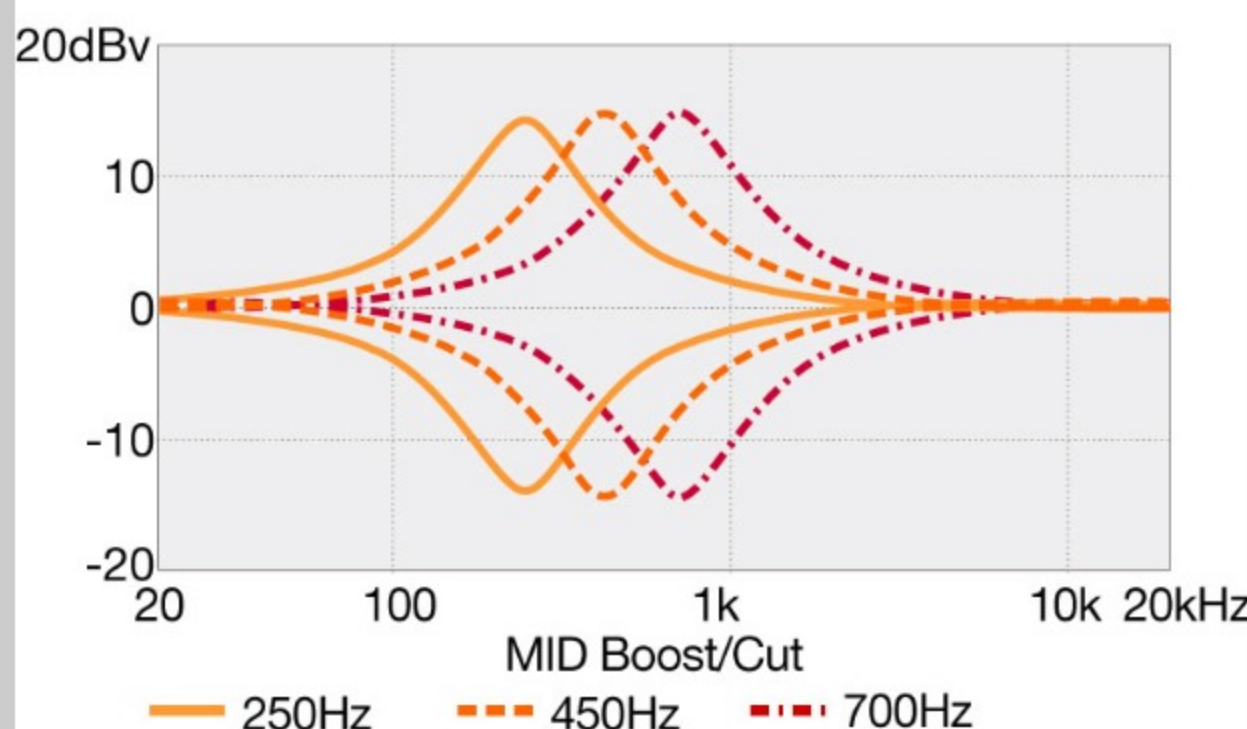

SR1355B *Premium*

SR

COLOR VARIATION : 
 DUF : Dual Mocha Burst Flat

SHARE :  

SPEC

SPECS

neck type	Atlas-5 / 5pc Panga Panga/Purpleheart neck w/KTS™ TITANIUM rods
top/back/body	Walnut/Panga Panga/Maple top / African Mahogany body
fretboard	Bound Panga Panga fretboard / Abalone oval inlay
fret	Medium frets / Premium fret edge treatment
number of frets	24
bridge	MR55 bridge
string space	16.5mm
neck pickup	Nordstrand™ Big Single neck pickup (Passive)
bridge pickup	Nordstrand™ Big Single bridge pickup (Passive)
equaliser	Ibanez Custom Electronics 3-band EQ w/EQ bypass switch (passive tone control on treble pot, 3-way Mid frequency switch
factory tuning	1G,2D,3A,4E,5B
strings	D'Addario® EXL165 + .130
string gauge	.045/.065/.085/.105/.130
nut	Graph Tech® BLACK TUSQ XL® nut
hardware color	Black

NECK DIMENSIONS

Scale :	864mm
a : Width	45mm at NUT
b : Width	68mm at 24F
c : Thickness	19.5mm at 1F
d : Thickness	21.5mm at 19F
Radius :	305mmR

DESCRIPTION +

CONTROLS

DESCRIPTION +

FREQUENCY RESPONSE

DESCRIPTION +