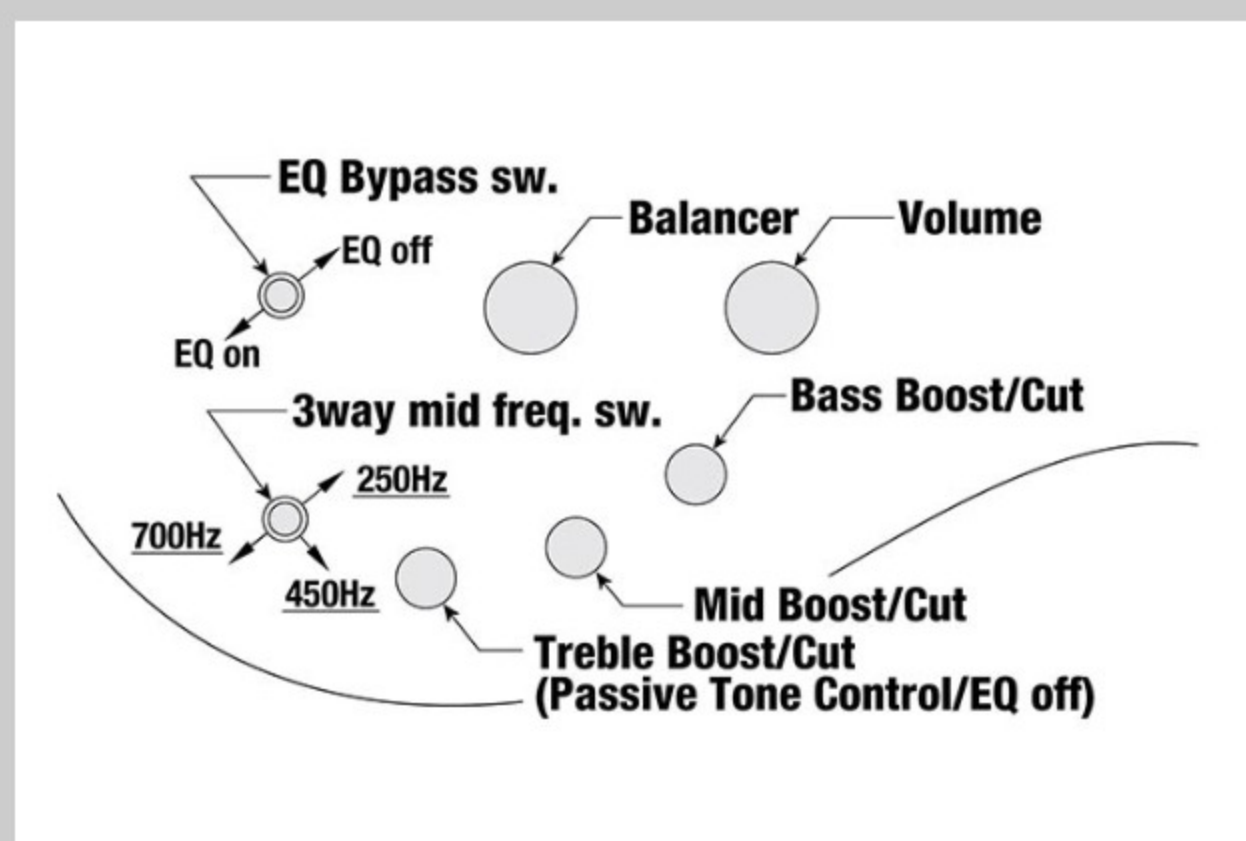

SR1355B *Premium*

SR

COLOR VARIATION : 
 DUF : Dual Mocha Burst Flat

SHARE :  

SPEC

SPECS

neck type	Atlas-5 / 5pc Panga Panga/Purpleheart neck w/KTS™ TITANIUM rods
top/back/body	Walnut/Panga Panga/Maple top / African Mahogany body
fretboard	Bound Panga Panga fretboard / Abalone oval inlay
fret	Medium frets / Premium fret edge treatment
number of frets	24
bridge	MR55 bridge
string space	16.5mm
neck pickup	Nordstrand™ Big Single neck pickup (Passive)
bridge pickup	Nordstrand™ Big Single bridge pickup (Passive)
equaliser	Ibanez Custom Electronics 3-band EQ w/EQ bypass switch (passive tone control on treble pot, 3-way Mid frequency switch
factory tuning	1G,2D,3A,4E,5B
strings	D'Addario® EXL165 + .130
string gauge	.045/.065/.085/.105/.130
nut	Graph Tech® BLACK TUSQ XL® nut
hardware color	Black

NECK DIMENSIONS

Scale :	864mm
a : Width	45mm at NUT
b : Width	68mm at 24F
c : Thickness	19.5mm at 1F
d : Thickness	21.5mm at 19F
Radius :	305mmR

DESCRIPTION +

CONTROLS

DESCRIPTION +

FREQUENCY RESPONSE

DESCRIPTION +