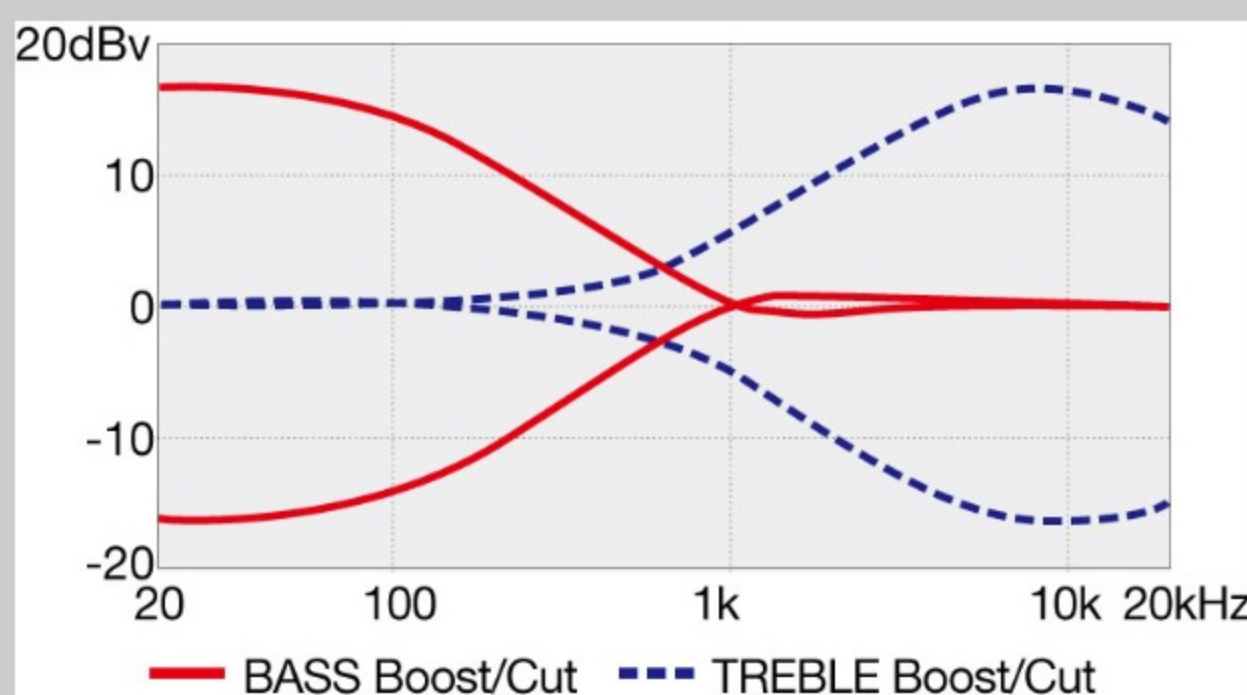

NECK DIMENSIONS

Scale :	864mm
a : Width	45mm at NUT
b : Width	68mm at 24F
c : Thickness	19.5mm at 1F
d : Thickness	21.5mm at 19F
Radius :	305mmR

DESCRIPTION +

CONTROLS

DESCRIPTION +

FREQUENCY RESPONSE

DESCRIPTION +