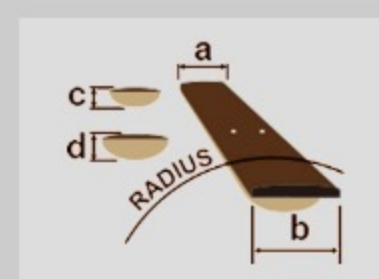

SR1355B *Premium*

SR

COLOR VARIATION : 
 DUF : Dual Mocha Burst Flat

SHARE :  

SPEC

SPECS

neck type	Atlas-5 / 5pc Panga Panga/Purpleheart neck w/KTS™ TITANIUM rods
top/back/body	Walnut/Panga Panga/Maple top / African Mahogany body
fretboard	Bound Panga Panga fretboard / Abalone oval inlay
fret	Medium frets / Premium fret edge treatment
number of frets	24
bridge	MR55 bridge
string space	16.5mm
neck pickup	Nordstrand™ Big Single neck pickup (Passive)
bridge pickup	Nordstrand™ Big Single bridge pickup (Passive)
equaliser	Ibanez Custom Electronics 3-band EQ w/EQ bypass switch (passive tone control on treble pot, 3-way Mid frequency switch
factory tuning	1G,2D,3A,4E,5B
strings	D'Addario® EXL165 + .130
string gauge	.045/.065/.085/.105/.130
nut	Graph Tech® BLACK TUSQ XL® nut
hardware color	Black

NECK DIMENSIONS

Scale :	864mm
a : Width	45mm at NUT
b : Width	68mm at 24F
c : Thickness	19.5mm at 1F
d : Thickness	21.5mm at 19F
Radius :	305mmR

DESCRIPTION +

CONTROLS

DESCRIPTION +

FREQUENCY RESPONSE

DESCRIPTION +