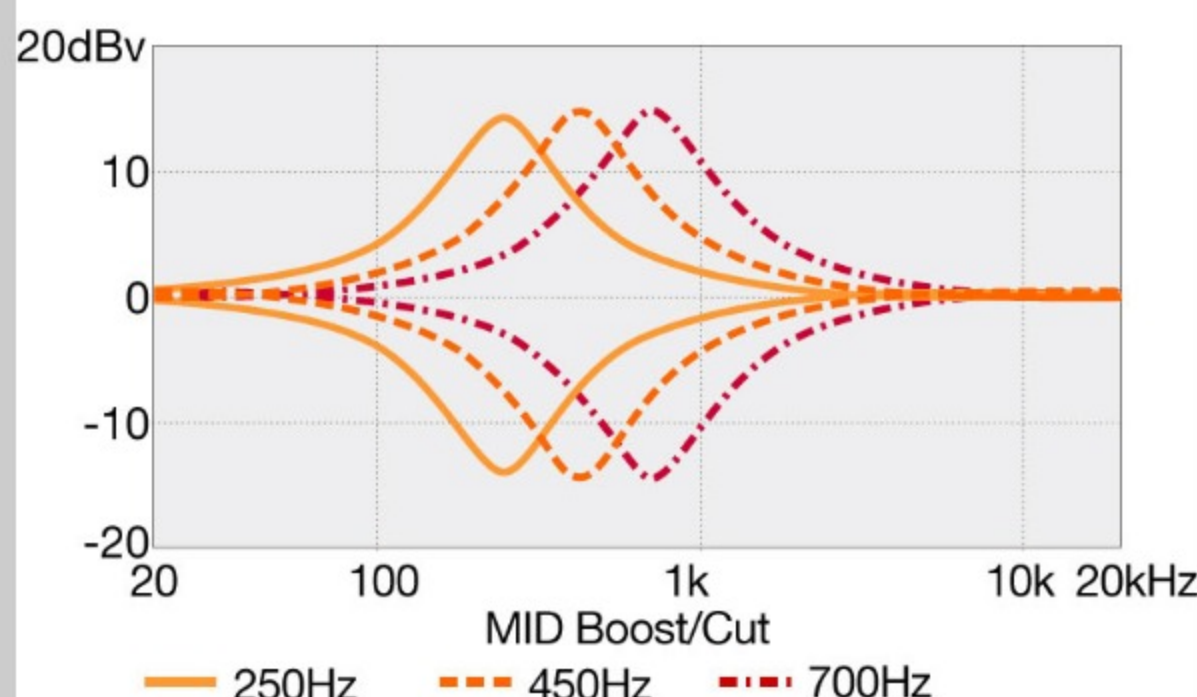

SR1355B *Premium*

COLOR VARIATION :

DUF : Dual Mocha Burst Flat

SPEC

SPECS

neck type	Atlas-5 / 5pc Panga Panga/Purpleheart neck w/KTS™ TITANIUM rods
top/back/body	Walnut/Panga Panga/Maple top / African Mahogany body
fretboard	Bound Panga Panga fretboard / Abalone oval inlay
fret	Medium frets / Premium fret edge treatment
number of frets	24
bridge	MR5S bridge
string space	16.5mm
neck pickup	Nordstrand™ Big Single neck pickup (Passive)
bridge pickup	Nordstrand™ Big Single bridge pickup (Passive)
equaliser	Ibanez Custom Electronics 3-band EQ w/EQ bypass switch (passive tone control on treble pot), 3-way Mid frequency switch
factory tuning	1G,2D,3A,4E,5B
strings	D'Addario® EXL165 + .130
string gauge	.045/.065/.085/.105/.130
nut	Graph Tech® BLACK TUSQ XL® nut
hardware color	Black

NECK DIMENSIONS

Scale :	864mm/34"
a : Width	45mm at NUT
b : Width	68mm at 24F
c : Thickness	19.5mm at 1F
d : Thickness	21.5mm at 12F
Radius :	305mmR

DESCRIPTION +

CONTROLS

DESCRIPTION +

FREQUENCY RESPONSE

DESCRIPTION +