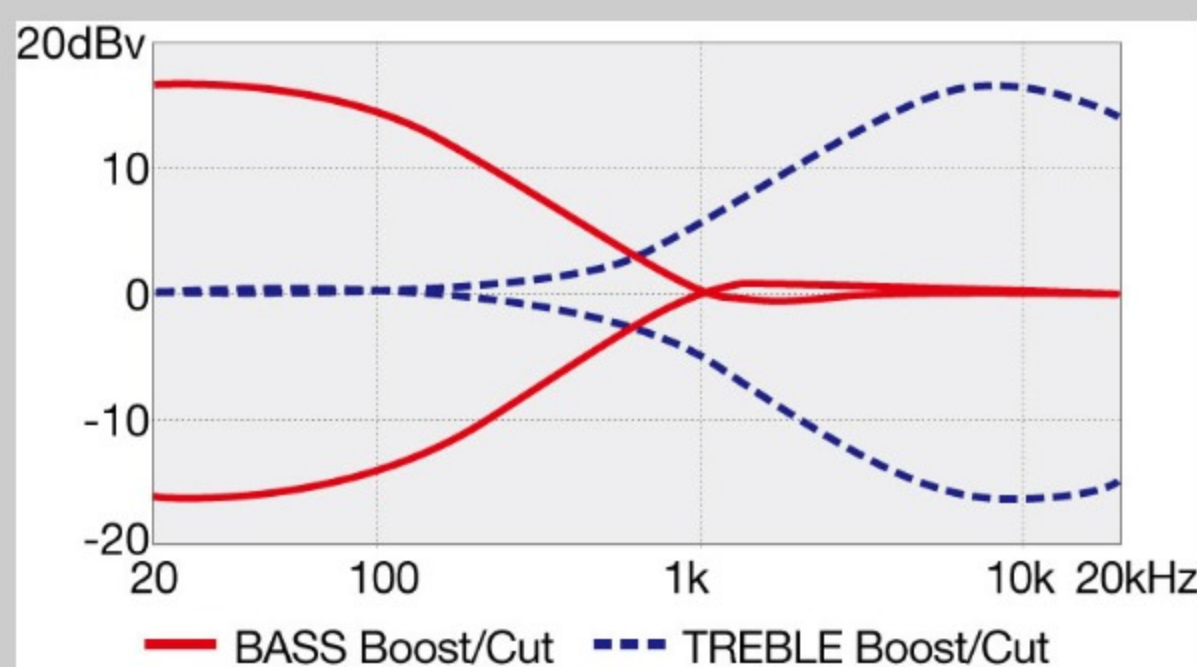

NECK DIMENSIONS

Scale :	864mm/34"
a : Width	45mm at NUT
b : Width	68mm at 24F
c : Thickness	19.5mm at 1F
d : Thickness	21.5mm at 12F
Radius :	305mmR

DESCRIPTION +

CONTROLS

DESCRIPTION +

FREQUENCY RESPONSE

DESCRIPTION +