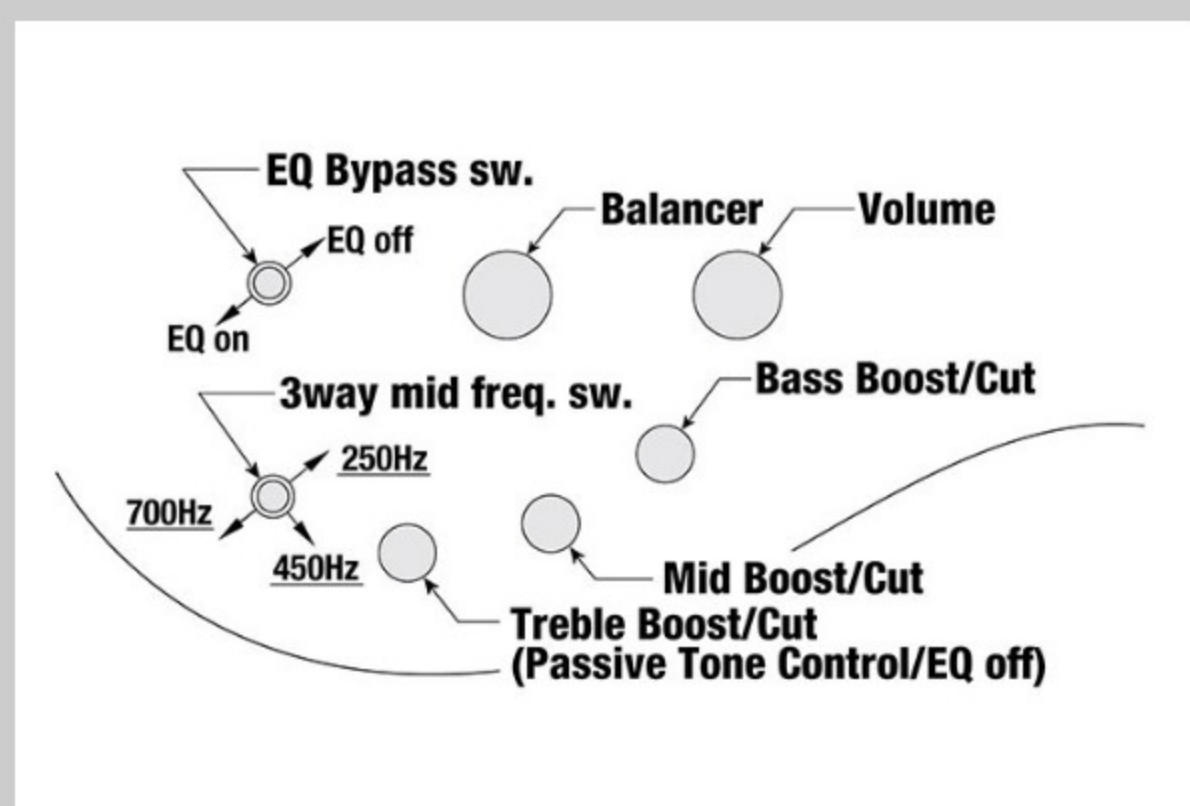

SR1355B *Premium*

COLOR VARIATION :

DUF : Dual Mocha Burst Flat

SPEC

SPECS

neck type	Atlas-5 / 5pc Panga Panga/Purpleheart neck w/KTS™ TITANIUM rods
top/back/body	Walnut/Panga Panga/Maple top / African Mahogany body
fretboard	Bound Panga Panga fretboard / Abalone oval inlay
fret	Medium frets / Premium fret edge treatment
number of frets	24
bridge	MR5S bridge
string space	16.5mm
neck pickup	Nordstrand™ Big Single neck pickup (Passive)
bridge pickup	Nordstrand™ Big Single bridge pickup (Passive)
equaliser	Ibanez Custom Electronics 3-band EQ w/EQ bypass switch (passive tone control on treble pot), 3-way Mid frequency switch
factory tuning	1G,2D,3A,4E,5B
strings	D'Addario® EXL165 + .130
string gauge	.045/.065/.085/.105/.130
nut	Graph Tech® BLACK TUSQ XL® nut
hardware color	Black

NECK DIMENSIONS

Scale :	864mm/34"
a : Width	45mm at NUT
b : Width	68mm at 24F
c : Thickness	19.5mm at 1F
d : Thickness	21.5mm at 12F
Radius :	305mmR

DESCRIPTION +

CONTROLS

DESCRIPTION +

FREQUENCY RESPONSE

DESCRIPTION +