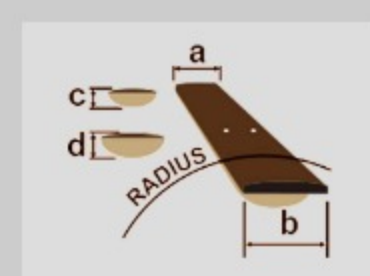

SR1355B *Premium*

COLOR VARIATION :

DUF : Dual Mocha Burst Flat

SPEC

SPECS

neck type	Atlas-5 / 5pc Panga Panga/Purpleheart neck w/KTS™ TITANIUM rods
top/back/body	Walnut/Panga Panga/Maple top / African Mahogany body
fretboard	Bound Panga Panga fretboard / Abalone oval inlay
fret	Medium frets / Premium fret edge treatment
number of frets	24
bridge	MR5S bridge
string space	16.5mm
neck pickup	Nordstrand™ Big Single neck pickup (Passive)
bridge pickup	Nordstrand™ Big Single bridge pickup (Passive)
equaliser	Ibanez Custom Electronics 3-band EQ w/EQ bypass switch (passive tone control on treble pot), 3-way Mid frequency switch
factory tuning	1G,2D,3A,4E,5B
strings	D'Addario® EXL165 + .130
string gauge	.045/.065/.085/.105/.130
nut	Graph Tech® BLACK TUSQ XL® nut
hardware color	Black

NECK DIMENSIONS

Scale :	864mm/34"
a : Width	45mm at NUT
b : Width	68mm at 24F
c : Thickness	19.5mm at 1F
d : Thickness	21.5mm at 12F
Radius :	305mmR

DESCRIPTION +

CONTROLS

DESCRIPTION +

FREQUENCY RESPONSE

DESCRIPTION +