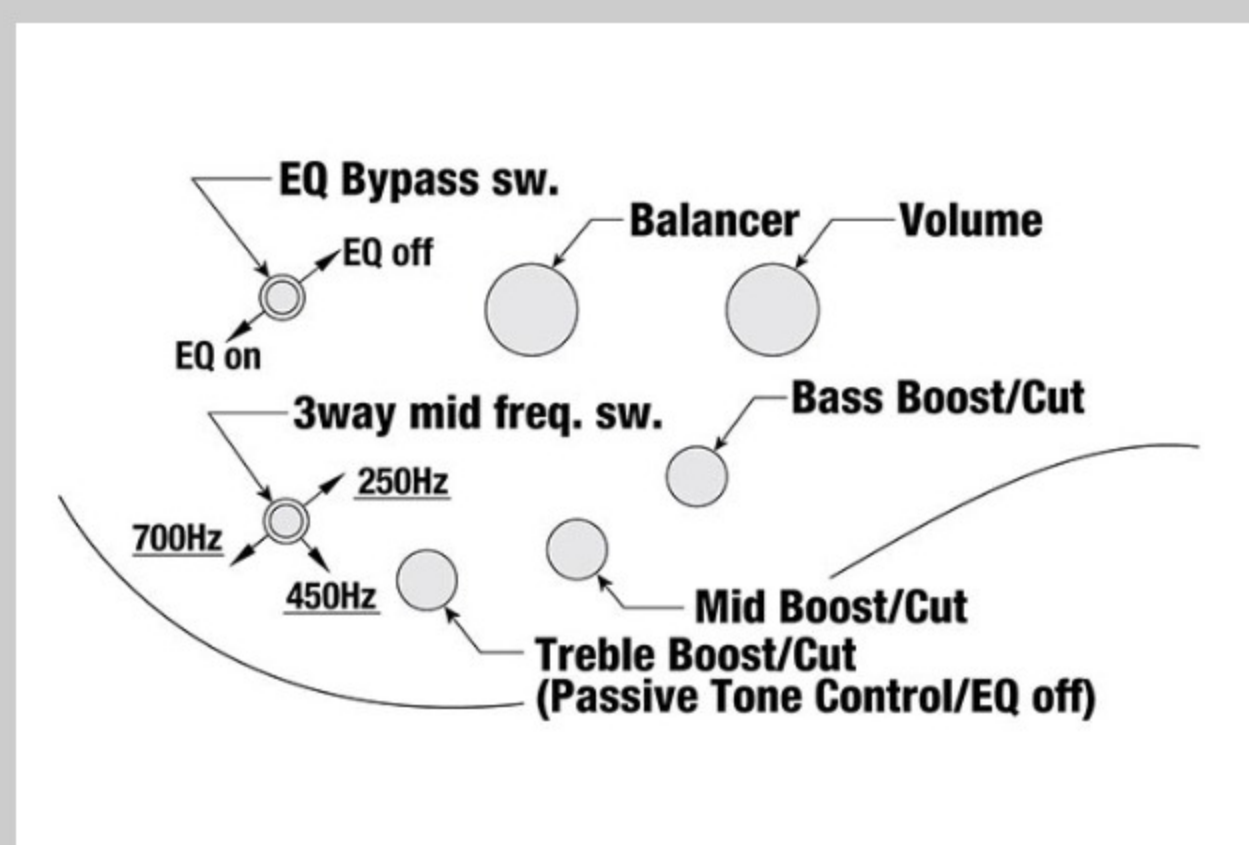

SR1356B *Premium*

SR

COLOR VARIATION : 
DUF : Dual Mocha Burst Flat

SHARE :  

SPEC

SPECS

| | |
|-----------------|---|
| neck type | Atlas-6 / 5pc Panga Panga/Purpleheart neck w/KTS™ TITANIUM rods |
| top/back/body | Walnut/Panga Panga/Maple top / African Mahogany body |
| fretboard | Bound Panga Panga fretboard / Abalone oval inlay |
| fret | Medium frets / Premium fret edge treatment |
| number of frets | 24 |
| bridge | MR55 bridge |
| string space | 16.5mm |
| neck pickup | Nordstrand™ Big Single neck pickup (Passive) |
| bridge pickup | Nordstrand™ Big Single bridge pickup (Passive) |
| equaliser | Ibanez Custom Electronics 3-band EQ w/EQ bypass switch (passive tone control on treble pot), 3-way Mid frequency switch |
| factory tuning | 1C,2G,3D,4A,5E,6B |
| strings | D'Addario® EXL165 + .032/.130 |
| string gauge | .032/.045/.065/.085/.105/.130 |
| nut | Graph Tech® BLACK TUSQ XL® nut |
| hardware color | Black |

NECK DIMENSIONS

| | |
|---------------|---------------|
| Scale : | 864mm |
| a : Width | 54mm at NUT |
| b : Width | 83mm at 24F |
| c : Thickness | 19.5mm at 1F |
| d : Thickness | 21.5mm at 20F |
| Radius : | 400mmR |

DESCRIPTION +

CONTROLS

DESCRIPTION +

FREQUENCY RESPONSE

DESCRIPTION +

OTHER FEATURES

| | |
|----------------------|---------|
| Recommended Case | MRB500C |
| Gotoh® machine heads | |
| Gig bag included | |