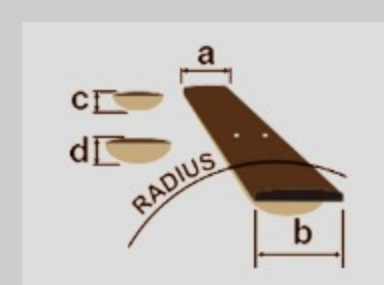

SR1356B *Premium*

SR

COLOR VARIATION : 
DUF : Dual Mocha Burst Flat

SHARE :  

SPEC

SPECS

| | |
|-----------------|---|
| neck type | Atlas-6 / 5pc Panga Panga/Purpleheart neck w/KTS™ TITANIUM rods |
| top/back/body | Walnut/Panga Panga/Maple top / African Mahogany body |
| fretboard | Bound Panga Panga fretboard / Abalone oval inlay |
| fret | Medium frets / Premium fret edge treatment |
| number of frets | 24 |
| bridge | MR55 bridge |
| string space | 16.5mm |
| neck pickup | Nordstrand™ Big Single neck pickup (Passive) |
| bridge pickup | Nordstrand™ Big Single bridge pickup (Passive) |
| equaliser | Ibanez Custom Electronics 3-band EQ w/EQ bypass switch (passive tone control on treble pot), 3-way Mid frequency switch |
| factory tuning | 1C,2G,3D,4A,5E,6B |
| strings | D'Addario® EXL165 + .032/.130 |
| string gauge | .032/.045/.065/.085/.105/.130 |
| nut | Graph Tech® BLACK TUSQ XL® nut |
| hardware color | Black |

NECK DIMENSIONS

| | |
|---------------|---------------|
| Scale : | 864mm |
| a : Width | 54mm at NUT |
| b : Width | 83mm at 24F |
| c : Thickness | 19.5mm at 1F |
| d : Thickness | 21.5mm at 20F |
| Radius : | 400mmR |