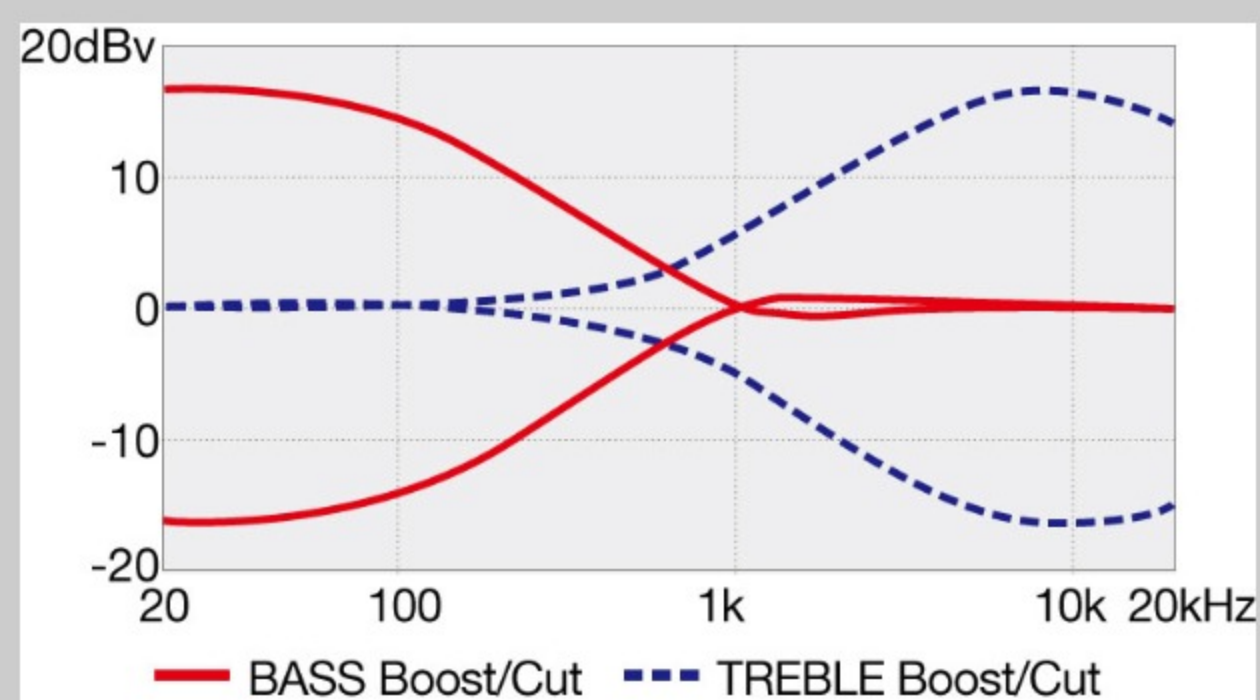

FREQUENCY RESPONSE

DESCRIPTION +

OTHER FEATURES

Recommended Case	MRB500C
Gotoh® machine heads	
Gig bag included