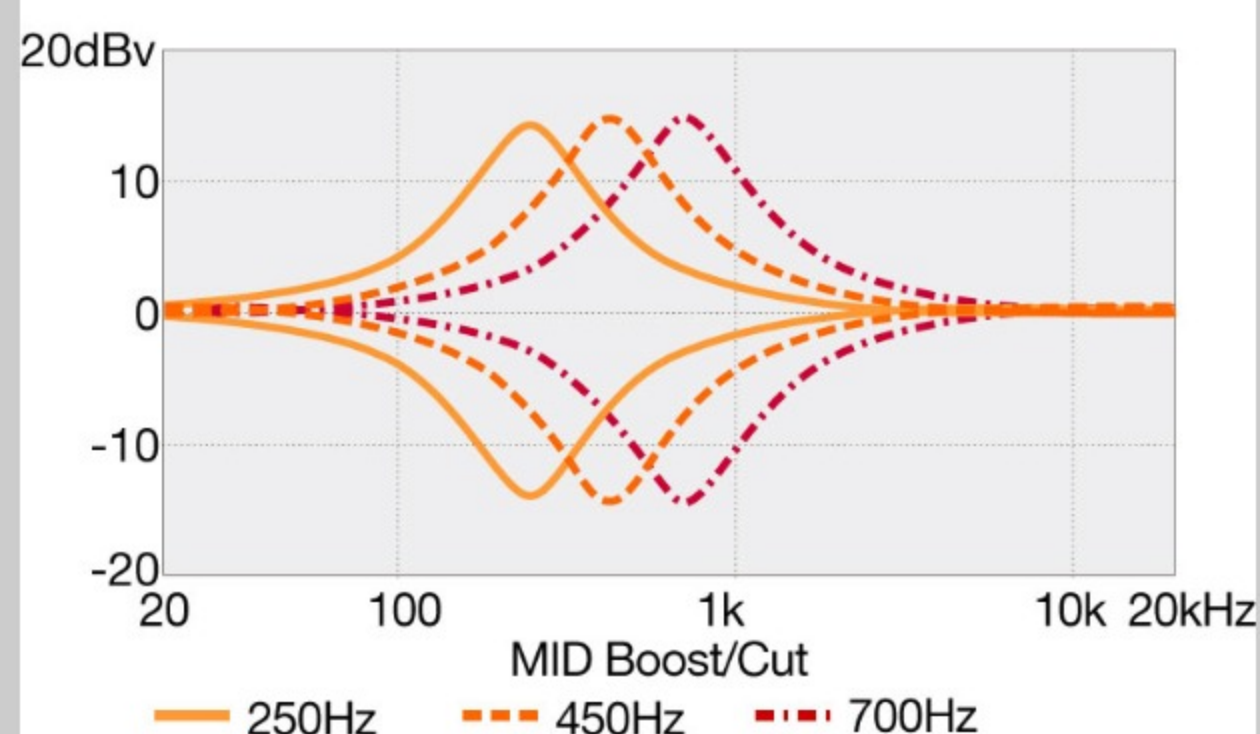

FREQUENCY RESPONSE

DESCRIPTION +

OTHER FEATURES

Recommended Case	MRB500C
Gotoh® machine heads	
Gig bag included