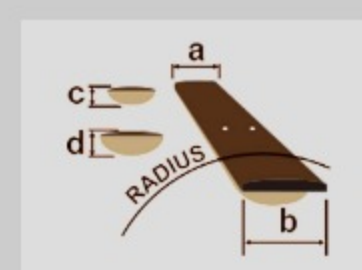

SR1356B *Premium*

SR

COLOR VARIATION :

DUF : Dual Mocha Burst Flat

SPEC

SPECS

neck type	Atlas-6 / 5pc Panga Panga/Purpleheart neck w/KTS™ TITANIUM rods
top/back/body	Walnut/Panga Panga/Maple top / African Mahogany body
fretboard	Bound Panga Panga fretboard / Abalone oval inlay
fret	Medium frets / Premium fret edge treatment
number of frets	24
bridge	MR5S bridge
string space	16.5mm
neck pickup	Nordstrand™ Big Single neck pickup (Passive)
bridge pickup	Nordstrand™ Big Single bridge pickup (Passive)
equaliser	Ibanez Custom Electronics 3-band EQ w/EQ bypass switch (passive tone control on treble pot), 3-way Mid frequency switch
factory tuning	1C,2G,3D,4A,5E,6B
strings	D'Addario® EXL165 + .032/.130
string gauge	.032/.045/.065/.085/.105/.130
nut	Graph Tech® BLACK TUSQ XL® nut
hardware color	Black

NECK DIMENSIONS

Scale : 864mm/34"

a : Width 54mm at NUT

b : Width 83mm at 24F

c : Thickness 19.5mm at 1F

d : Thickness 21.5mm at 12F

Radius : 400mmR

DESCRIPTION +