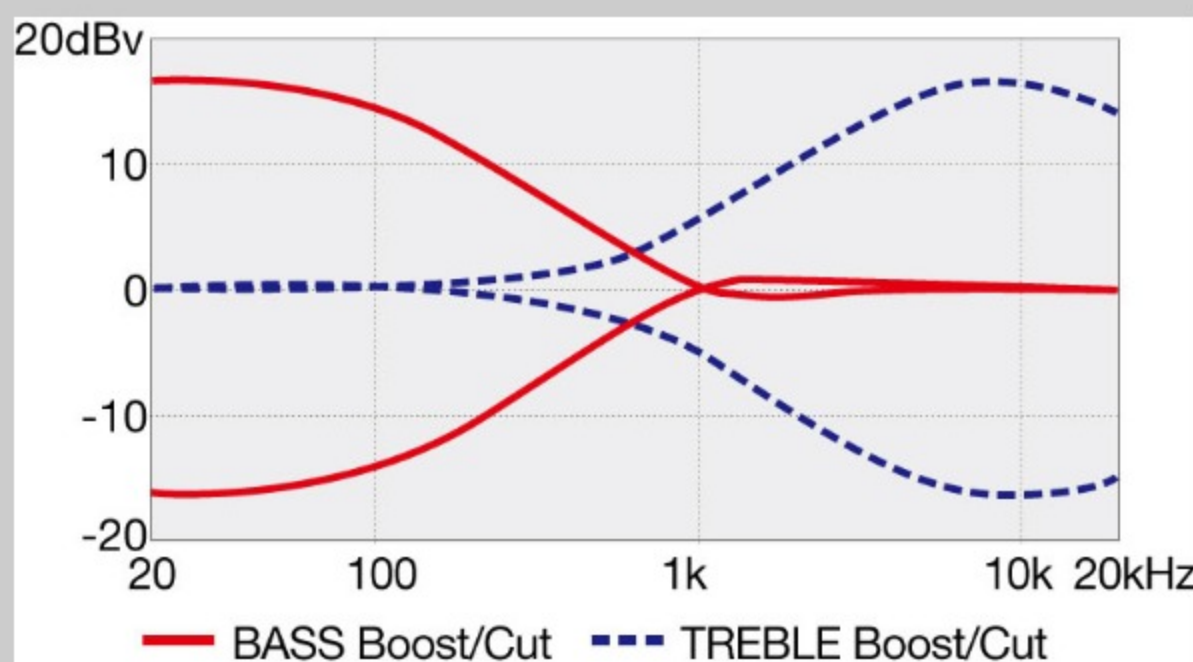

FREQUENCY RESPONSE

DESCRIPTION +

OTHER FEATURES

Recommended Case	MRB500C
Gotoh® machine heads	
Gig bag included