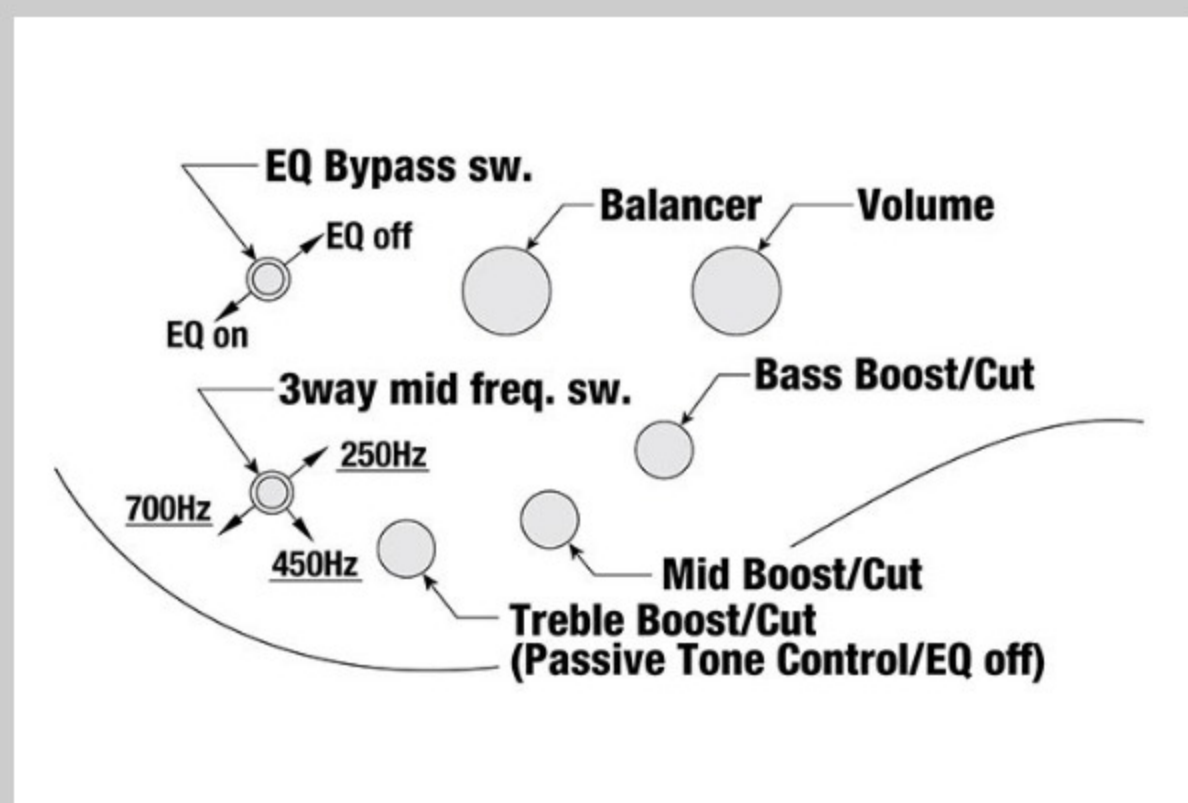

SR1356B *Premium*

SR

COLOR VARIATION :

DUF : Dual Mocha Burst Flat

SPEC

SPECS

neck type	Atlas-6 / 5pc Panga Panga/Purpleheart neck w/KTS™ TITANIUM rods
top/back/body	Walnut/Panga Panga/Maple top / African Mahogany body
fretboard	Bound Panga Panga fretboard / Abalone oval inlay
fret	Medium frets / Premium fret edge treatment
number of frets	24
bridge	MR5S bridge
string space	16.5mm
neck pickup	Nordstrand™ Big Single neck pickup (Passive)
bridge pickup	Nordstrand™ Big Single bridge pickup (Passive)
equaliser	Ibanez Custom Electronics 3-band EQ w/EQ bypass switch (passive tone control on treble pot), 3-way Mid frequency switch
factory tuning	1C,2G,3D,4A,5E,6B
strings	D'Addario® EXL165 + .032/.130
string gauge	.032/.045/.065/.085/.105/.130
nut	Graph Tech® BLACK TUSQ XL® nut
hardware color	Black

CONTROLS

DESCRIPTION +

FREQUENCY RESPONSE

DESCRIPTION +

OTHER FEATURES

Recommended Case	MRB500C
Gotoh® machine heads	
Gig bag included	