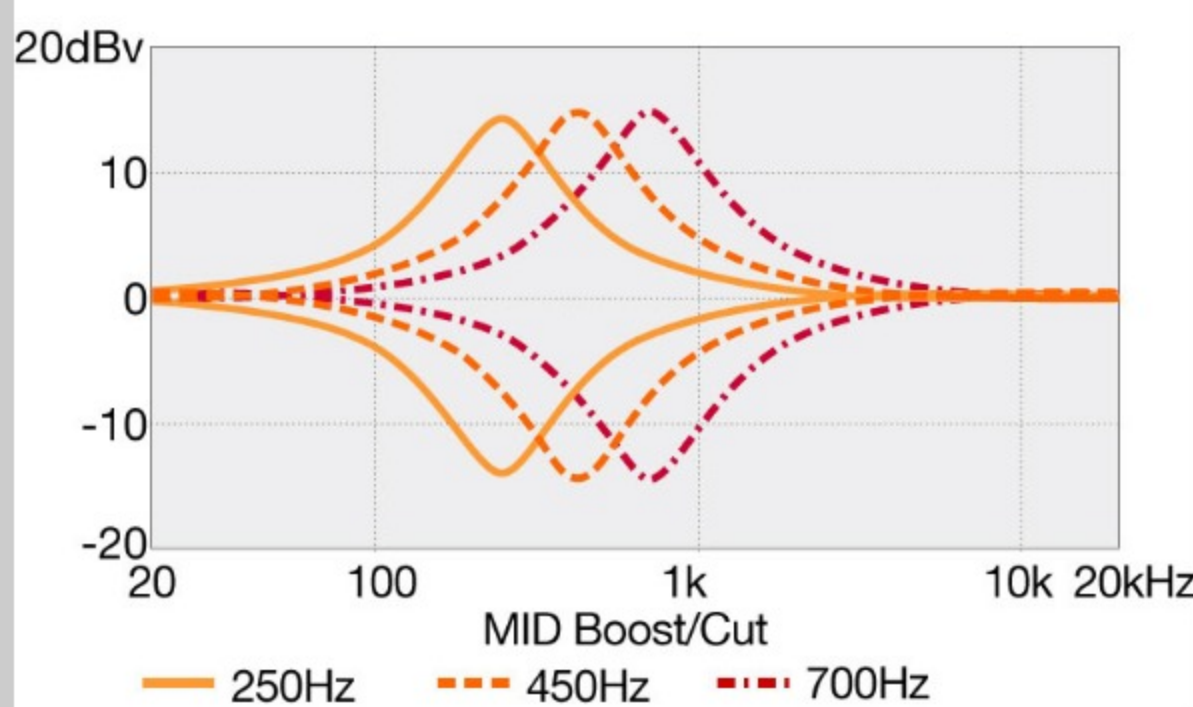

FREQUENCY RESPONSE

DESCRIPTION +

OTHER FEATURES

Recommended Case	MRB500C
Gotoh® machine heads	
Gig bag included