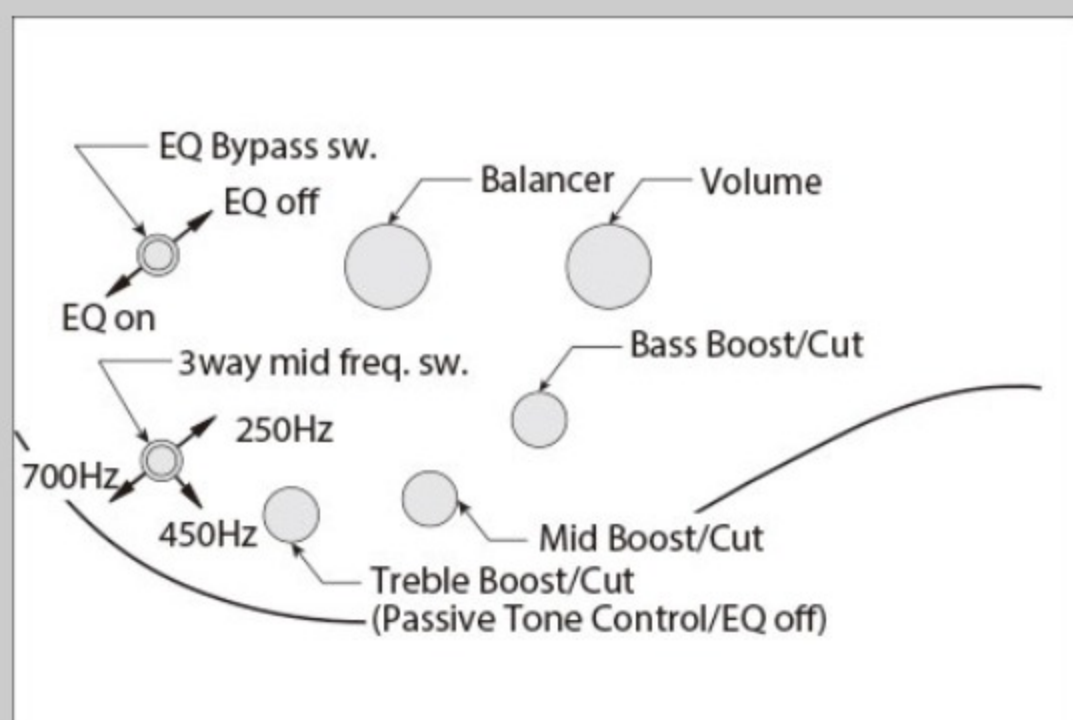

SR1400E *Premium*

NT : Natural

COLOR VARIATION :

SHARE : [f](#) [t](#)

SPEC

SPEC

neck type	Atlas-4 / 5pc Panga Panga/Purpleheart neck
top/back/body	Figured Maple top / Mahogany body
fretboard	Bound Panga Panga / Abalone oval inlay
fret	Medium frets / Premium fret edge treatment
bridge	MR5 bridge (19mm string spacing)
neck pickup	Nordstrand™ Big Single neck pickup (Passive)
bridge pickup	Nordstrand™ Big Single bridge pickup (Passive)
equaliser	Ibanez Custom Electronics 3-band EQ w/EQ bypass switch (passive tone control on treble pot) & Mid frequency switch
nut	Graph Tech® BLACK TUSQ XL® nut
hardware color	Gold

NECK DIMENSIONS

Scale :	864mm/34"
a : Width	38mm at NUT
b : Width	62mm at 24F
c : Thickness	19.5mm at 1F
d : Thickness	21.5mm at 12F
Radius :	305mmR

CONTROLS

FREQUENCY RESPONSE

OTHERS

Recommended Case MB300C