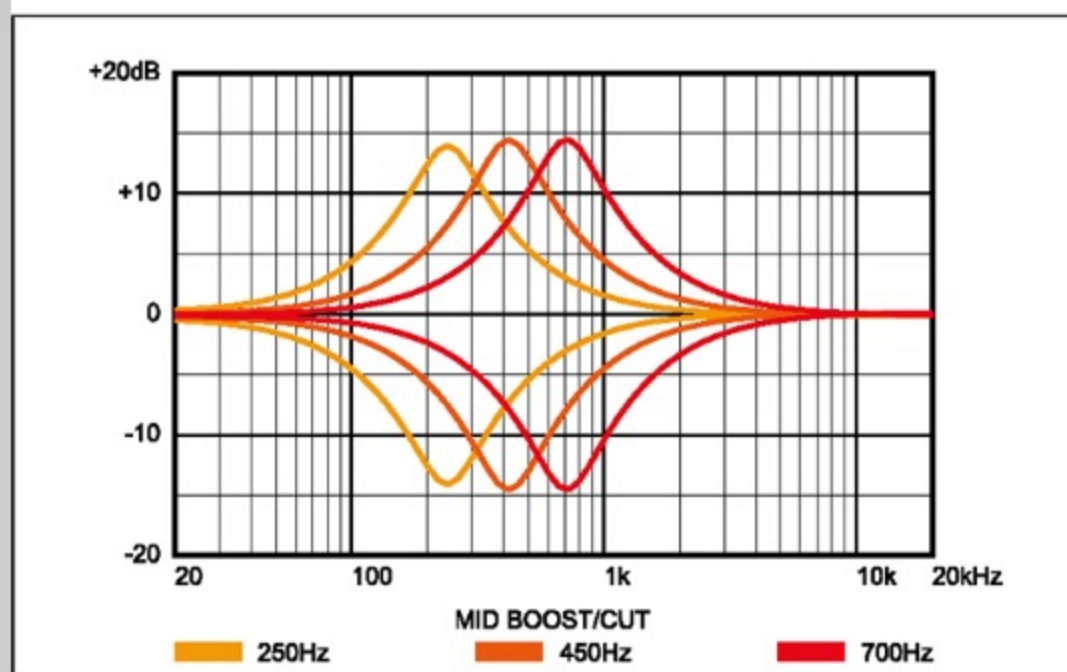

SR1400E *Premium*

NT : Natural

COLOR VARIATION :

SHARE : [f](#) [t](#)

SPEC

SPEC

neck type	Atlas-4 / 5pc Panga Panga/Purpleheart neck
top/back/body	Figured Maple top / Mahogany body
fretboard	Bound Panga Panga / Abalone oval inlay
fret	Medium frets / Premium fret edge treatment
bridge	MR5 bridge (19mm string spacing)
neck pickup	Nordstrand™ Big Single neck pickup (Passive)
bridge pickup	Nordstrand™ Big Single bridge pickup (Passive)
equaliser	Ibanez Custom Electronics 3-band EQ w/EQ bypass switch (passive tone control on treble pot) & Mid frequency switch
nut	Graph Tech® BLACK TUSQ XL® nut
hardware color	Gold

NECK DIMENSIONS

Scale :	864mm/34"
a : Width	38mm at NUT
b : Width	62mm at 24F
c : Thickness	19.5mm at 1F
d : Thickness	21.5mm at 12F
Radius :	305mmR

CONTROLS

FREQUENCY RESPONSE

OTHERS

Recommended Case MB300C