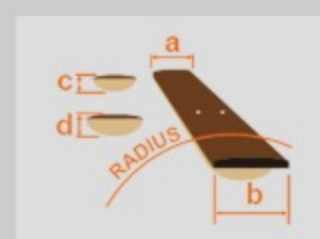

SR1400E *Premium*

NT : Natural

COLOR VARIATION :

SHARE : [f](#) [t](#)

SPEC

SPEC

neck type	Atlas-4 / 5pc Panga Panga/Purpleheart neck
top/back/body	Figured Maple top / Mahogany body
fretboard	Bound Panga Panga / Abalone oval inlay
fret	Medium frets / Premium fret edge treatment
bridge	MR5 bridge (19mm string spacing)
neck pickup	Nordstrand™ Big Single neck pickup (Passive)
bridge pickup	Nordstrand™ Big Single bridge pickup (Passive)
equaliser	Ibanez Custom Electronics 3-band EQ w/EQ bypass switch (passive tone control on treble pot) & Mid frequency switch
nut	Graph Tech® BLACK TUSQ XL® nut
hardware color	Gold

NECK DIMENSIONS

Scale :	864mm/34"
a : Width	38mm at NUT
b : Width	62mm at 24F
c : Thickness	19.5mm at 1F
d : Thickness	21.5mm at 12F
Radius :	305mmR

CONTROLS

FREQUENCY RESPONSE

OTHERS

Recommended Case MB300C