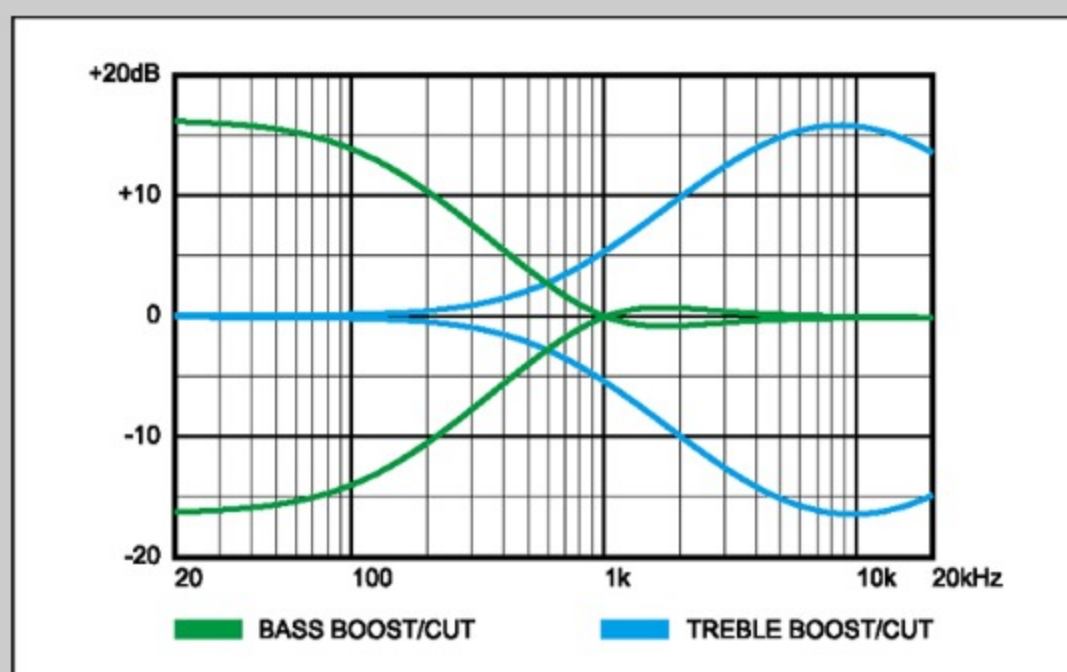

NECK DIMENSIONS

Scale :	864mm/34"
a : Width	38mm at NUT
b : Width	62mm at 24F
c : Thickness	19.5mm at 1F
d : Thickness	21.5mm at 12F
Radius :	305mmR

CONTROLS

FREQUENCY RESPONSE

OTHERS

Recommended Case MB300C