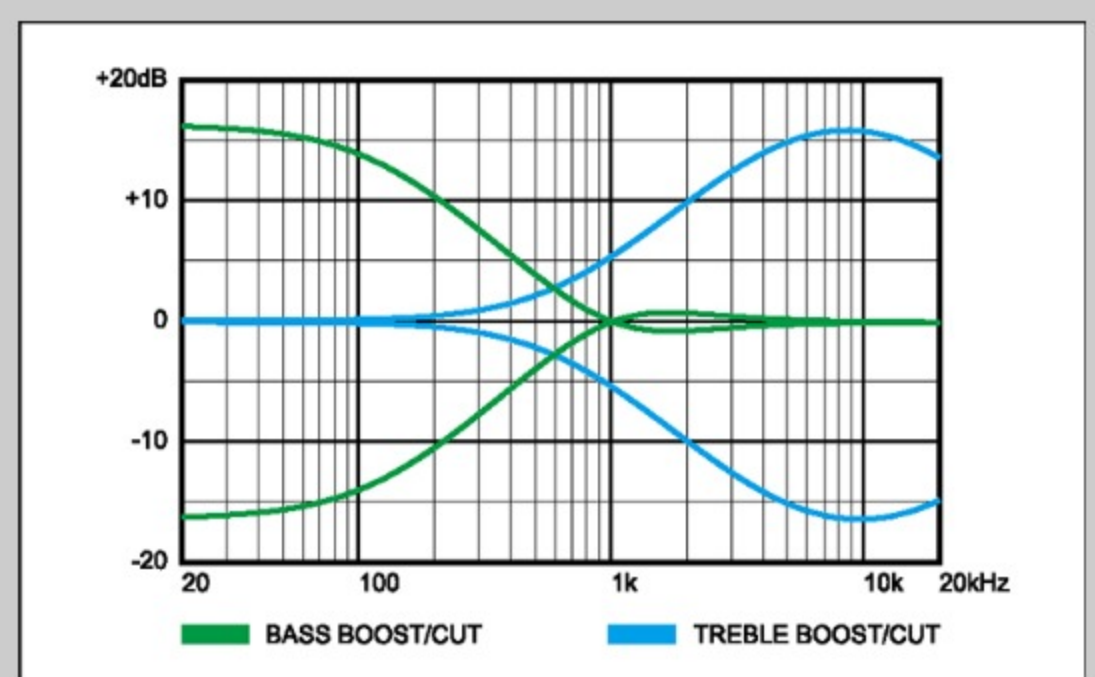

NECK DIMENSIONS

Scale :	864mm/34"
a : Width	45mm at NUT
b : Width	68mm at 24F
c : Thickness	19.5mm at 1F
d : Thickness	21.5mm at 12F
Radius :	305mmR

CONTROLS

FREQUENCY RESPONSE

OTHERS

Recommended Case MB300C