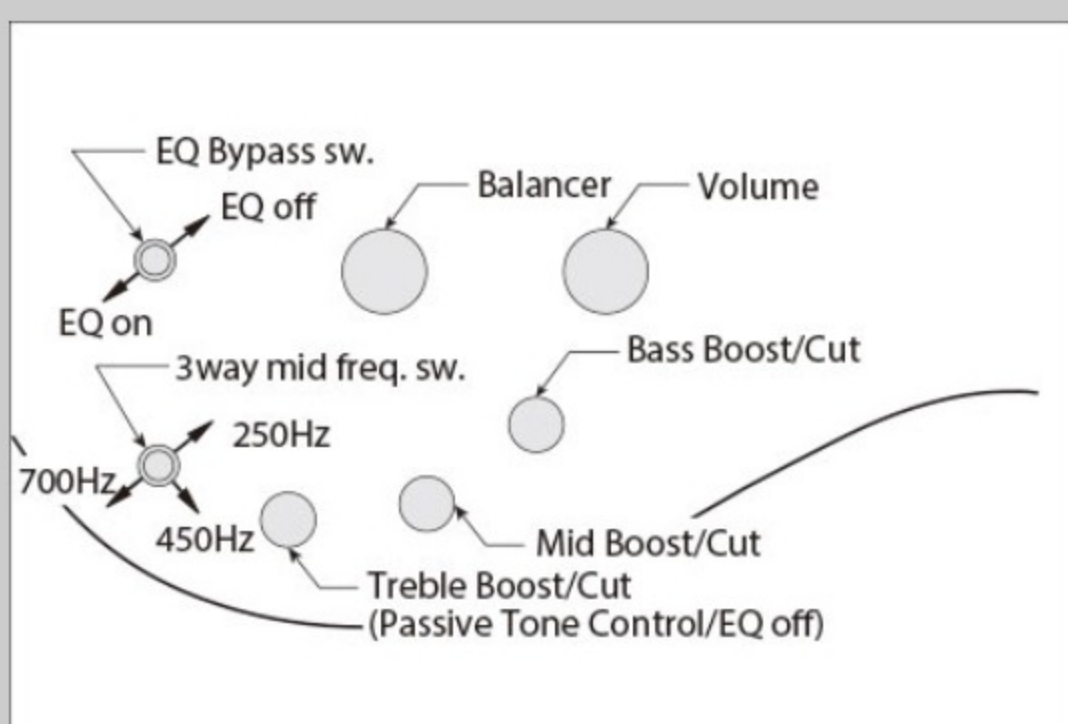

SR1405E *Premium*

GWH : Glacial White

COLOR VARIATION :

SHARE : [f](#) [t](#)

SPEC

SPEC

neck type	Atlas-5 / 5pc Panga Panga/Purpleheart neck
top/back/body	Figured Maple top / Mahogany body
fretboard	Bound Panga Panga / Abalone oval inlay
fret	Medium frets / Premium fret edge treatment
bridge	MR5 bridge (16.5mm string spacing)
neck pickup	Nordstrand™ Big Single neck pickup (Passive)
bridge pickup	Nordstrand™ Big Single bridge pickup (Passive)
equaliser	Ibanez Custom Electronics 3-band EQ w/EQ bypass switch (passive tone control on treble pot) & Mid frequency switch
nut	Graph Tech® BLACK TUSQ XL® nut
hardware color	Gold

NECK DIMENSIONS

Scale :	864mm/34"
a : Width	45mm at NUT
b : Width	68mm at 24F
c : Thickness	19.5mm at 1F
d : Thickness	21.5mm at 12F
Radius :	305mmR

CONTROLS

FREQUENCY RESPONSE

OTHERS

Recommended Case MB300C