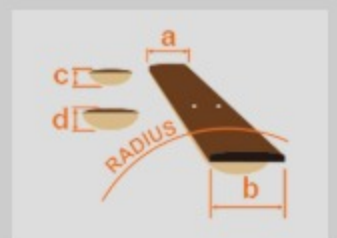

SR1405E *Premium*

GWH : Glacial White

COLOR VARIATION :

SHARE : [f](#) [t](#)

SPEC

SPEC

neck type	Atlas-5 / 5pc Panga Panga/Purpleheart neck
top/back/body	Figured Maple top / Mahogany body
fretboard	Bound Panga Panga / Abalone oval inlay
fret	Medium frets / Premium fret edge treatment
bridge	MR5 bridge (16.5mm string spacing)
neck pickup	Nordstrand™ Big Single neck pickup (Passive)
bridge pickup	Nordstrand™ Big Single bridge pickup (Passive)
equaliser	Ibanez Custom Electronics 3-band EQ w/EQ bypass switch (passive tone control on treble pot) & Mid frequency switch
nut	Graph Tech® BLACK TUSQ XL® nut
hardware color	Gold

NECK DIMENSIONS

Scale :	864mm/34"
a : Width	45mm at NUT
b : Width	68mm at 24F
c : Thickness	19.5mm at 1F
d : Thickness	21.5mm at 12F
Radius :	305mmR

CONTROLS

FREQUENCY RESPONSE

OTHERS

Recommended Case MB300C