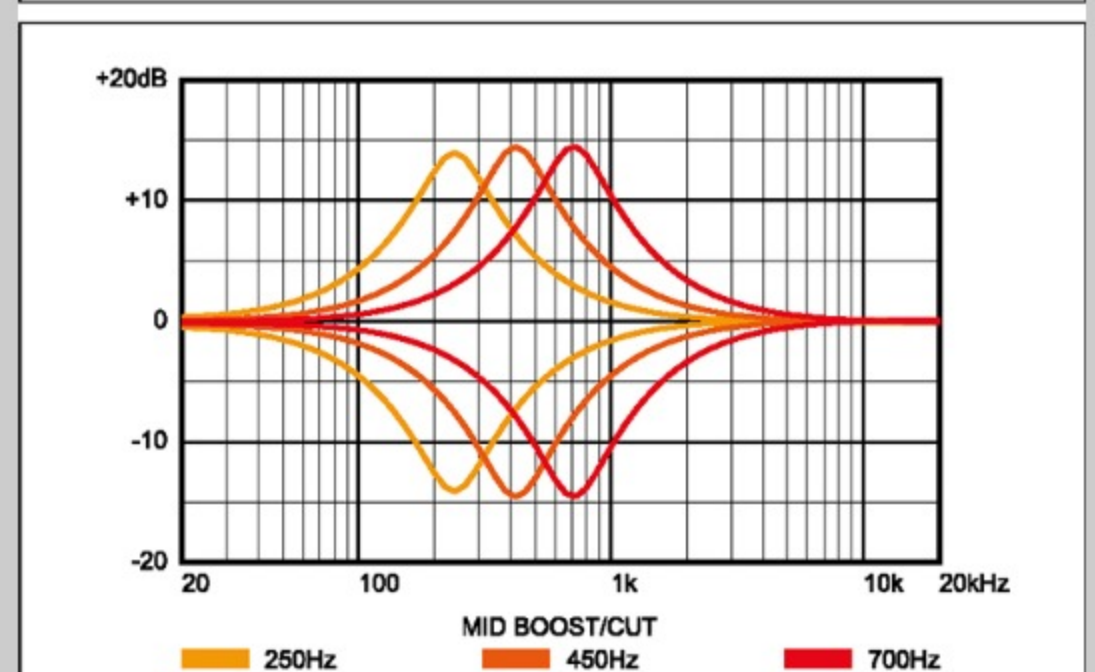

SR1405E *Premium*

GWH : Glacial White

COLOR VARIATION :

SHARE : [f](#) [t](#)

SPEC

SPEC

neck type	Atlas-5 / 5pc Panga Panga/Purpleheart neck
top/back/body	Figured Maple top / Mahogany body
fretboard	Bound Panga Panga / Abalone oval inlay
fret	Medium frets / Premium fret edge treatment
bridge	MR5 bridge (16.5mm string spacing)
neck pickup	Nordstrand™ Big Single neck pickup (Passive)
bridge pickup	Nordstrand™ Big Single bridge pickup (Passive)
equaliser	Ibanez Custom Electronics 3-band EQ w/EQ bypass switch (passive tone control on treble pot) & Mid frequency switch
nut	Graph Tech® BLACK TUSQ XL® nut
hardware color	Gold

NECK DIMENSIONS

Scale :	864mm/34"
a : Width	45mm at NUT
b : Width	68mm at 24F
c : Thickness	19.5mm at 1F
d : Thickness	21.5mm at 12F
Radius :	305mmR

CONTROLS

FREQUENCY RESPONSE

OTHERS

Recommended Case MB300C