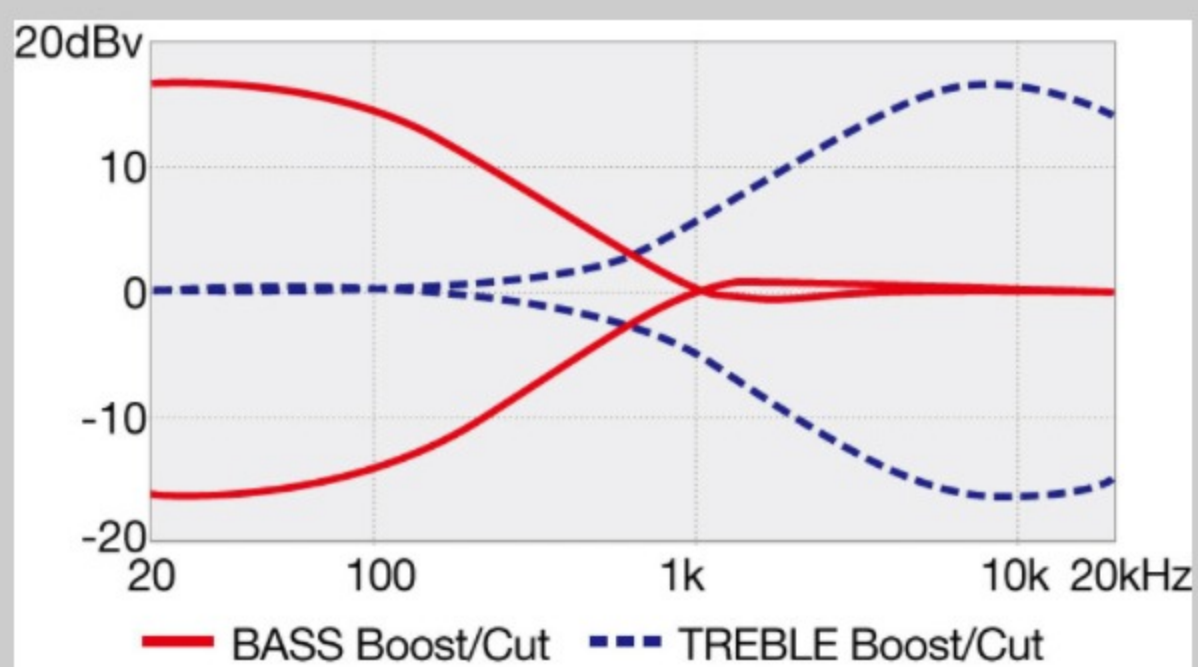

NECK DIMENSIONS

Scale :	864mm/34"
a : Width	38mm at NUT
b : Width	62mm at 24F
c : Thickness	19.5mm at 1F
d : Thickness	21.5mm at 12F
Radius :	305mmR

DESCRIPTION +

CONTROLS

DESCRIPTION

+

FREQUENCY RESPONSE

DESCRIPTION