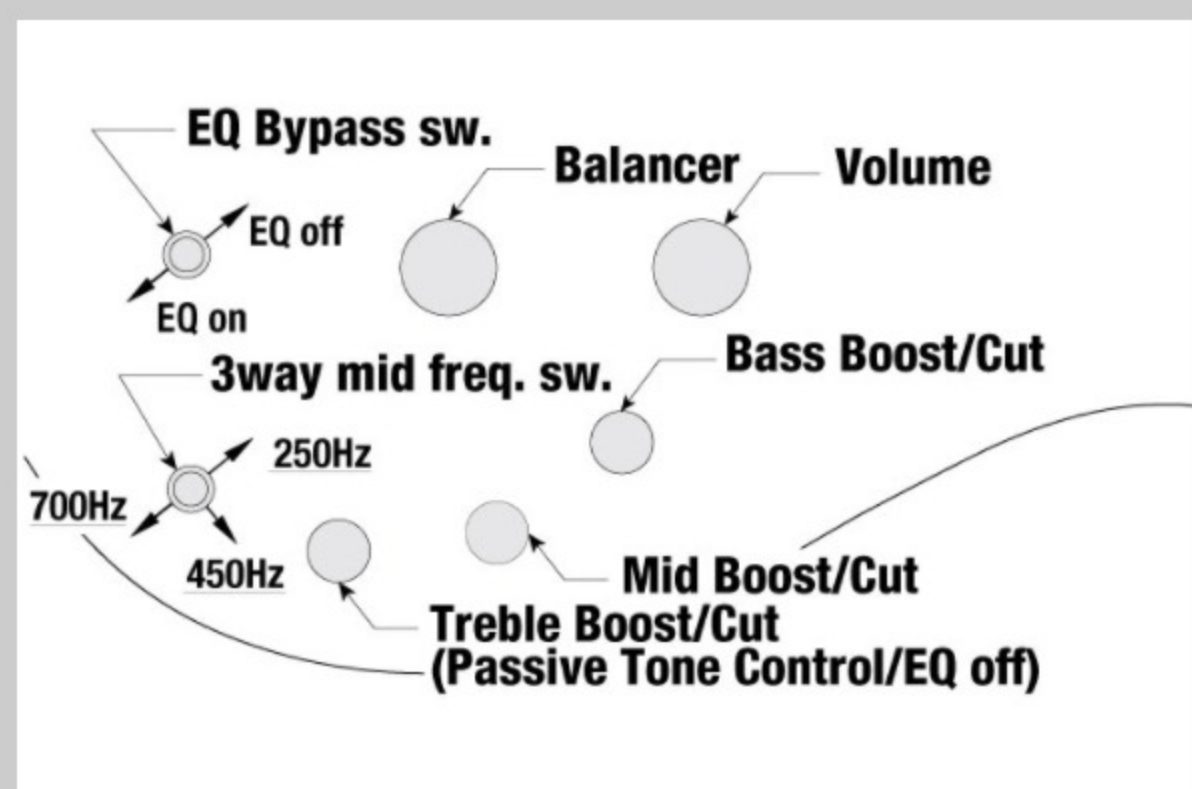

SR1600D *Premium*

COLOR VARIATION : 

ASK : Autumn Sunset Sky

SHARE :  

SPEC

SPECS

neck type	Atlas-4 / 5pc Panga Panga/Purpleheart neck w/KTS™ TITANIUM rods
top/back/body	Poplar Burl top / African Mahogany body
fretboard	Bound Panga Panga fretboard / Abalone oval inlay
fret	Medium frets / Premium fret edge treatment
number of frets	24
bridge	MR55 bridge
string space	19mm
neck pickup	Aguilar® DCB neck pickup (Passive)
bridge pickup	Aguilar® DCB bridge pickup (Passive)
equaliser	Ibanez Custom Electronics 3-band EQ w/ EQ bypass switch (passive tone control on treble pot) & 3-way Mid frequency switch
factory tuning	1G,2D,3A,4E
strings	D'Addario® EXL165
string gauge	.045/.065/.085/.105
nut	Graph Tech® BLACK TUSQ XL® nut
hardware color	Black

NECK DIMENSIONS

Scale :	864mm/34"
a : Width	38mm at NUT
b : Width	62mm at 24F
c : Thickness	19.5mm at 1F
d : Thickness	21.5mm at 12F
Radius :	305mmR

DESCRIPTION +

CONTROLS

DESCRIPTION

+

FREQUENCY RESPONSE

DESCRIPTION