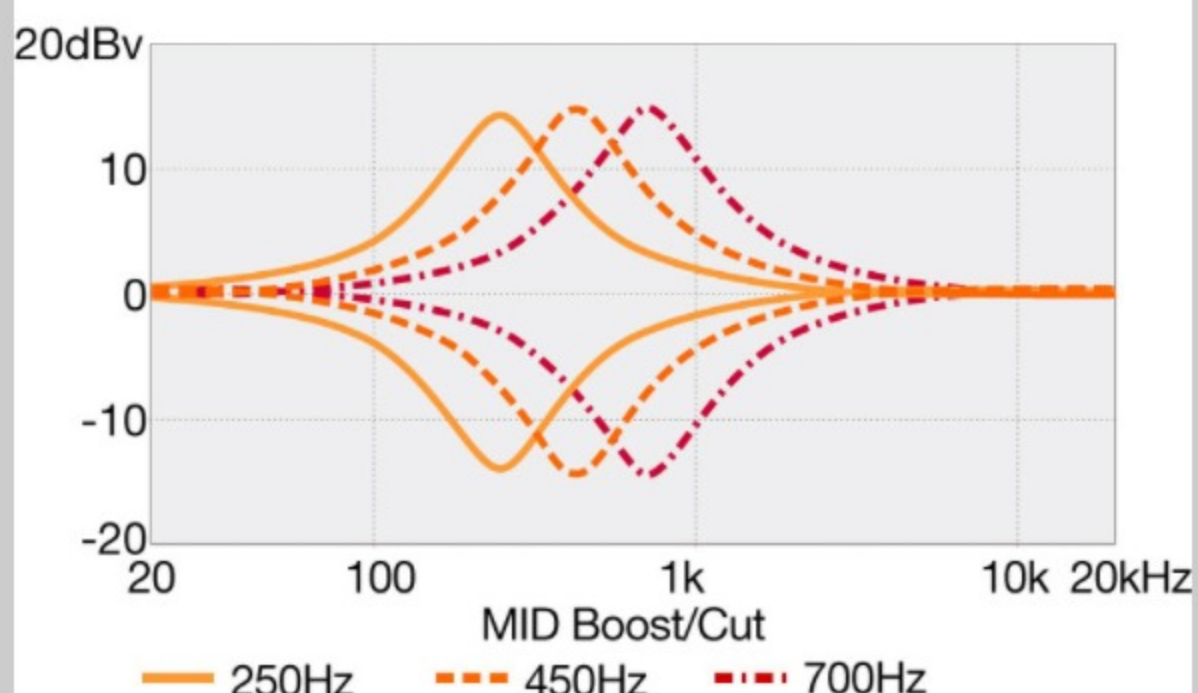

SR1600D *Premium*

COLOR VARIATION : 

ASK : Autumn Sunset Sky

SHARE :  

SPEC

SPECS

neck type	Atlas-4 / 5pc Panga Panga/Purpleheart neck w/KTS™ TITANIUM rods
top/back/body	Poplar Burl top / African Mahogany body
fretboard	Bound Panga Panga fretboard / Abalone oval inlay
fret	Medium frets / Premium fret edge treatment
number of frets	24
bridge	MR55 bridge
string space	19mm
neck pickup	Aguilar® DCB neck pickup (Passive)
bridge pickup	Aguilar® DCB bridge pickup (Passive)
equaliser	Ibanez Custom Electronics 3-band EQ w/ EQ bypass switch (passive tone control on treble pot) & 3-way Mid frequency switch
factory tuning	1G,2D,3A,4E
strings	D'Addario® EXL165
string gauge	.045/.065/.085/.105
nut	Graph Tech® BLACK TUSQ XL® nut
hardware color	Black

NECK DIMENSIONS

Scale :	864mm/34"
a : Width	38mm at NUT
b : Width	62mm at 24F
c : Thickness	19.5mm at 1F
d : Thickness	21.5mm at 12F
Radius :	305mmR

DESCRIPTION +

CONTROLS

DESCRIPTION

+

FREQUENCY RESPONSE

DESCRIPTION