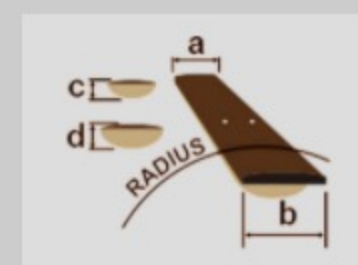

SR1600D *Premium*

COLOR VARIATION : 

ASK : Autumn Sunset Sky

SHARE :  

SPEC

SPECS

neck type	Atlas-4 / 5pc Panga Panga/Purpleheart neck w/KTS™ TITANIUM rods
top/back/body	Poplar Burl top / African Mahogany body
fretboard	Bound Panga Panga fretboard / Abalone oval inlay
fret	Medium frets / Premium fret edge treatment
number of frets	24
bridge	MR55 bridge
string space	19mm
neck pickup	Aguilar® DCB neck pickup (Passive)
bridge pickup	Aguilar® DCB bridge pickup (Passive)
equaliser	Ibanez Custom Electronics 3-band EQ w/ EQ bypass switch (passive tone control on treble pot) & 3-way Mid frequency switch
factory tuning	1G,2D,3A,4E
strings	D'Addario® EXL165
string gauge	.045/.065/.085/.105
nut	Graph Tech® BLACK TUSQ XL® nut
hardware color	Black

NECK DIMENSIONS

Scale :	864mm/34"
a : Width	38mm at NUT
b : Width	62mm at 24F
c : Thickness	19.5mm at 1F
d : Thickness	21.5mm at 12F
Radius :	305mmR

DESCRIPTION +

CONTROLS

DESCRIPTION

+

FREQUENCY RESPONSE

DESCRIPTION