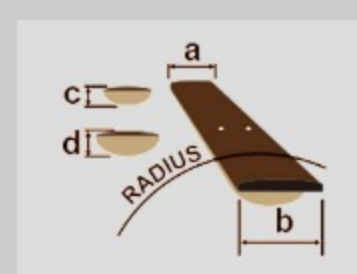

SR1600D *Premium*

SR

COLOR VARIATION :

ASK : Autumn Sunset Sky

SPEC

SPECS

neck type	Atlas-4 / 5pc Panga Panga/Purpleheart neck w/KTS™ TITANIUM rods
top/back/body	Poplar Burl top / African Mahogany body
fretboard	Bound Panga Panga fretboard / Abalone oval inlay
fret	Medium frets / Premium fret edge treatment
number of frets	24
bridge	MR55 bridge
string space	19mm
neck pickup	Aguilar® DCB neck pickup (Passive)
bridge pickup	Aguilar® DCB bridge pickup (Passive)
equaliser	Ibanez Custom Electronics 3-band EQ w/ EQ bypass switch (passive tone control on treble pot) & 3-way Mid frequency switch
factory tuning	1G,2D,3A,4E
strings	D'Addario® EXL165
string gauge	.045/.065/.085/.105
nut	Graph Tech® BLACK TUSQ XL® nut
hardware color	Black

NECK DIMENSIONS

Scale :	864mm/34"
a : Width	38mm at NUT
b : Width	62mm at 24F
c : Thickness	19.5mm at 1F
d : Thickness	21.5mm at 12F
Radius :	305mmR

DESCRIPTION +

CONTROLS

DESCRIPTION +

FREQUENCY RESPONSE

DESCRIPTION +