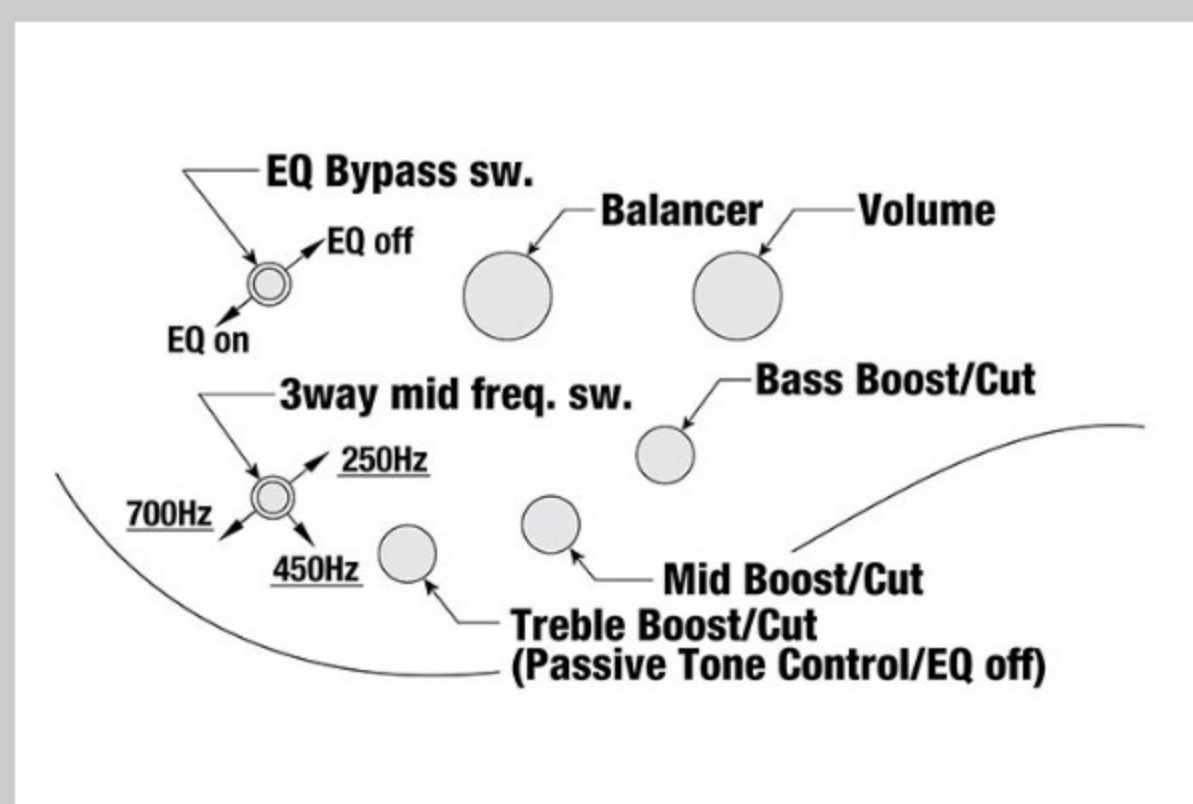

SR1600D *Premium*

SR

COLOR VARIATION :

ASK : Autumn Sunset Sky

SPEC

SPECS

neck type	Atlas-4 / 5pc Panga Panga/Purpleheart neck w/KTS™ TITANIUM rods
top/back/body	Poplar Burl top / African Mahogany body
fretboard	Bound Panga Panga fretboard / Abalone oval inlay
fret	Medium frets / Premium fret edge treatment
number of frets	24
bridge	MR55 bridge
string space	19mm
neck pickup	Aguilar® DCB neck pickup (Passive)
bridge pickup	Aguilar® DCB bridge pickup (Passive)
equaliser	Ibanez Custom Electronics 3-band EQ w/ EQ bypass switch (passive tone control on treble pot) & 3-way Mid frequency switch
factory tuning	1G,2D,3A,4E
strings	D'Addario® EXL165
string gauge	.045/.065/.085/.105
nut	Graph Tech® BLACK TUSQ XL® nut
hardware color	Black

NECK DIMENSIONS

Scale :	864mm/34"
a : Width	38mm at NUT
b : Width	62mm at 24F
c : Thickness	19.5mm at 1F
d : Thickness	21.5mm at 12F
Radius :	305mmR

DESCRIPTION +

CONTROLS

DESCRIPTION +

FREQUENCY RESPONSE

DESCRIPTION +