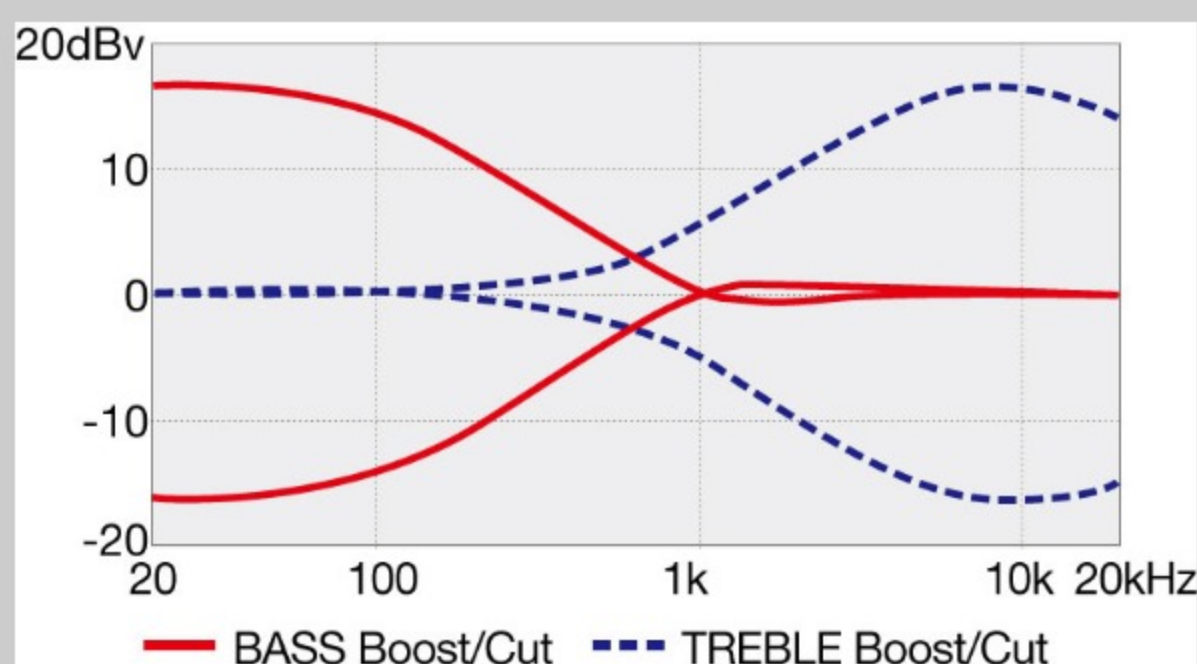

NECK DIMENSIONS

Scale :	864mm/34"
a : Width	38mm at NUT
b : Width	62mm at 24F
c : Thickness	19.5mm at 1F
d : Thickness	21.5mm at 12F
Radius :	305mmR

DESCRIPTION +

CONTROLS

DESCRIPTION +

FREQUENCY RESPONSE

DESCRIPTION +