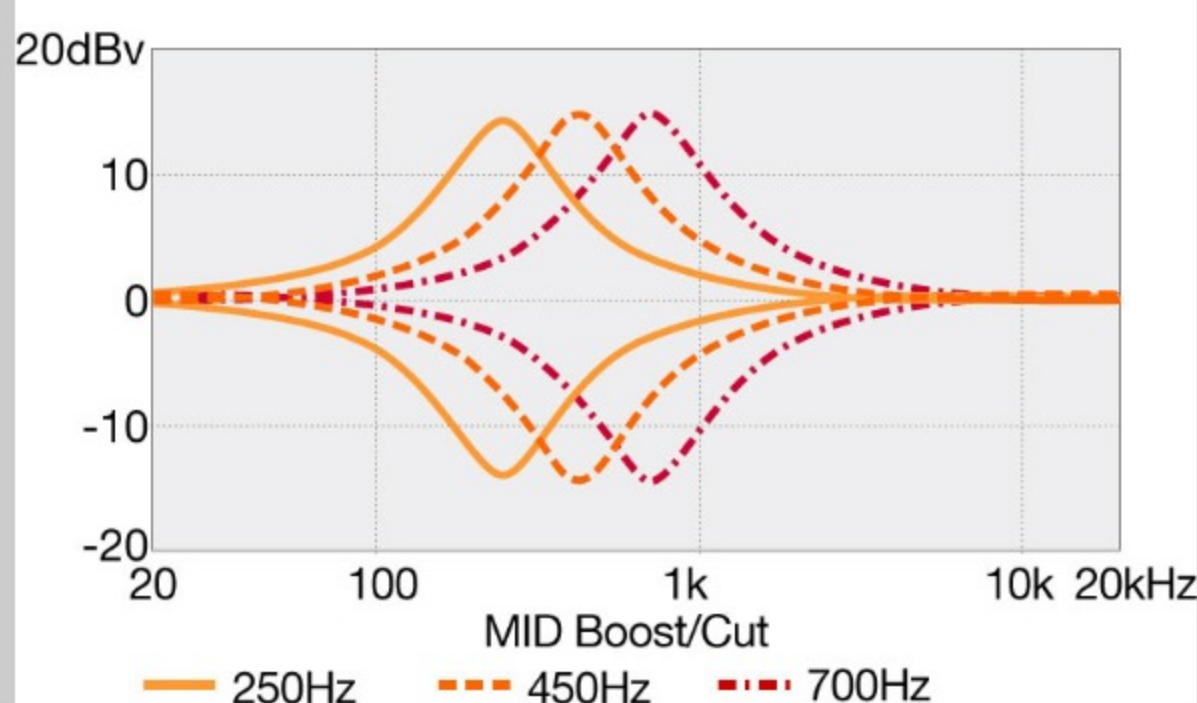

SR1600D *Premium*

SR

COLOR VARIATION :

ASK : Autumn Sunset Sky

SPEC

SPECS

neck type	Atlas-4 / 5pc Panga Panga/Purpleheart neck w/KTS™ TITANIUM rods
top/back/body	Poplar Burl top / African Mahogany body
fretboard	Bound Panga Panga fretboard / Abalone oval inlay
fret	Medium frets / Premium fret edge treatment
number of frets	24
bridge	MR55 bridge
string space	19mm
neck pickup	Aguilar® DCB neck pickup (Passive)
bridge pickup	Aguilar® DCB bridge pickup (Passive)
equaliser	Ibanez Custom Electronics 3-band EQ w/ EQ bypass switch (passive tone control on treble pot) & 3-way Mid frequency switch
factory tuning	1G,2D,3A,4E
strings	D'Addario® EXL165
string gauge	.045/.065/.085/.105
nut	Graph Tech® BLACK TUSQ XL® nut
hardware color	Black

NECK DIMENSIONS

Scale :	864mm/34"
a : Width	38mm at NUT
b : Width	62mm at 24F
c : Thickness	19.5mm at 1F
d : Thickness	21.5mm at 12F
Radius :	305mmR

DESCRIPTION +

CONTROLS

DESCRIPTION +

FREQUENCY RESPONSE

DESCRIPTION +