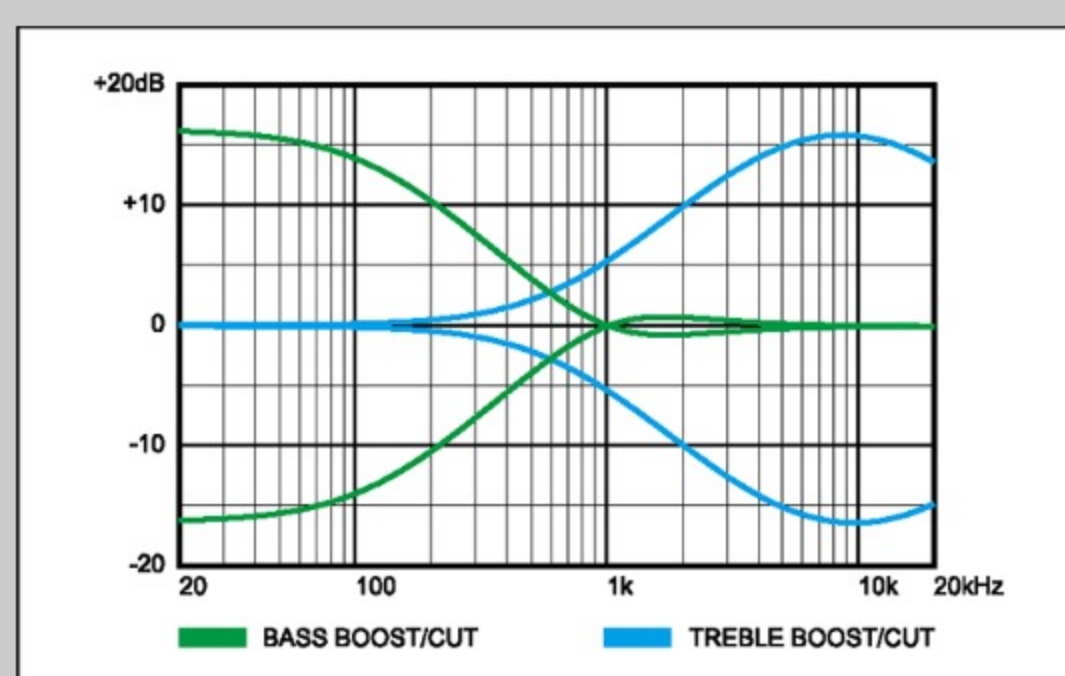

SR1605B *Premium*

SR

CHF : Caribbean Shoreline Flat

COLOR VARIATION :  

SHARE :  

SPEC

SPEC

neck type	Atlas-5 / 5pc Panga Panga/Purpleheart neck w/KTS™ TITANIUM rods
top/back/body	Poplar Burl top / African Mahogany body
fretboard	Bound Panga Panga fretboard / Abalone oval inlay
fret	Medium frets / Premium fret edge treatment
number of frets	24
bridge	MR55 bridge
string space	16.5mm
neck pickup	Nordstrand™ Big Single neck pickup (Passive)
bridge pickup	Nordstrand™ Big Single bridge pickup (Passive)
equaliser	Ibanez Custom Electronics 3-band EQ w/ EQ bypass switch (passive tone control on treble pot) & 3-way Mid frequency switch
factory tuning	1G,2D,3A,4E,5B
strings	D'Addario® EXL165 + .130
string gauge	.045/.065/.085/.105/.130
nut	Graph Tech® BLACK TUSQ XL® nut
hardware color	Black

NECK DIMENSIONS

Scale :	864mm/34"
a : Width	45mm at NUT
b : Width	68mm at 24F
c : Thickness	19.5mm at 1F
d : Thickness	21.5mm at 12F
Radius :	305mmR

CONTROLS

FREQUENCY RESPONSE

OTHERS

Recommended Case	MB300C
Gotoh® machine heads	