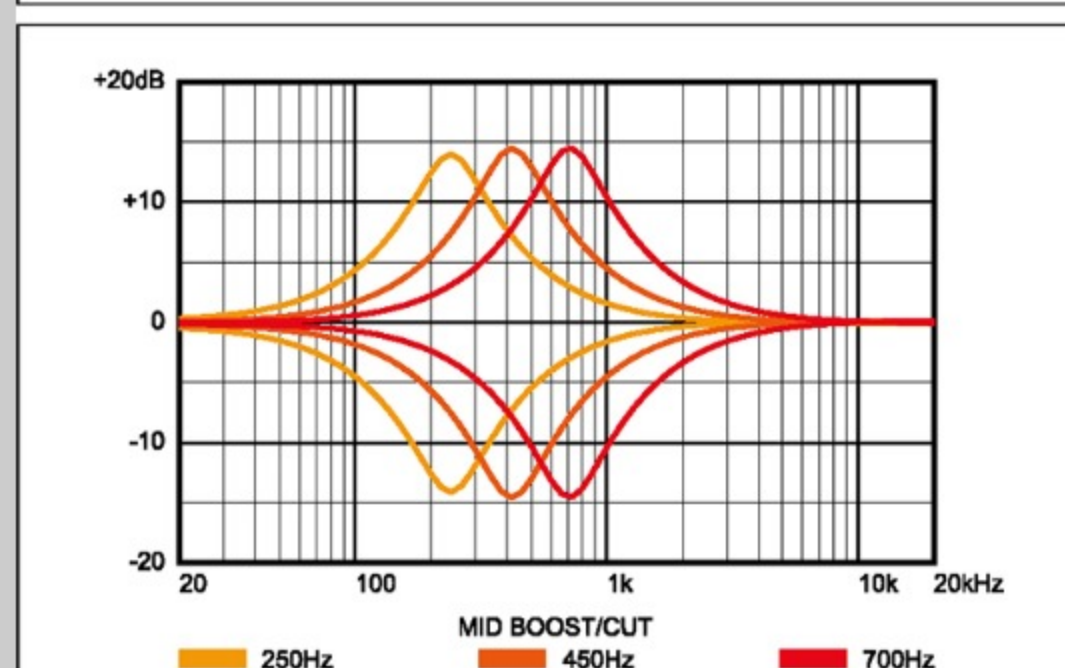

SR1605B *Premium*

SR

CHF : Caribbean Shoreline Flat

COLOR VARIATION :  

SHARE :  

SPEC

SPEC

neck type	Atlas-5 / 5pc Panga Panga/Purpleheart neck w/KTS™ TITANIUM rods
top/back/body	Poplar Burl top / African Mahogany body
fretboard	Bound Panga Panga fretboard / Abalone oval inlay
fret	Medium frets / Premium fret edge treatment
number of frets	24
bridge	MR55 bridge
string space	16.5mm
neck pickup	Nordstrand™ Big Single neck pickup (Passive)
bridge pickup	Nordstrand™ Big Single bridge pickup (Passive)
equaliser	Ibanez Custom Electronics 3-band EQ w/ EQ bypass switch (passive tone control on treble pot) & 3-way Mid frequency switch
factory tuning	1G,2D,3A,4E,5B
strings	D'Addario® EXL165 + .130
string gauge	.045/.065/.085/.105/.130
nut	Graph Tech® BLACK TUSQ XL® nut
hardware color	Black

NECK DIMENSIONS

Scale :	864mm/34"
a : Width	45mm at NUT
b : Width	68mm at 24F
c : Thickness	19.5mm at 1F
d : Thickness	21.5mm at 12F
Radius :	305mmR

CONTROLS

FREQUENCY RESPONSE

OTHERS

Recommended Case	MB300C
Gotoh® machine heads	