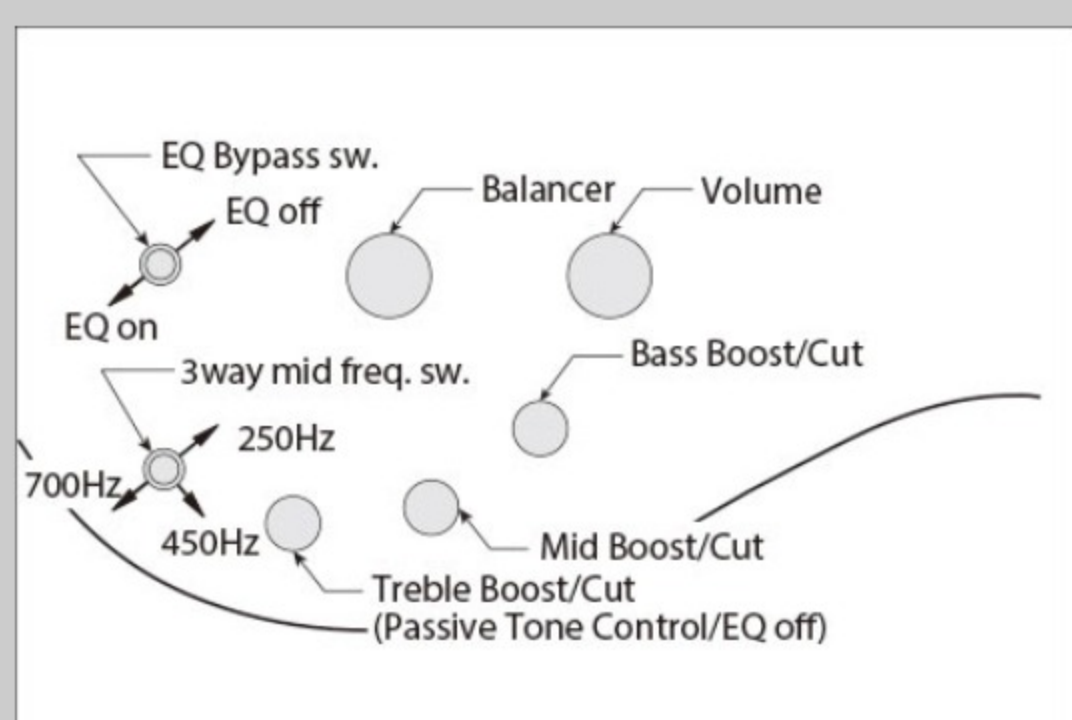

SR1605B *Premium*

SR

CHF : Caribbean Shoreline Flat

COLOR VARIATION :  

SHARE :  

SPEC

SPEC

neck type	Atlas-5 / 5pc Panga Panga/Purpleheart neck w/KTS™ TITANIUM rods
top/back/body	Poplar Burl top / African Mahogany body
fretboard	Bound Panga Panga fretboard / Abalone oval inlay
fret	Medium frets / Premium fret edge treatment
number of frets	24
bridge	MR55 bridge
string space	16.5mm
neck pickup	Nordstrand™ Big Single neck pickup (Passive)
bridge pickup	Nordstrand™ Big Single bridge pickup (Passive)
equaliser	Ibanez Custom Electronics 3-band EQ w/ EQ bypass switch (passive tone control on treble pot) & 3-way Mid frequency switch
factory tuning	1G,2D,3A,4E,5B
strings	D'Addario® EXL165 + .130
string gauge	.045/.065/.085/.105/.130
nut	Graph Tech® BLACK TUSQ XL® nut
hardware color	Black

NECK DIMENSIONS

Scale :	864mm/34"
a : Width	45mm at NUT
b : Width	68mm at 24F
c : Thickness	19.5mm at 1F
d : Thickness	21.5mm at 12F
Radius :	305mmR

CONTROLS

FREQUENCY RESPONSE

OTHERS

Recommended Case	MB300C
Gotoh® machine heads	