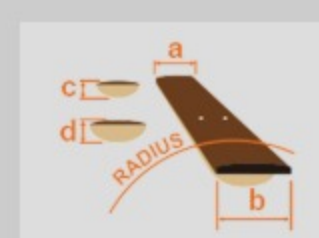

SR1605B *Premium*

SR

CHF : Caribbean Shoreline Flat

COLOR VARIATION :  

SHARE :  

SPEC

SPEC

neck type	Atlas-5 / 5pc Panga Panga/Purpleheart neck w/KTS™ TITANIUM rods
top/back/body	Poplar Burl top / African Mahogany body
fretboard	Bound Panga Panga fretboard / Abalone oval inlay
fret	Medium frets / Premium fret edge treatment
number of frets	24
bridge	MR55 bridge
string space	16.5mm
neck pickup	Nordstrand™ Big Single neck pickup (Passive)
bridge pickup	Nordstrand™ Big Single bridge pickup (Passive)
equaliser	Ibanez Custom Electronics 3-band EQ w/ EQ bypass switch (passive tone control on treble pot) & 3-way Mid frequency switch
factory tuning	1G,2D,3A,4E,5B
strings	D'Addario® EXL165 + .130
string gauge	.045/.065/.085/.105/.130
nut	Graph Tech® BLACK TUSQ XL® nut
hardware color	Black

NECK DIMENSIONS

Scale :	864mm/34"
a : Width	45mm at NUT
b : Width	68mm at 24F
c : Thickness	19.5mm at 1F
d : Thickness	21.5mm at 12F
Radius :	305mmR

CONTROLS

FREQUENCY RESPONSE

OTHERS

Recommended Case	MB300C
Gotoh® machine heads	