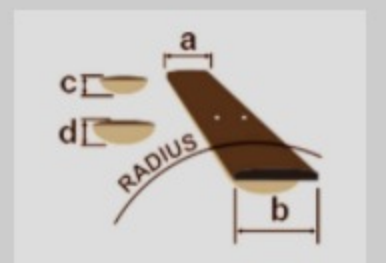

SR1605DW *Premium*

COLOR VARIATION :

ASK : Autumn Sunset Sky

SHARE :

SPEC

SPECS

neck type	Atlas-5 / 5pc Panga Panga/Purpleheart neck w/KTS™ TITANIUM rods
top/back/body	Poplar Burl top / African Mahogany body
fretboard	Bound Panga Panga fretboard / Abalone oval inlay
fret	Medium frets / Premium fret edge treatment
number of frets	24
bridge	MR55 bridge
string space	18mm
neck pickup	Aguilar® DCB neck pickup (Passive)
bridge pickup	Aguilar® DCB bridge pickup (Passive)
equaliser	Ibanez Custom Electronics 3-band EQ w/ EQ bypass switch (passive tone control on treble pot) & 3-way Mid frequency switch
factory tuning	1G,2D,3A,4E,5B
strings	D'Addario® EXL165 + .130
string gauge	.045/.065/.085/.105/.130
nut	Graph Tech® BLACK TUSQ XL® nut
hardware color	Black

NECK DIMENSIONS

Scale :	864mm/34"
a : Width	45mm at NUT
b : Width	74mm at 24F
c : Thickness	19.5mm at 1F
d : Thickness	21.5mm at 12F
Radius :	305mmR

DESCRIPTION +

CONTROLS

DESCRIPTION +

FREQUENCY RESPONSE

DESCRIPTION +