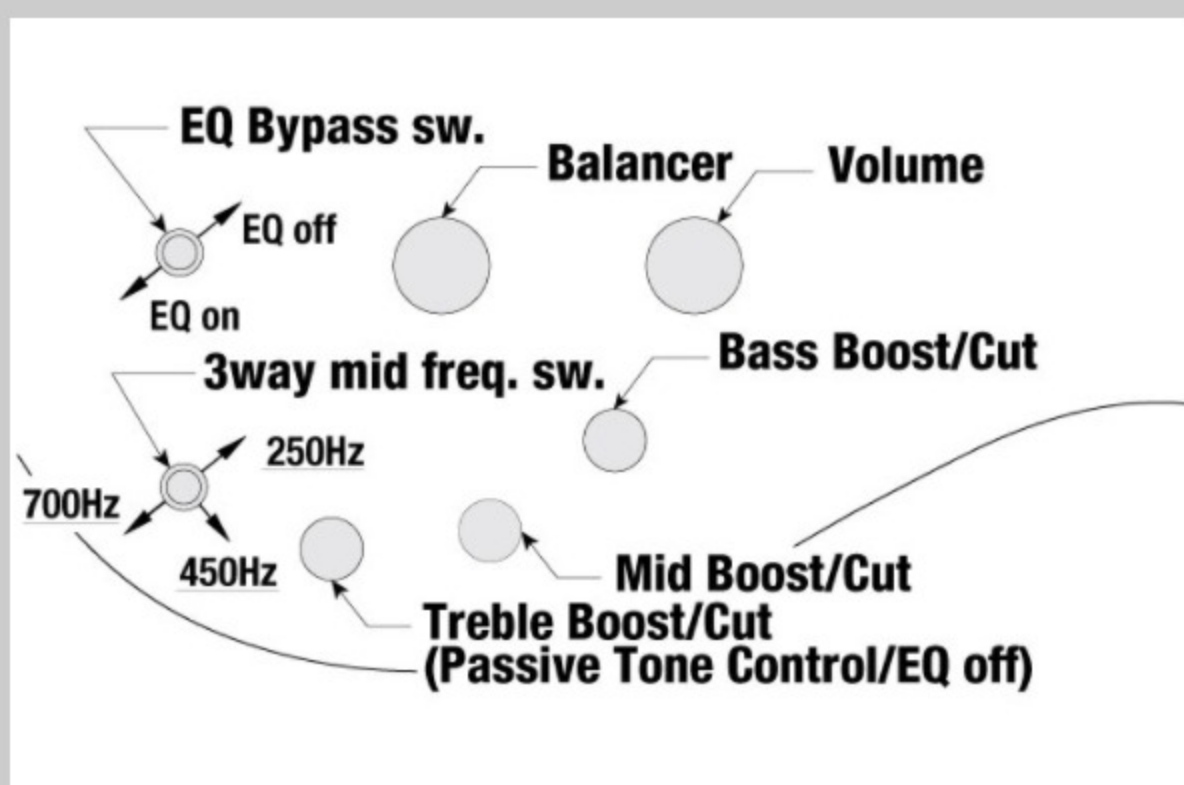

SR1605DW *Premium*

COLOR VARIATION :

ASK : Autumn Sunset Sky

SHARE :

SPEC

SPECS

neck type	Atlas-5 / 5pc Panga Panga/Purpleheart neck w/KTS™ TITANIUM rods
top/back/body	Poplar Burl top / African Mahogany body
fretboard	Bound Panga Panga fretboard / Abalone oval inlay
fret	Medium frets / Premium fret edge treatment
number of frets	24
bridge	MR55 bridge
string space	18mm
neck pickup	Aguilar® DCB neck pickup (Passive)
bridge pickup	Aguilar® DCB bridge pickup (Passive)
equaliser	Ibanez Custom Electronics 3-band EQ w/ EQ bypass switch (passive tone control on treble pot) & 3-way Mid frequency switch
factory tuning	1G,2D,3A,4E,5B
strings	D'Addario® EXL165 + .130
string gauge	.045/.065/.085/.105/.130
nut	Graph Tech® BLACK TUSQ XL® nut
hardware color	Black

NECK DIMENSIONS

Scale :	864mm/34"
a : Width	45mm at NUT
b : Width	74mm at 24F
c : Thickness	19.5mm at 1F
d : Thickness	21.5mm at 12F
Radius :	305mmR

DESCRIPTION +

CONTROLS

DESCRIPTION +

FREQUENCY RESPONSE

DESCRIPTION +