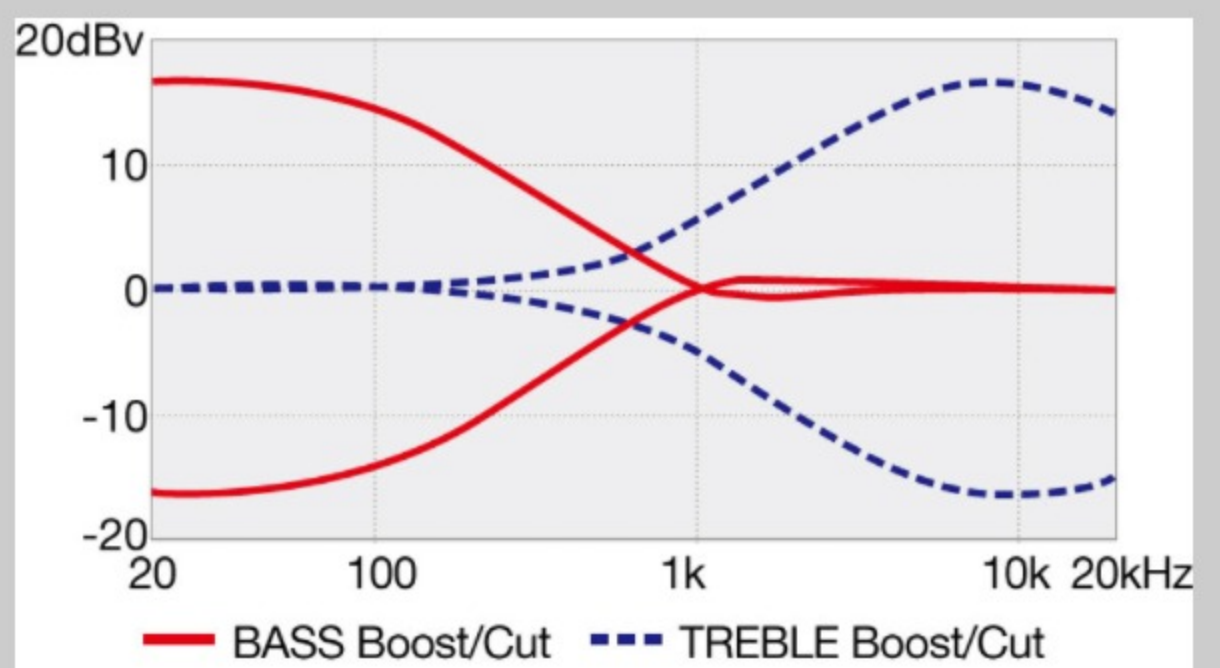

NECK DIMENSIONS

Scale :	864mm/34"
a : Width	45mm at NUT
b : Width	74mm at 24F
c : Thickness	19.5mm at 1F
d : Thickness	21.5mm at 12F
Radius :	305mmR

DESCRIPTION +

CONTROLS

DESCRIPTION +

FREQUENCY RESPONSE

DESCRIPTION +