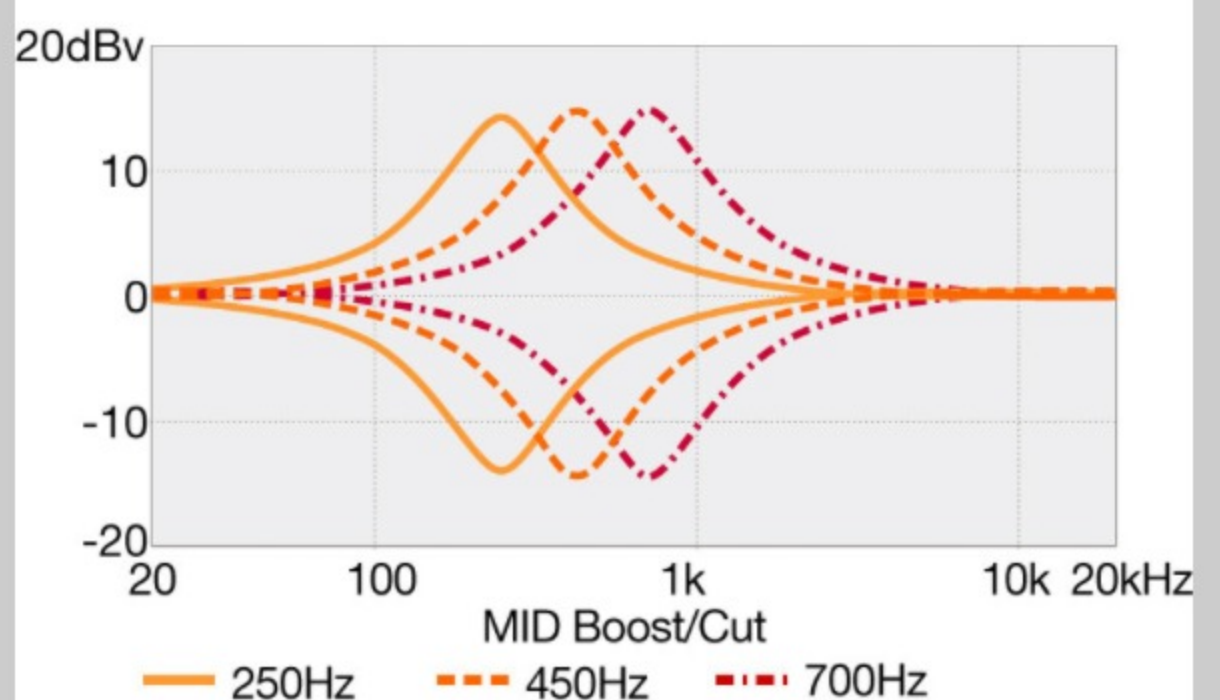

SR1605DW *Premium*

COLOR VARIATION :

ASK : Autumn Sunset Sky

SHARE :

SPEC

SPECS

neck type	Atlas-5 / 5pc Panga Panga/Purpleheart neck w/KTS™ TITANIUM rods
top/back/body	Poplar Burl top / African Mahogany body
fretboard	Bound Panga Panga fretboard / Abalone oval inlay
fret	Medium frets / Premium fret edge treatment
number of frets	24
bridge	MR55 bridge
string space	18mm
neck pickup	Aguilar® DCB neck pickup (Passive)
bridge pickup	Aguilar® DCB bridge pickup (Passive)
equaliser	Ibanez Custom Electronics 3-band EQ w/ EQ bypass switch (passive tone control on treble pot) & 3-way Mid frequency switch
factory tuning	1G,2D,3A,4E,5B
strings	D'Addario® EXL165 + .130
string gauge	.045/.065/.085/.105/.130
nut	Graph Tech® BLACK TUSQ XL® nut
hardware color	Black

NECK DIMENSIONS

Scale :	864mm/34"
a : Width	45mm at NUT
b : Width	74mm at 24F
c : Thickness	19.5mm at 1F
d : Thickness	21.5mm at 12F
Radius :	305mmR

DESCRIPTION +

CONTROLS

DESCRIPTION +

FREQUENCY RESPONSE

DESCRIPTION +