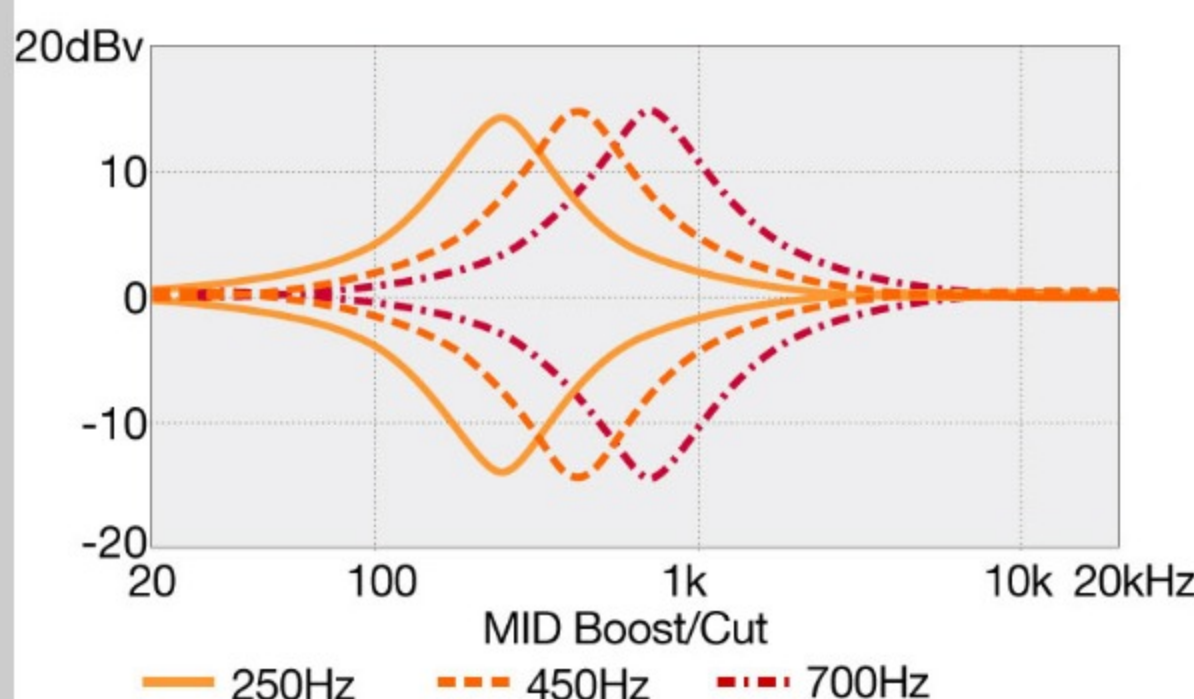

SR1605DW *Premium*

SR

COLOR VARIATION : 

ASK : Autumn Sunset Sky

SPEC

SPECS

neck type	Atlas-5 / 5pc Panga Panga/Purpleheart neck w/KTS™ TITANIUM rods
top/back/body	Poplar Burl top / African Mahogany body
fretboard	Bound Panga Panga fretboard / Abalone oval inlay
fret	Medium frets / Premium fret edge treatment
number of frets	24
bridge	MR5S bridge
string space	18mm
neck pickup	Aguilar® DCB neck pickup (Passive)
bridge pickup	Aguilar® DCB bridge pickup (Passive)
equaliser	Ibanez Custom Electronics 3-band EQ w/ EQ bypass switch (passive tone control on treble pot) & 3-way Mid frequency switch
factory tuning	1G,2D,3A,4E,5B
strings	D'Addario® EXL165 + .130
string gauge	.045/.065/.085/.105/.130
nut	Graph Tech® BLACK TUSQ XL® nut
hardware color	Black

NECK DIMENSIONS

Scale :	864mm/34"
a : Width	45mm at NUT
b : Width	74mm at 24F
c : Thickness	19.5mm at 1F
d : Thickness	21.5mm at 12F
Radius :	305mmR

DESCRIPTION +

CONTROLS

DESCRIPTION +

FREQUENCY RESPONSE

DESCRIPTION +