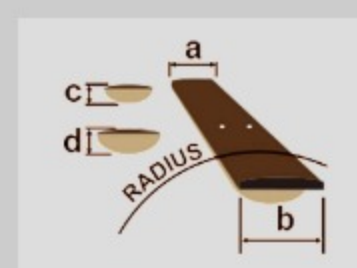

SR1605DW *Premium*

SR

COLOR VARIATION : 

ASK : Autumn Sunset Sky

SPEC

SPECS

neck type	Atlas-5 / 5pc Panga Panga/Purpleheart neck w/KTS™ TITANIUM rods
top/back/body	Poplar Burl top / African Mahogany body
fretboard	Bound Panga Panga fretboard / Abalone oval inlay
fret	Medium frets / Premium fret edge treatment
number of frets	24
bridge	MR5S bridge
string space	18mm
neck pickup	Aguilar® DCB neck pickup (Passive)
bridge pickup	Aguilar® DCB bridge pickup (Passive)
equaliser	Ibanez Custom Electronics 3-band EQ w/ EQ bypass switch (passive tone control on treble pot) & 3-way Mid frequency switch
factory tuning	1G,2D,3A,4E,5B
strings	D'Addario® EXL165 + .130
string gauge	.045/.065/.085/.105/.130
nut	Graph Tech® BLACK TUSQ XL® nut
hardware color	Black

NECK DIMENSIONS

Scale :	864mm/34"
a : Width	45mm at NUT
b : Width	74mm at 24F
c : Thickness	19.5mm at 1F
d : Thickness	21.5mm at 12F
Radius :	305mmR

DESCRIPTION +

CONTROLS

DESCRIPTION +

FREQUENCY RESPONSE

DESCRIPTION +