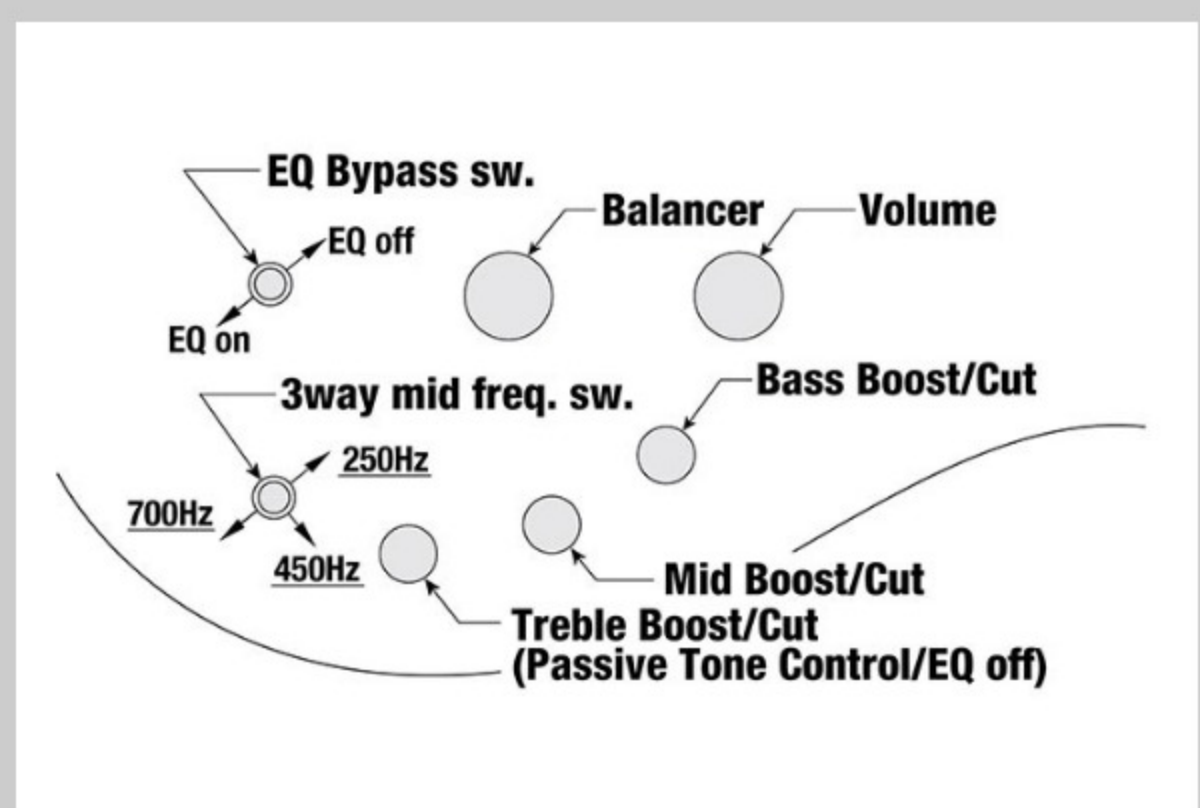

SR1605DW *Premium*

SR

COLOR VARIATION : 

ASK : Autumn Sunset Sky

SPEC

SPECS

neck type	Atlas-5 / 5pc Panga Panga/Purpleheart neck w/KTS™ TITANIUM rods
top/back/body	Poplar Burl top / African Mahogany body
fretboard	Bound Panga Panga fretboard / Abalone oval inlay
fret	Medium frets / Premium fret edge treatment
number of frets	24
bridge	MR5S bridge
string space	18mm
neck pickup	Aguilar® DCB neck pickup (Passive)
bridge pickup	Aguilar® DCB bridge pickup (Passive)
equaliser	Ibanez Custom Electronics 3-band EQ w/ EQ bypass switch (passive tone control on treble pot) & 3-way Mid frequency switch
factory tuning	1G,2D,3A,4E,5B
strings	D'Addario® EXL165 + .130
string gauge	.045/.065/.085/.105/.130
nut	Graph Tech® BLACK TUSQ XL® nut
hardware color	Black

NECK DIMENSIONS

Scale :	864mm/34"
a : Width	45mm at NUT
b : Width	74mm at 24F
c : Thickness	19.5mm at 1F
d : Thickness	21.5mm at 12F
Radius :	305mmR

DESCRIPTION +

CONTROLS

DESCRIPTION +

FREQUENCY RESPONSE

DESCRIPTION +