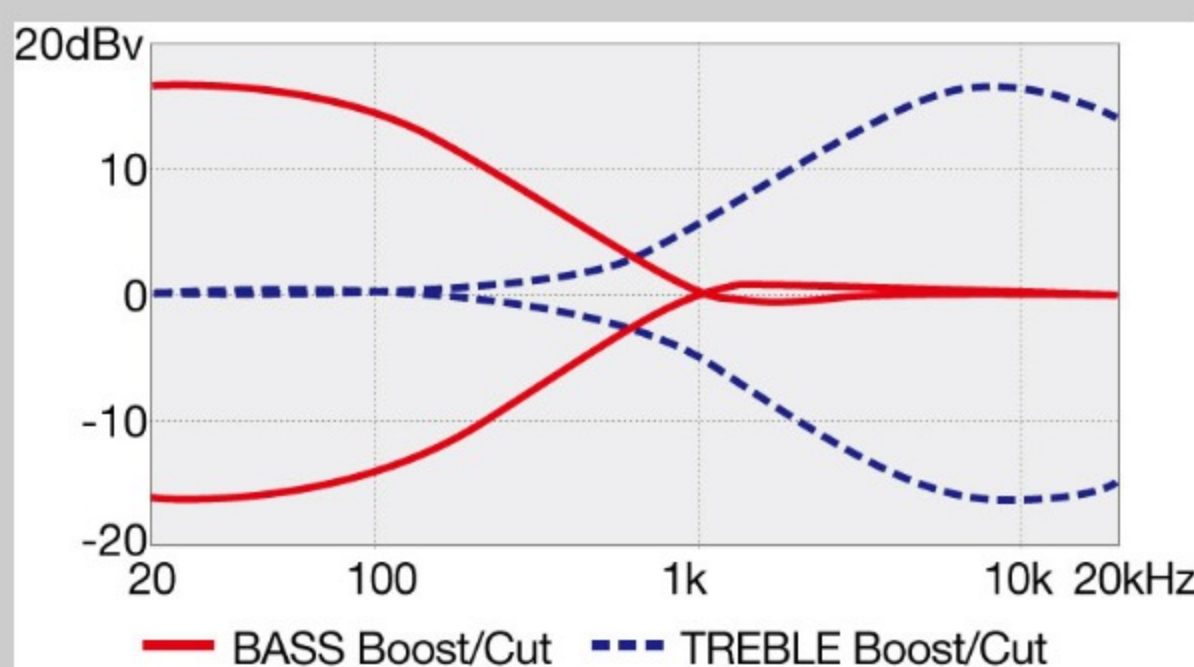

NECK DIMENSIONS

Scale :	864mm/34"
a : Width	45mm at NUT
b : Width	74mm at 24F
c : Thickness	19.5mm at 1F
d : Thickness	21.5mm at 12F
Radius :	305mmR

DESCRIPTION +

CONTROLS

DESCRIPTION +

FREQUENCY RESPONSE

DESCRIPTION +