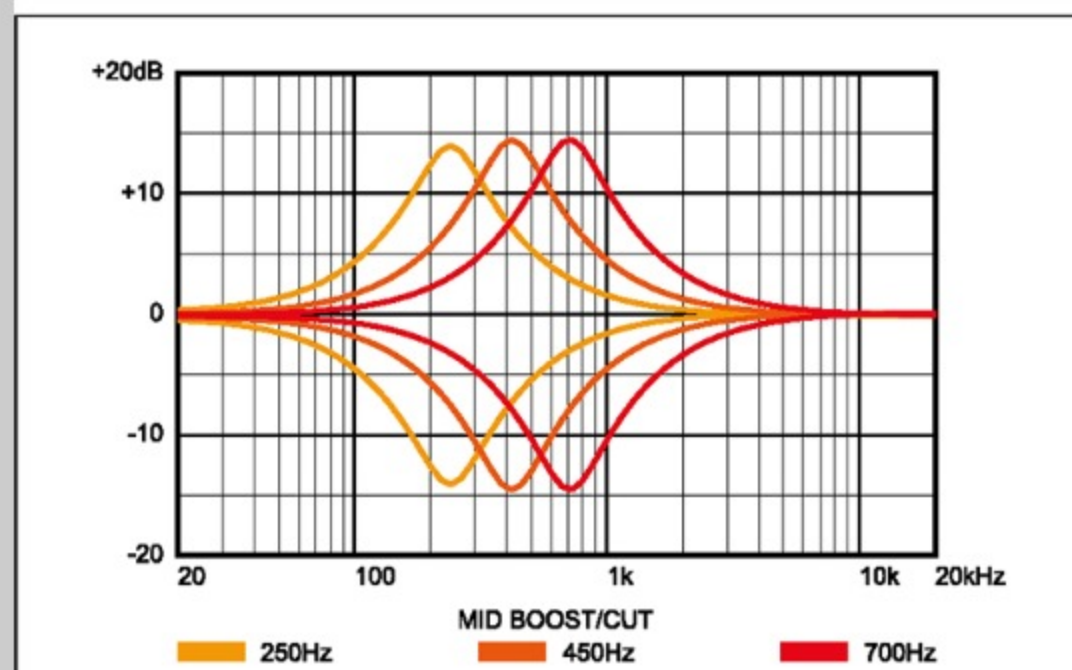

SR1700BE *Premium*

SR

NT : Natural

COLOR VARIATION :

SHARE :  

SPEC

SPEC

neck type	Atlas-4 / 5pc Panga Panga/Purpleheart neck w/KTS™ TITANIUM rods
top/back/body	Poplar Burl/Walnut top / Mahogany body
fretboard	Bound Panga Panga / Abalone oval inlay
fret	Medium frets / Premium fret edge treatment
bridge	MR5 bridge (19mm string spacing)
neck pickup	Nordstrand™ Big Single neck pickup (Passive)
bridge pickup	Nordstrand™ Big Single bridge pickup (Passive)
equaliser	Ibanez Custom Electronics 3-band EQ
nut	Graph Tech® BLACK TUSQ XL® nut
hardware color	Black matte

NECK DIMENSIONS

Scale :	864mm/34"
a : Width	38mm at NUT
b : Width	62mm at 24F
c : Thickness	19.5mm at 1F
d : Thickness	21.5mm at 12F
Radius :	305mmR

CONTROLS

FREQUENCY RESPONSE

OTHERS

Recommended Case MB300C