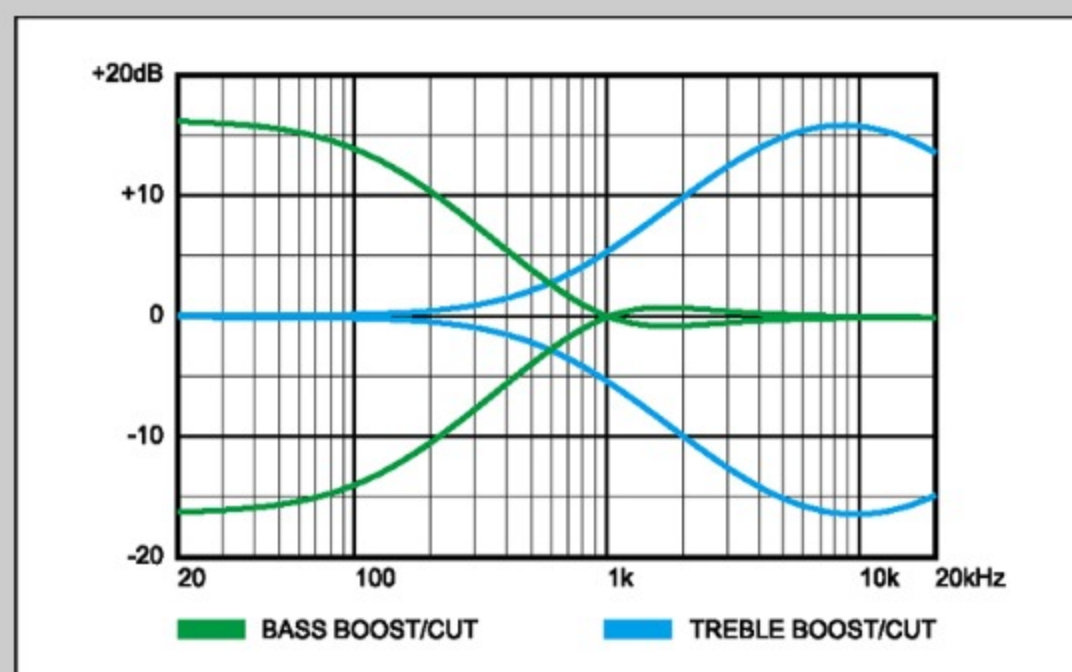

NECK DIMENSIONS

Scale :	864mm/34"
a : Width	38mm at NUT
b : Width	62mm at 24F
c : Thickness	19.5mm at 1F
d : Thickness	21.5mm at 12F
Radius :	305mmR

CONTROLS

FREQUENCY RESPONSE

OTHERS

Recommended Case MB300C