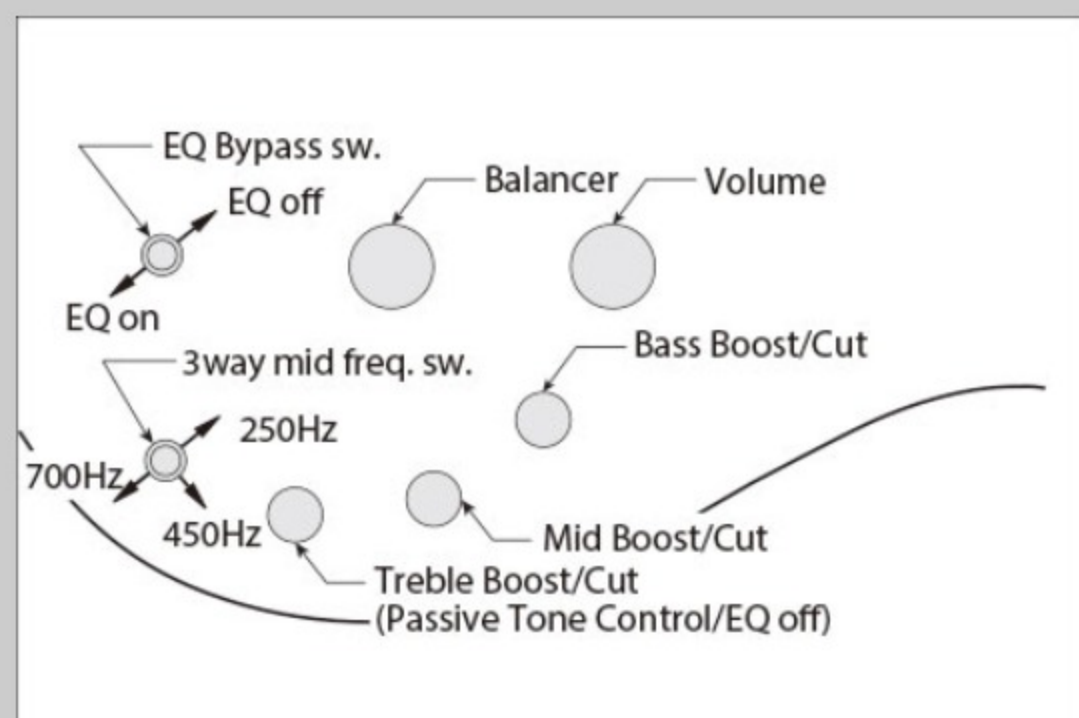

SR1700BE *Premium*

SR

NT : Natural

COLOR VARIATION :

SHARE :  

SPEC

SPEC

neck type	Atlas-4 / 5pc Panga Panga/Purpleheart neck w/KTS™ TITANIUM rods
top/back/body	Poplar Burl/Walnut top / Mahogany body
fretboard	Bound Panga Panga / Abalone oval inlay
fret	Medium frets / Premium fret edge treatment
bridge	MR5 bridge (19mm string spacing)
neck pickup	Nordstrand™ Big Single neck pickup (Passive)
bridge pickup	Nordstrand™ Big Single bridge pickup (Passive)
equaliser	Ibanez Custom Electronics 3-band EQ
nut	Graph Tech® BLACK TUSQ XL® nut
hardware color	Black matte

NECK DIMENSIONS

Scale :	864mm/34"
a : Width	38mm at NUT
b : Width	62mm at 24F
c : Thickness	19.5mm at 1F
d : Thickness	21.5mm at 12F
Radius :	305mmR

CONTROLS

FREQUENCY RESPONSE

OTHERS

Recommended Case MB300C