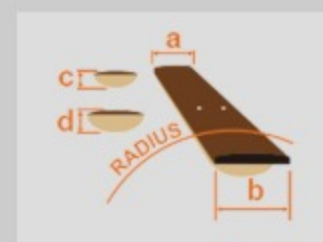

SR1700BE *Premium*

SR

NT : Natural

COLOR VARIATION :

SHARE :  

SPEC

SPEC

neck type	Atlas-4 / 5pc Panga Panga/Purpleheart neck w/KTS™ TITANIUM rods
top/back/body	Poplar Burl/Walnut top / Mahogany body
fretboard	Bound Panga Panga / Abalone oval inlay
fret	Medium frets / Premium fret edge treatment
bridge	MR5 bridge (19mm string spacing)
neck pickup	Nordstrand™ Big Single neck pickup (Passive)
bridge pickup	Nordstrand™ Big Single bridge pickup (Passive)
equaliser	Ibanez Custom Electronics 3-band EQ
nut	Graph Tech® BLACK TUSQ XL® nut
hardware color	Black matte

NECK DIMENSIONS

Scale :	864mm/34"
a : Width	38mm at NUT
b : Width	62mm at 24F
c : Thickness	19.5mm at 1F
d : Thickness	21.5mm at 12F
Radius :	305mmR

CONTROLS

FREQUENCY RESPONSE

OTHERS

Recommended Case MB300C